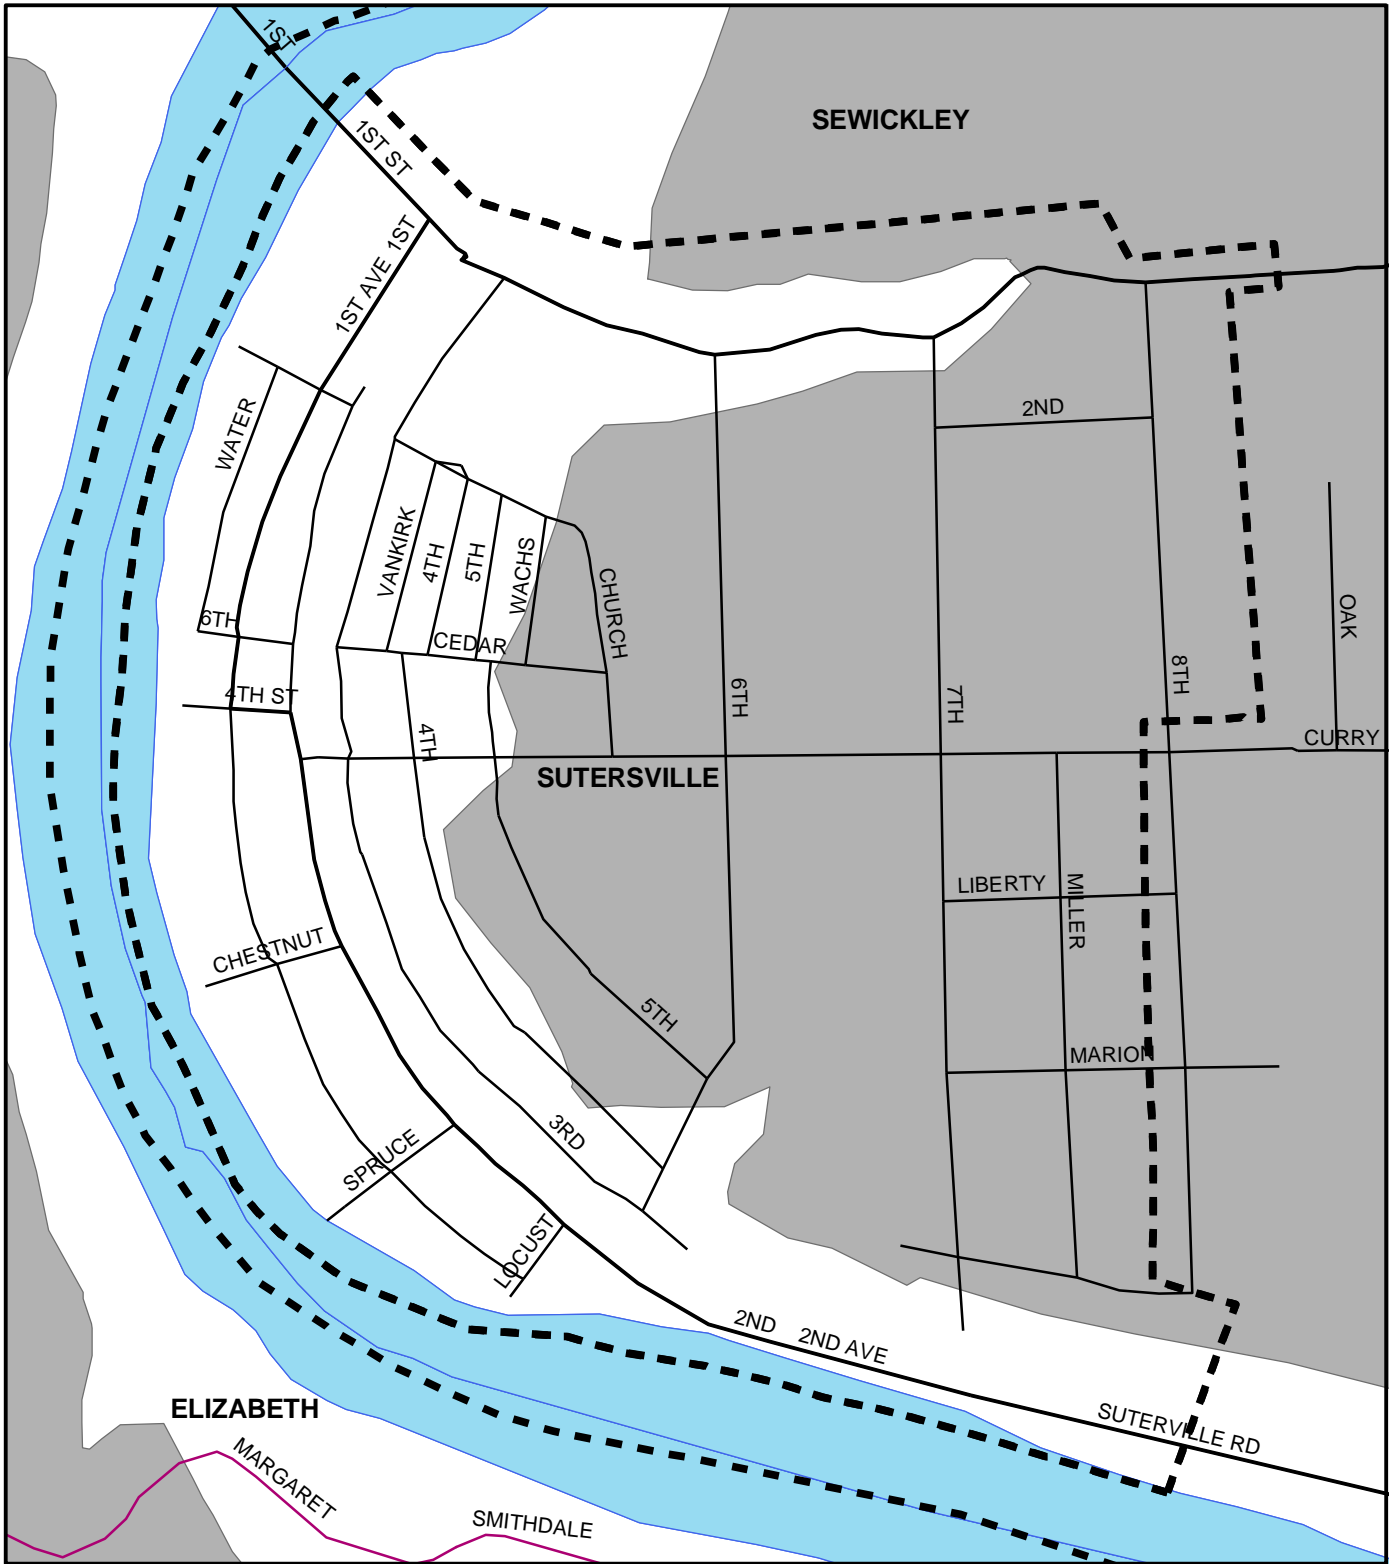

# Sutersville Boro, Westmoreland County

## Legend

-  Municipality Boundary
-  Undermined Area

This map was prepared using information considered to be the best historical data available.

The Department cannot verify the accuracy or completeness of this information.