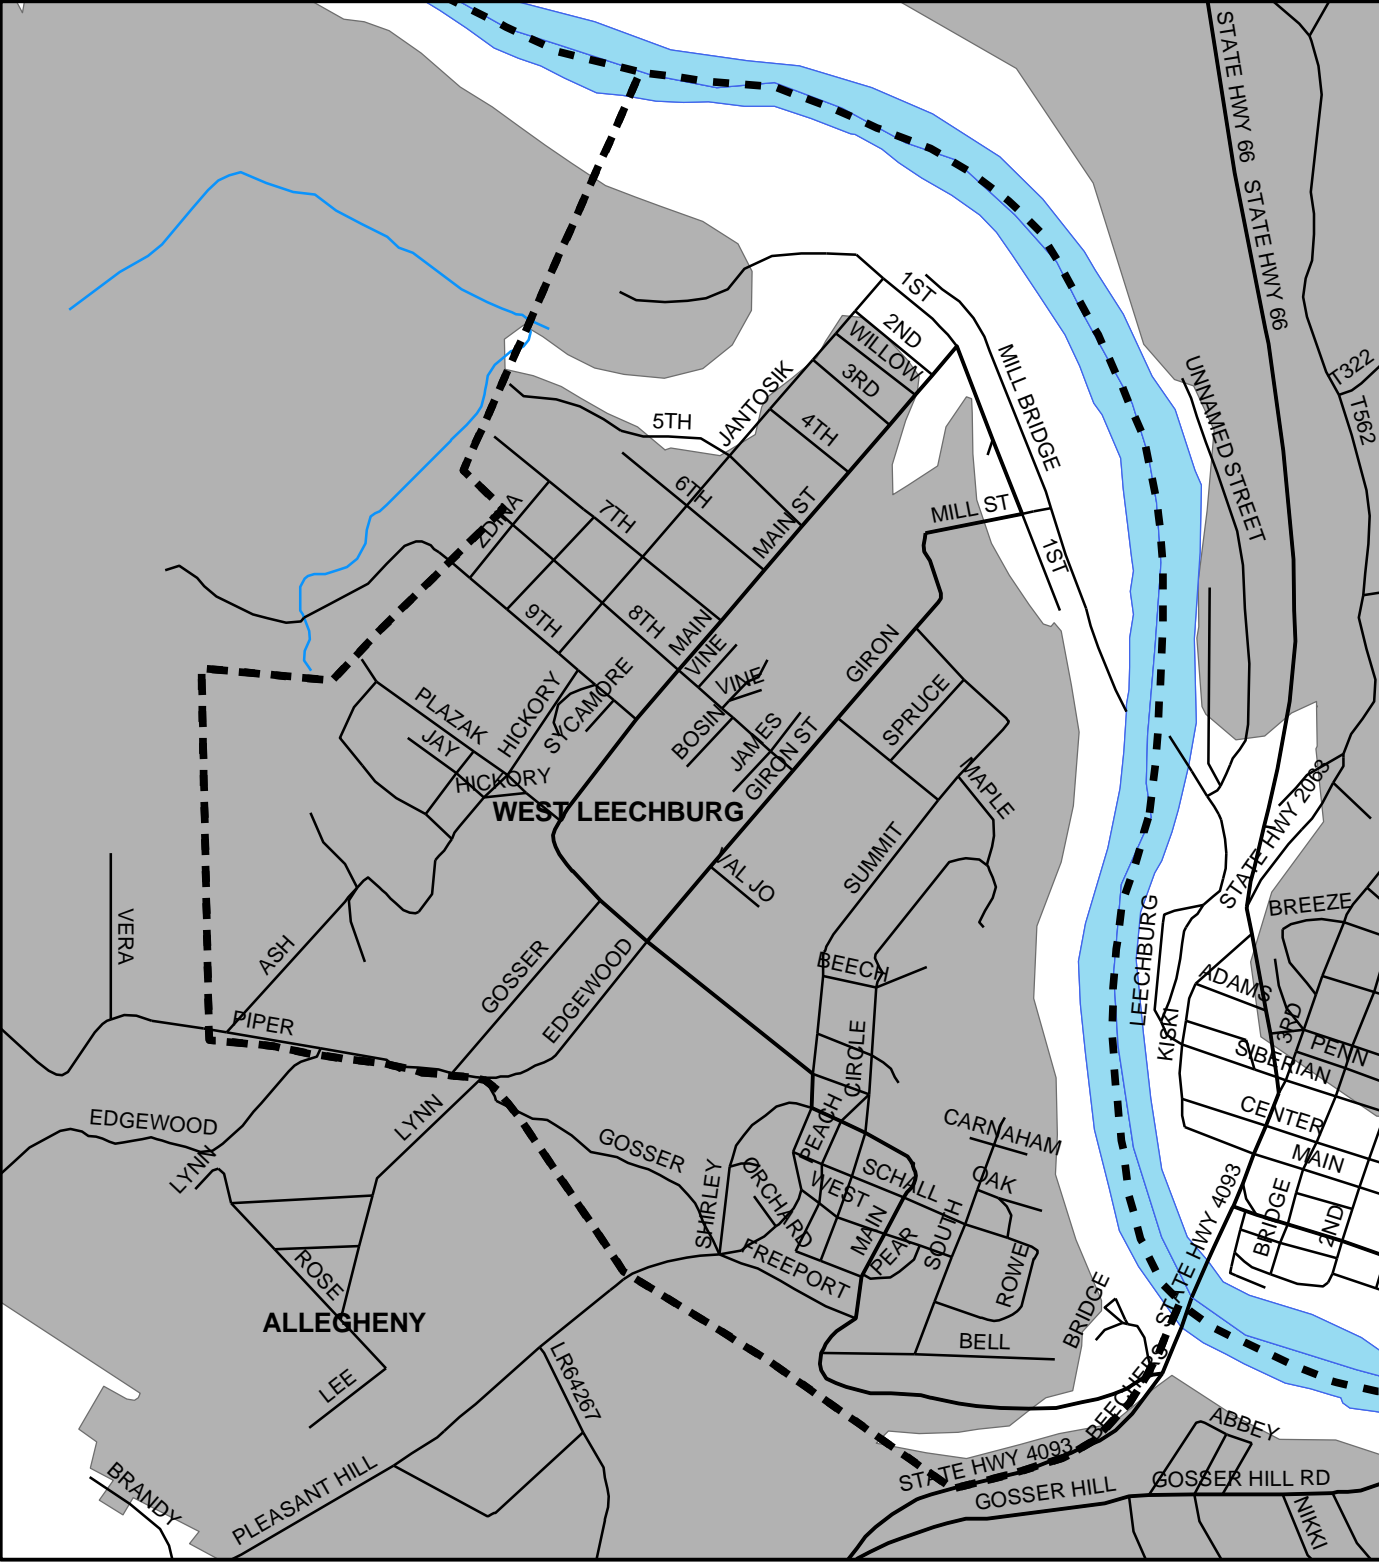

West Leechburg Boro, Westmoreland County

Legend

- Municipality Boundary
- Undermined Area

This map was prepared using information considered to be the best historical data available.

The Department cannot verify the accuracy or completeness of this information.