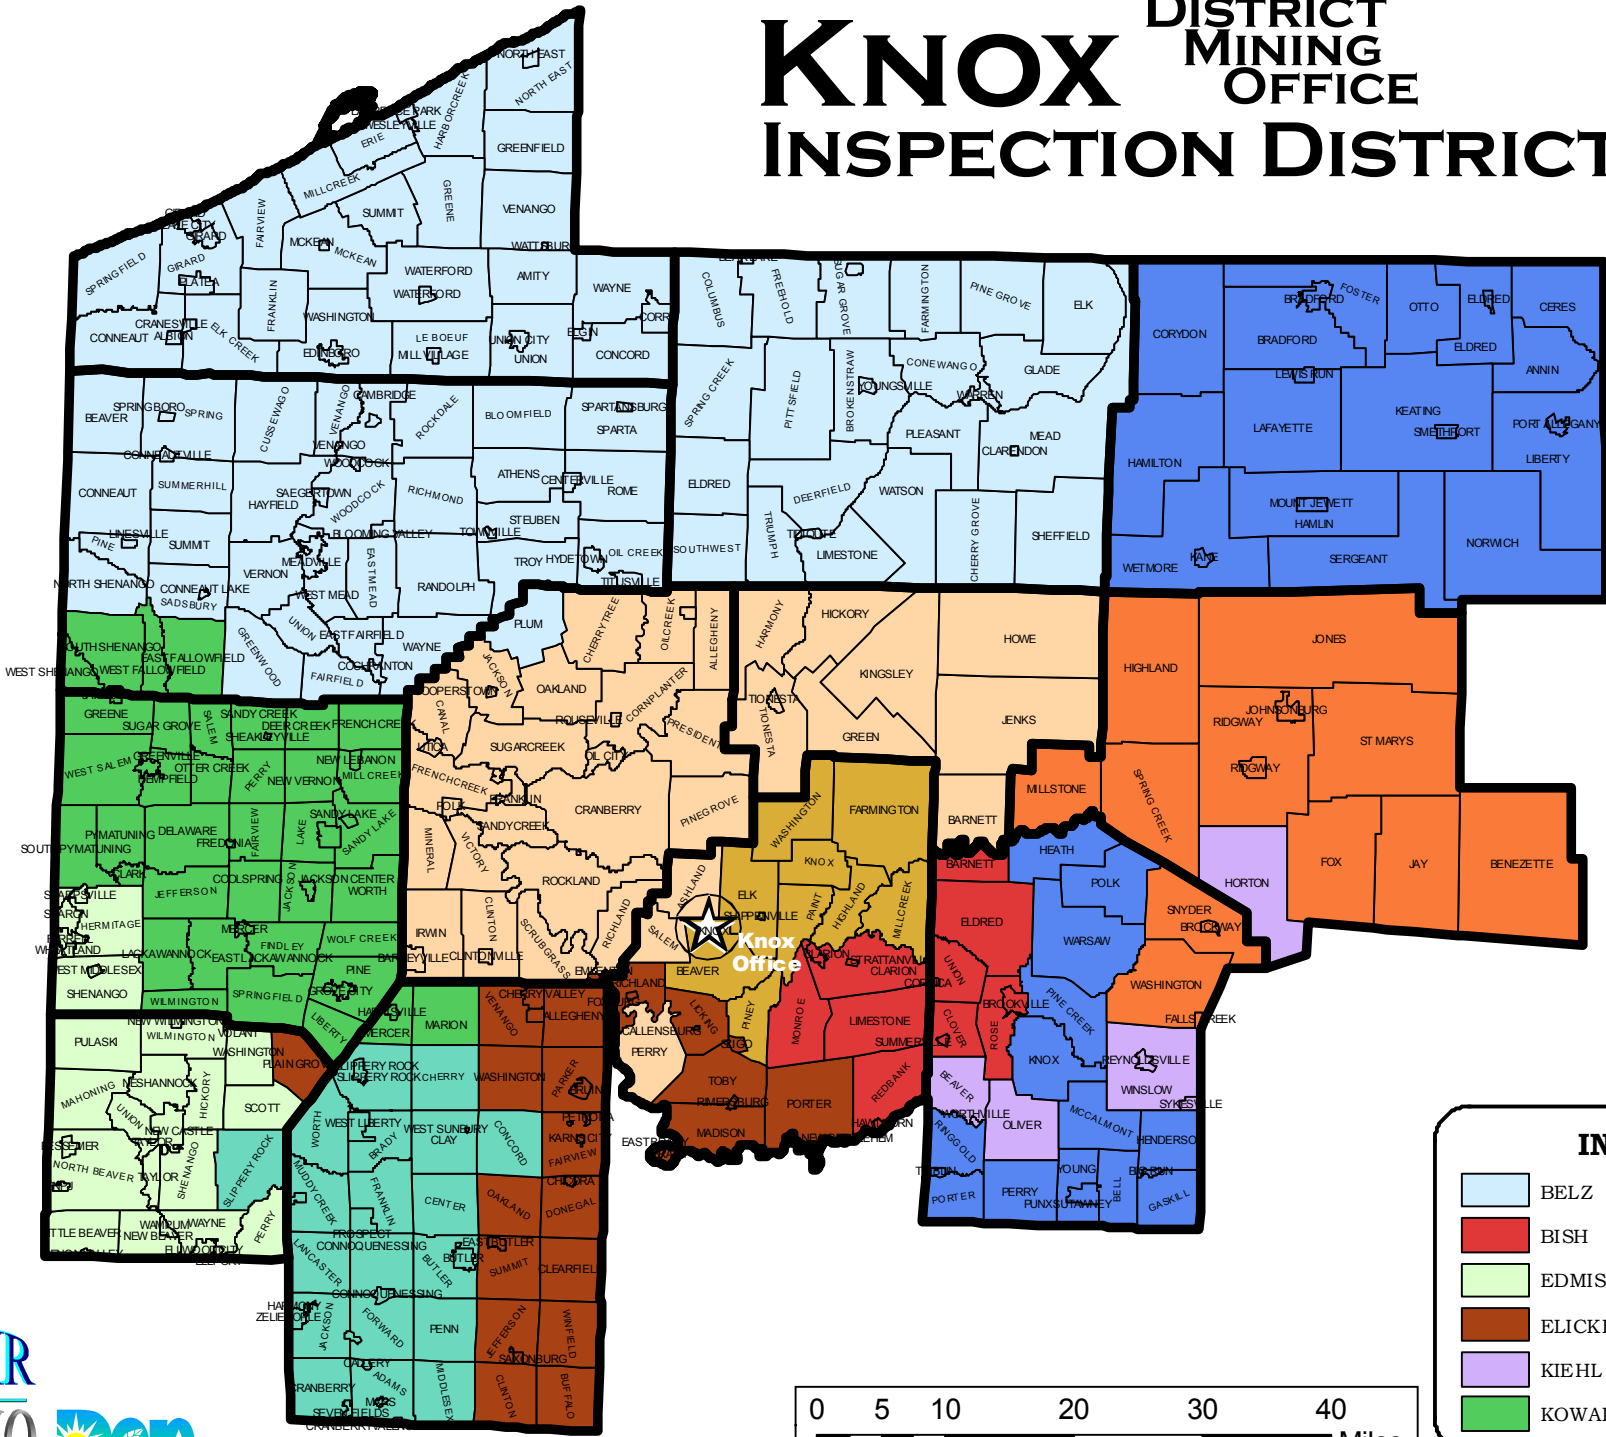

KNOX DISTRICT MINING OFFICE INSPECTION DISTRICTS

INSPECTOR			
	BELZ		PLESAKOV
	BISH		SENNETT
	EDMISTON		TAYLOR
	ELICKER		TRAISTER
	KIEHL		UPDEGRAVE
	KOWALSKY		