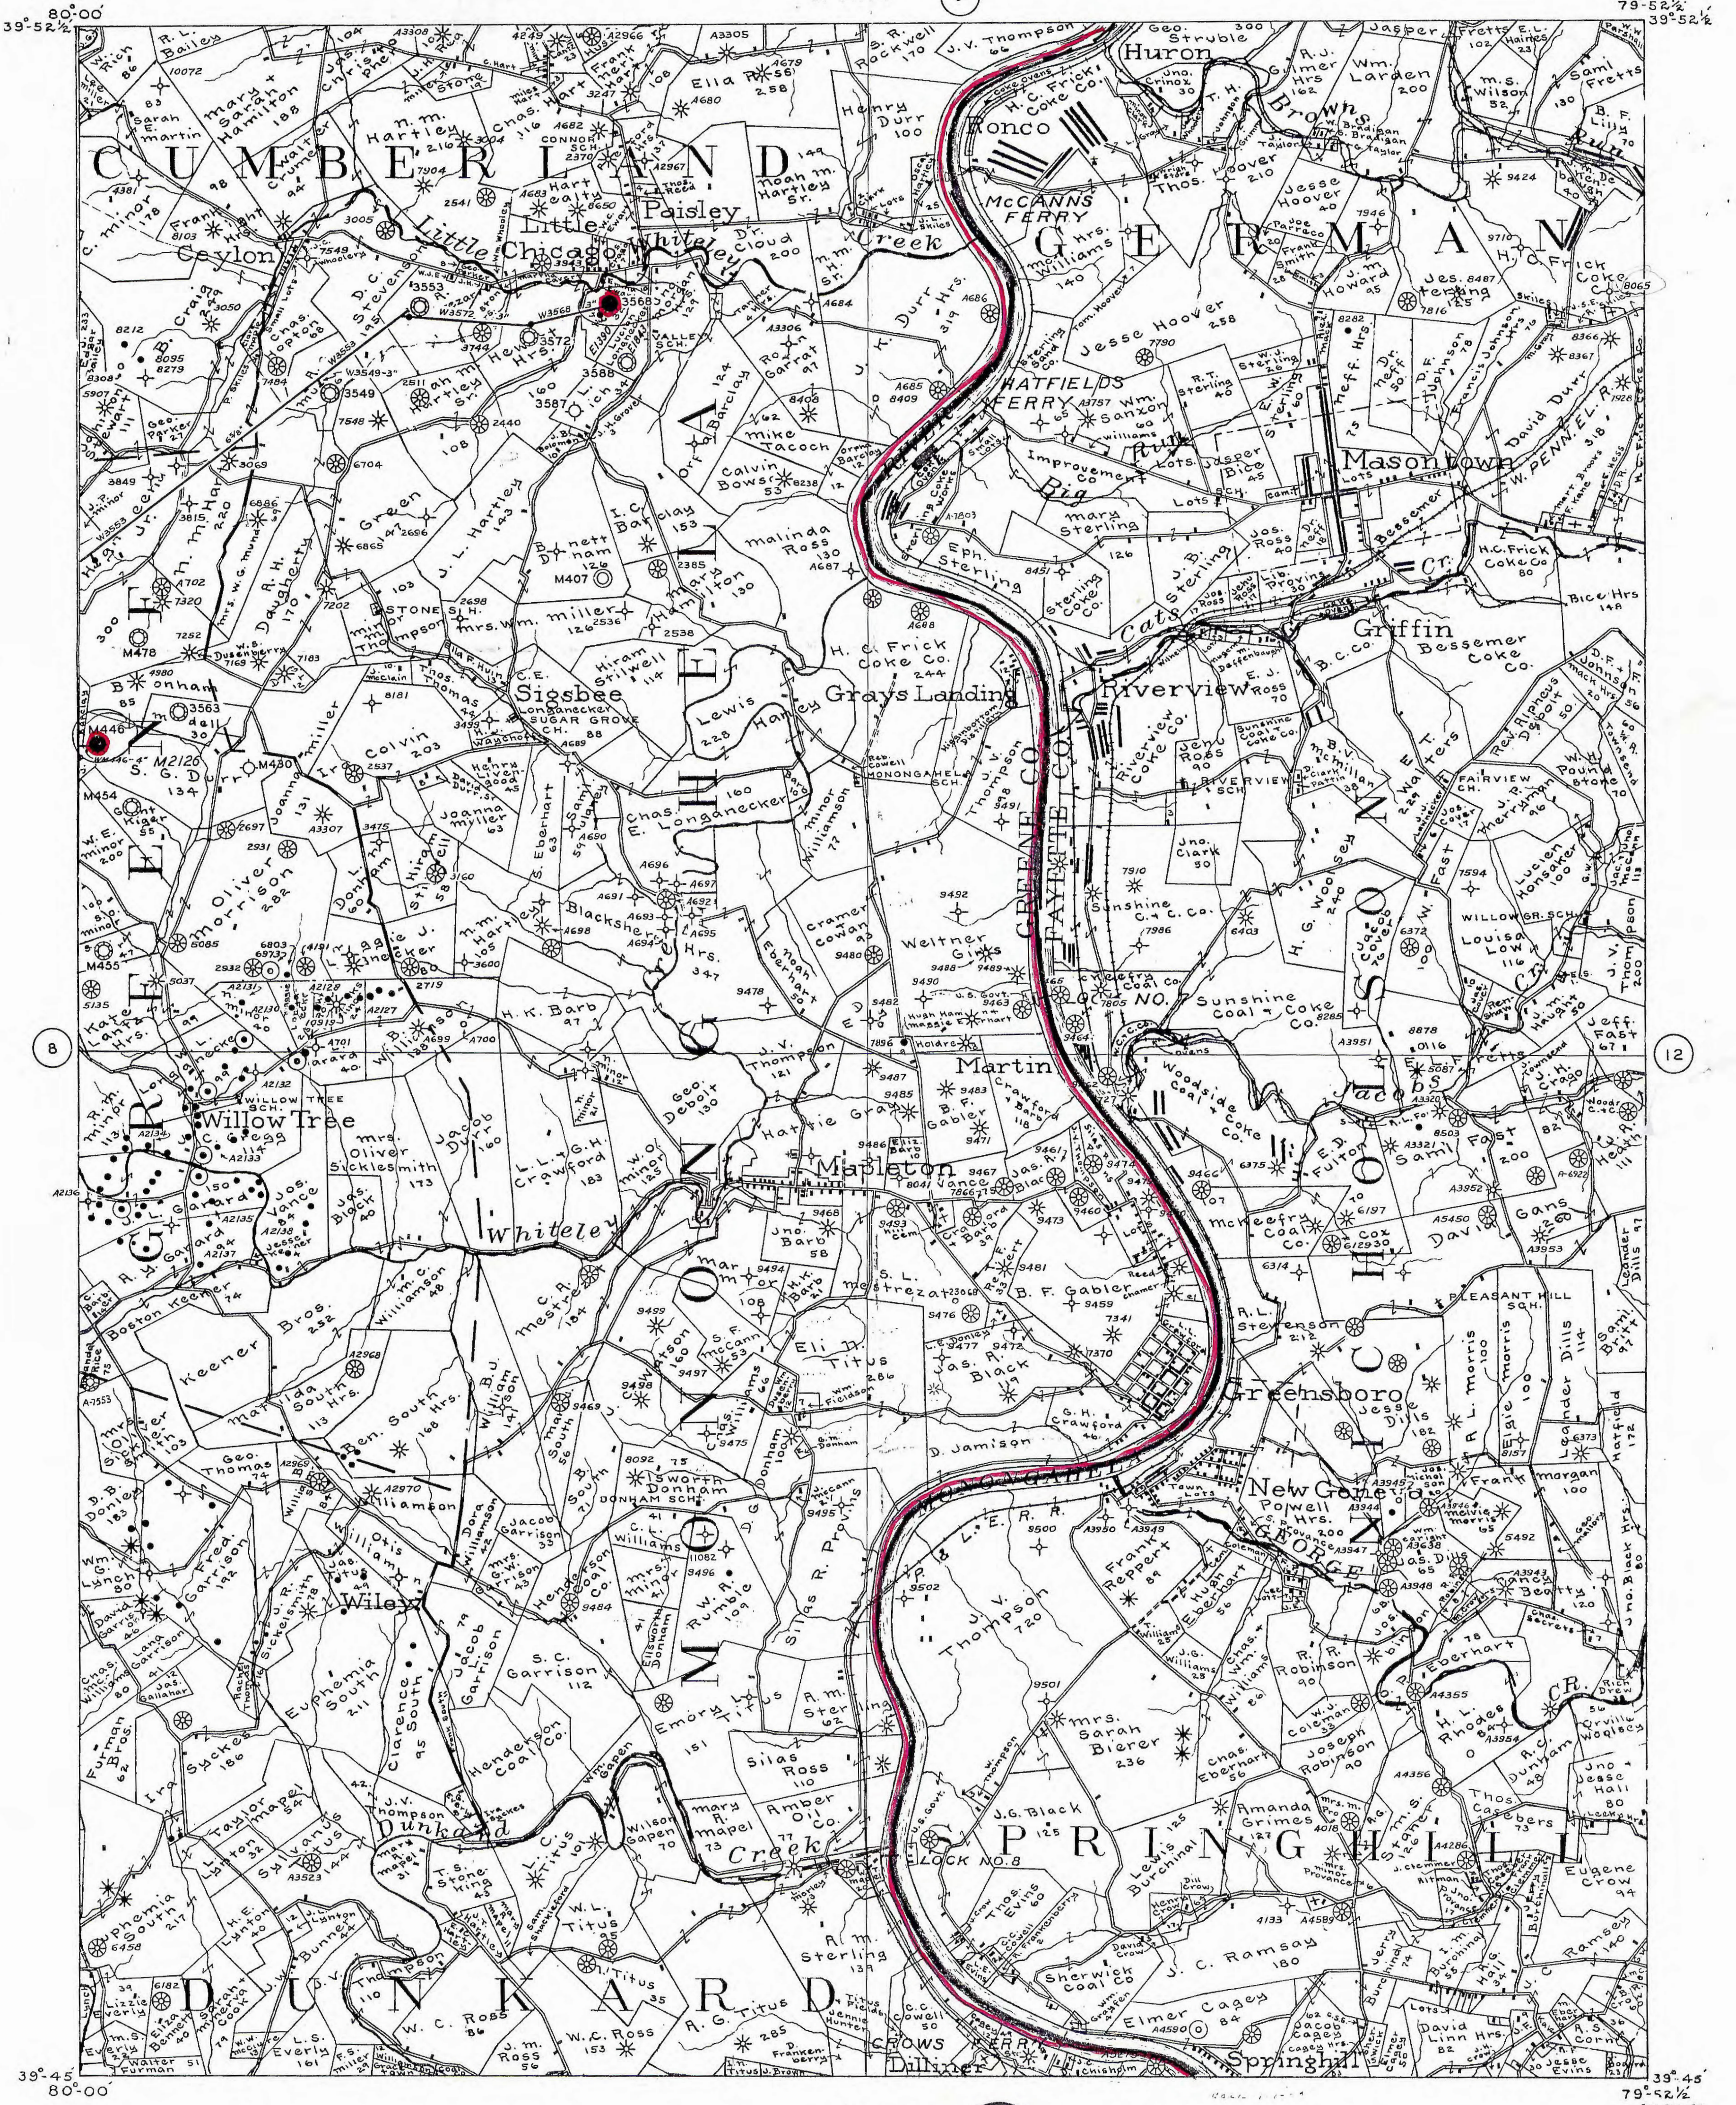

DISCLAIMER

The information presented on this map is provided "as is" without representation or warranty of any kind -- as to suitability, reliability, applicability, merchantability, fitness, non-infringement, result, outcome, or any other matter. The Department of Conservation and Natural Resources does not represent or warrant that such information is or will be always up-to-date, complete, or accurate. Any representation or warranty that might be otherwise implied is expressly disclaimed.

PENNSYLVANIA
MASONTOWN QUADRANGLE
S. W. 4

21

MASONTOWN S.W. 11

MASONTOWN 7.5