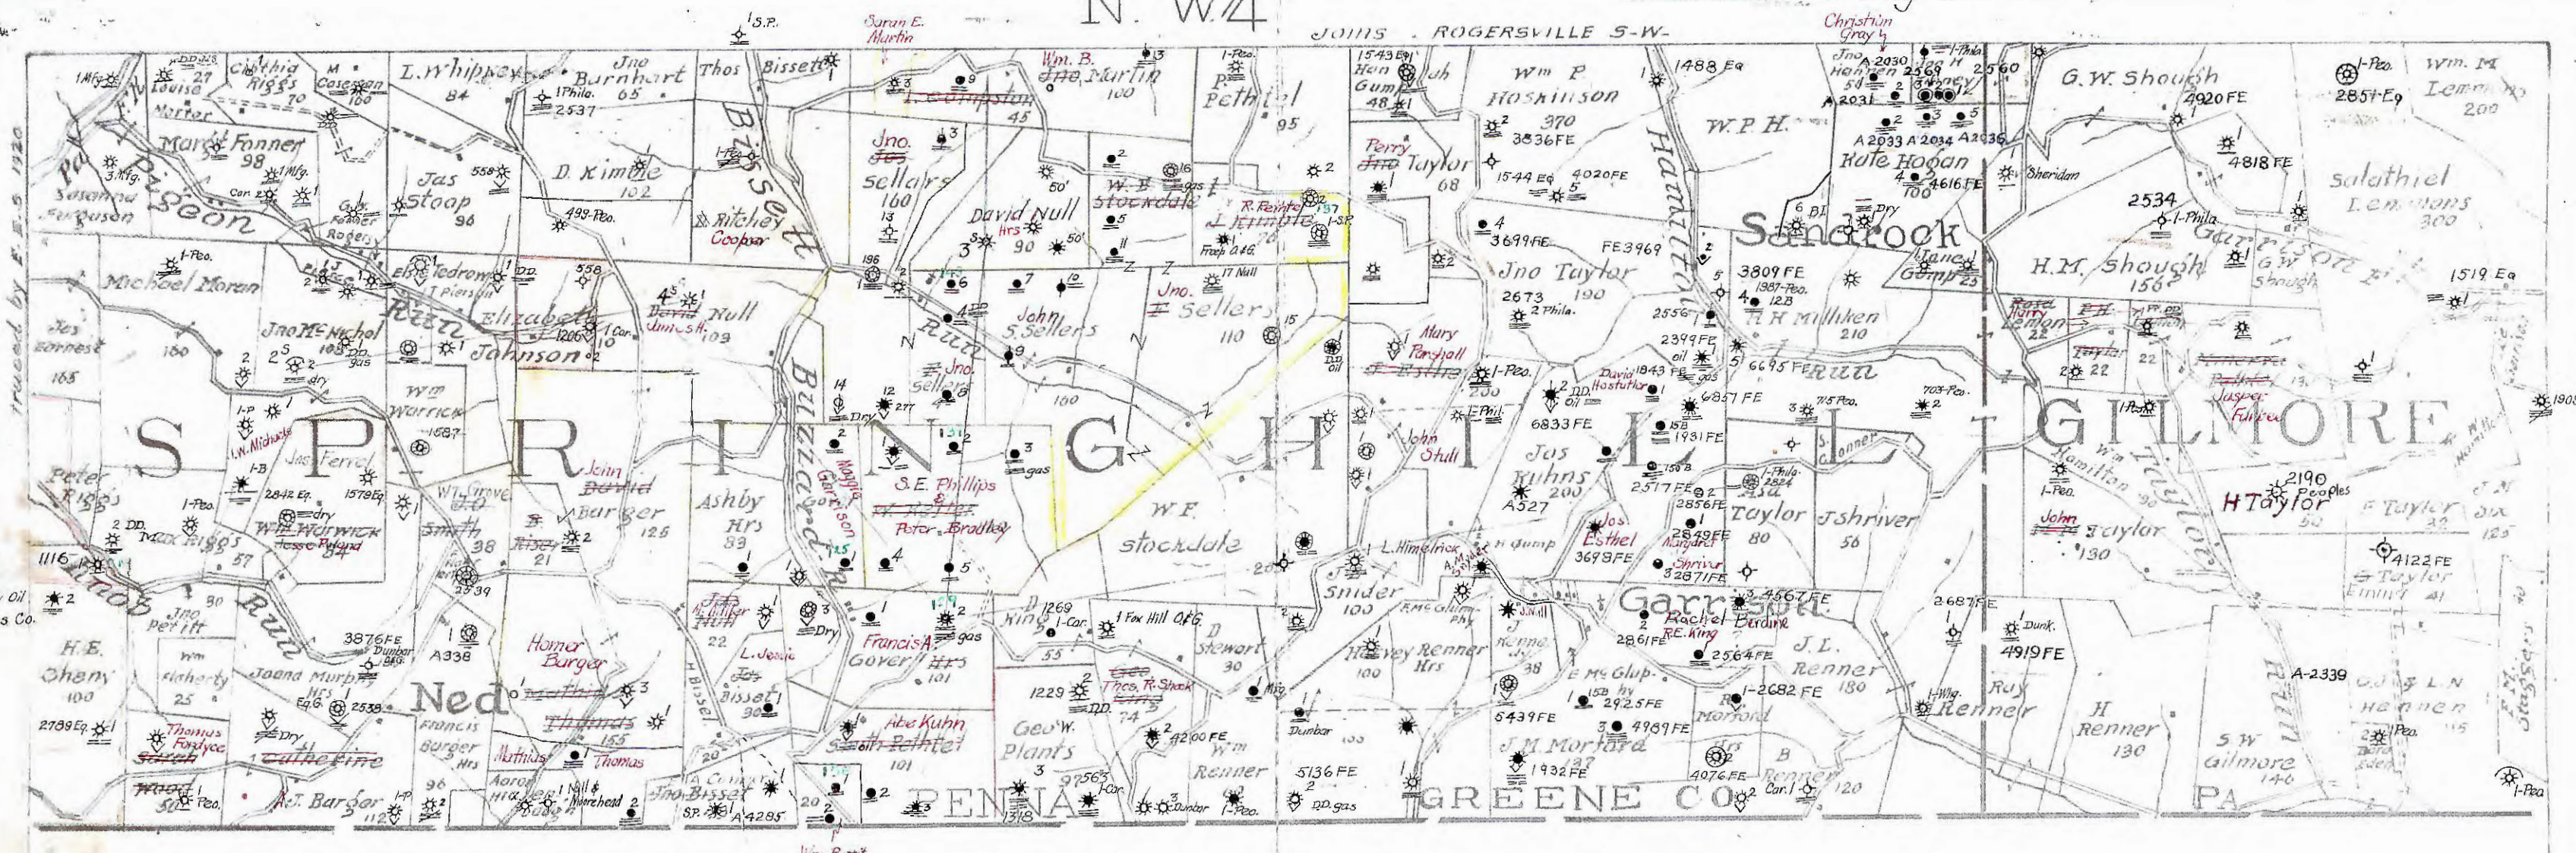

PENNSYLVANIA MANNINGTON QUAD, N. W 4

Brown Equitable Gas Co. Leases
Yellow South Penn Oil Co. Leases
Red Carnegie Natural Gas Co. Leases

Traced by E. E. S. 1920

Chaney Oil & Gas Co.

JOHNS - ROGERSVILLE S-W

1908

Wm. Pitt