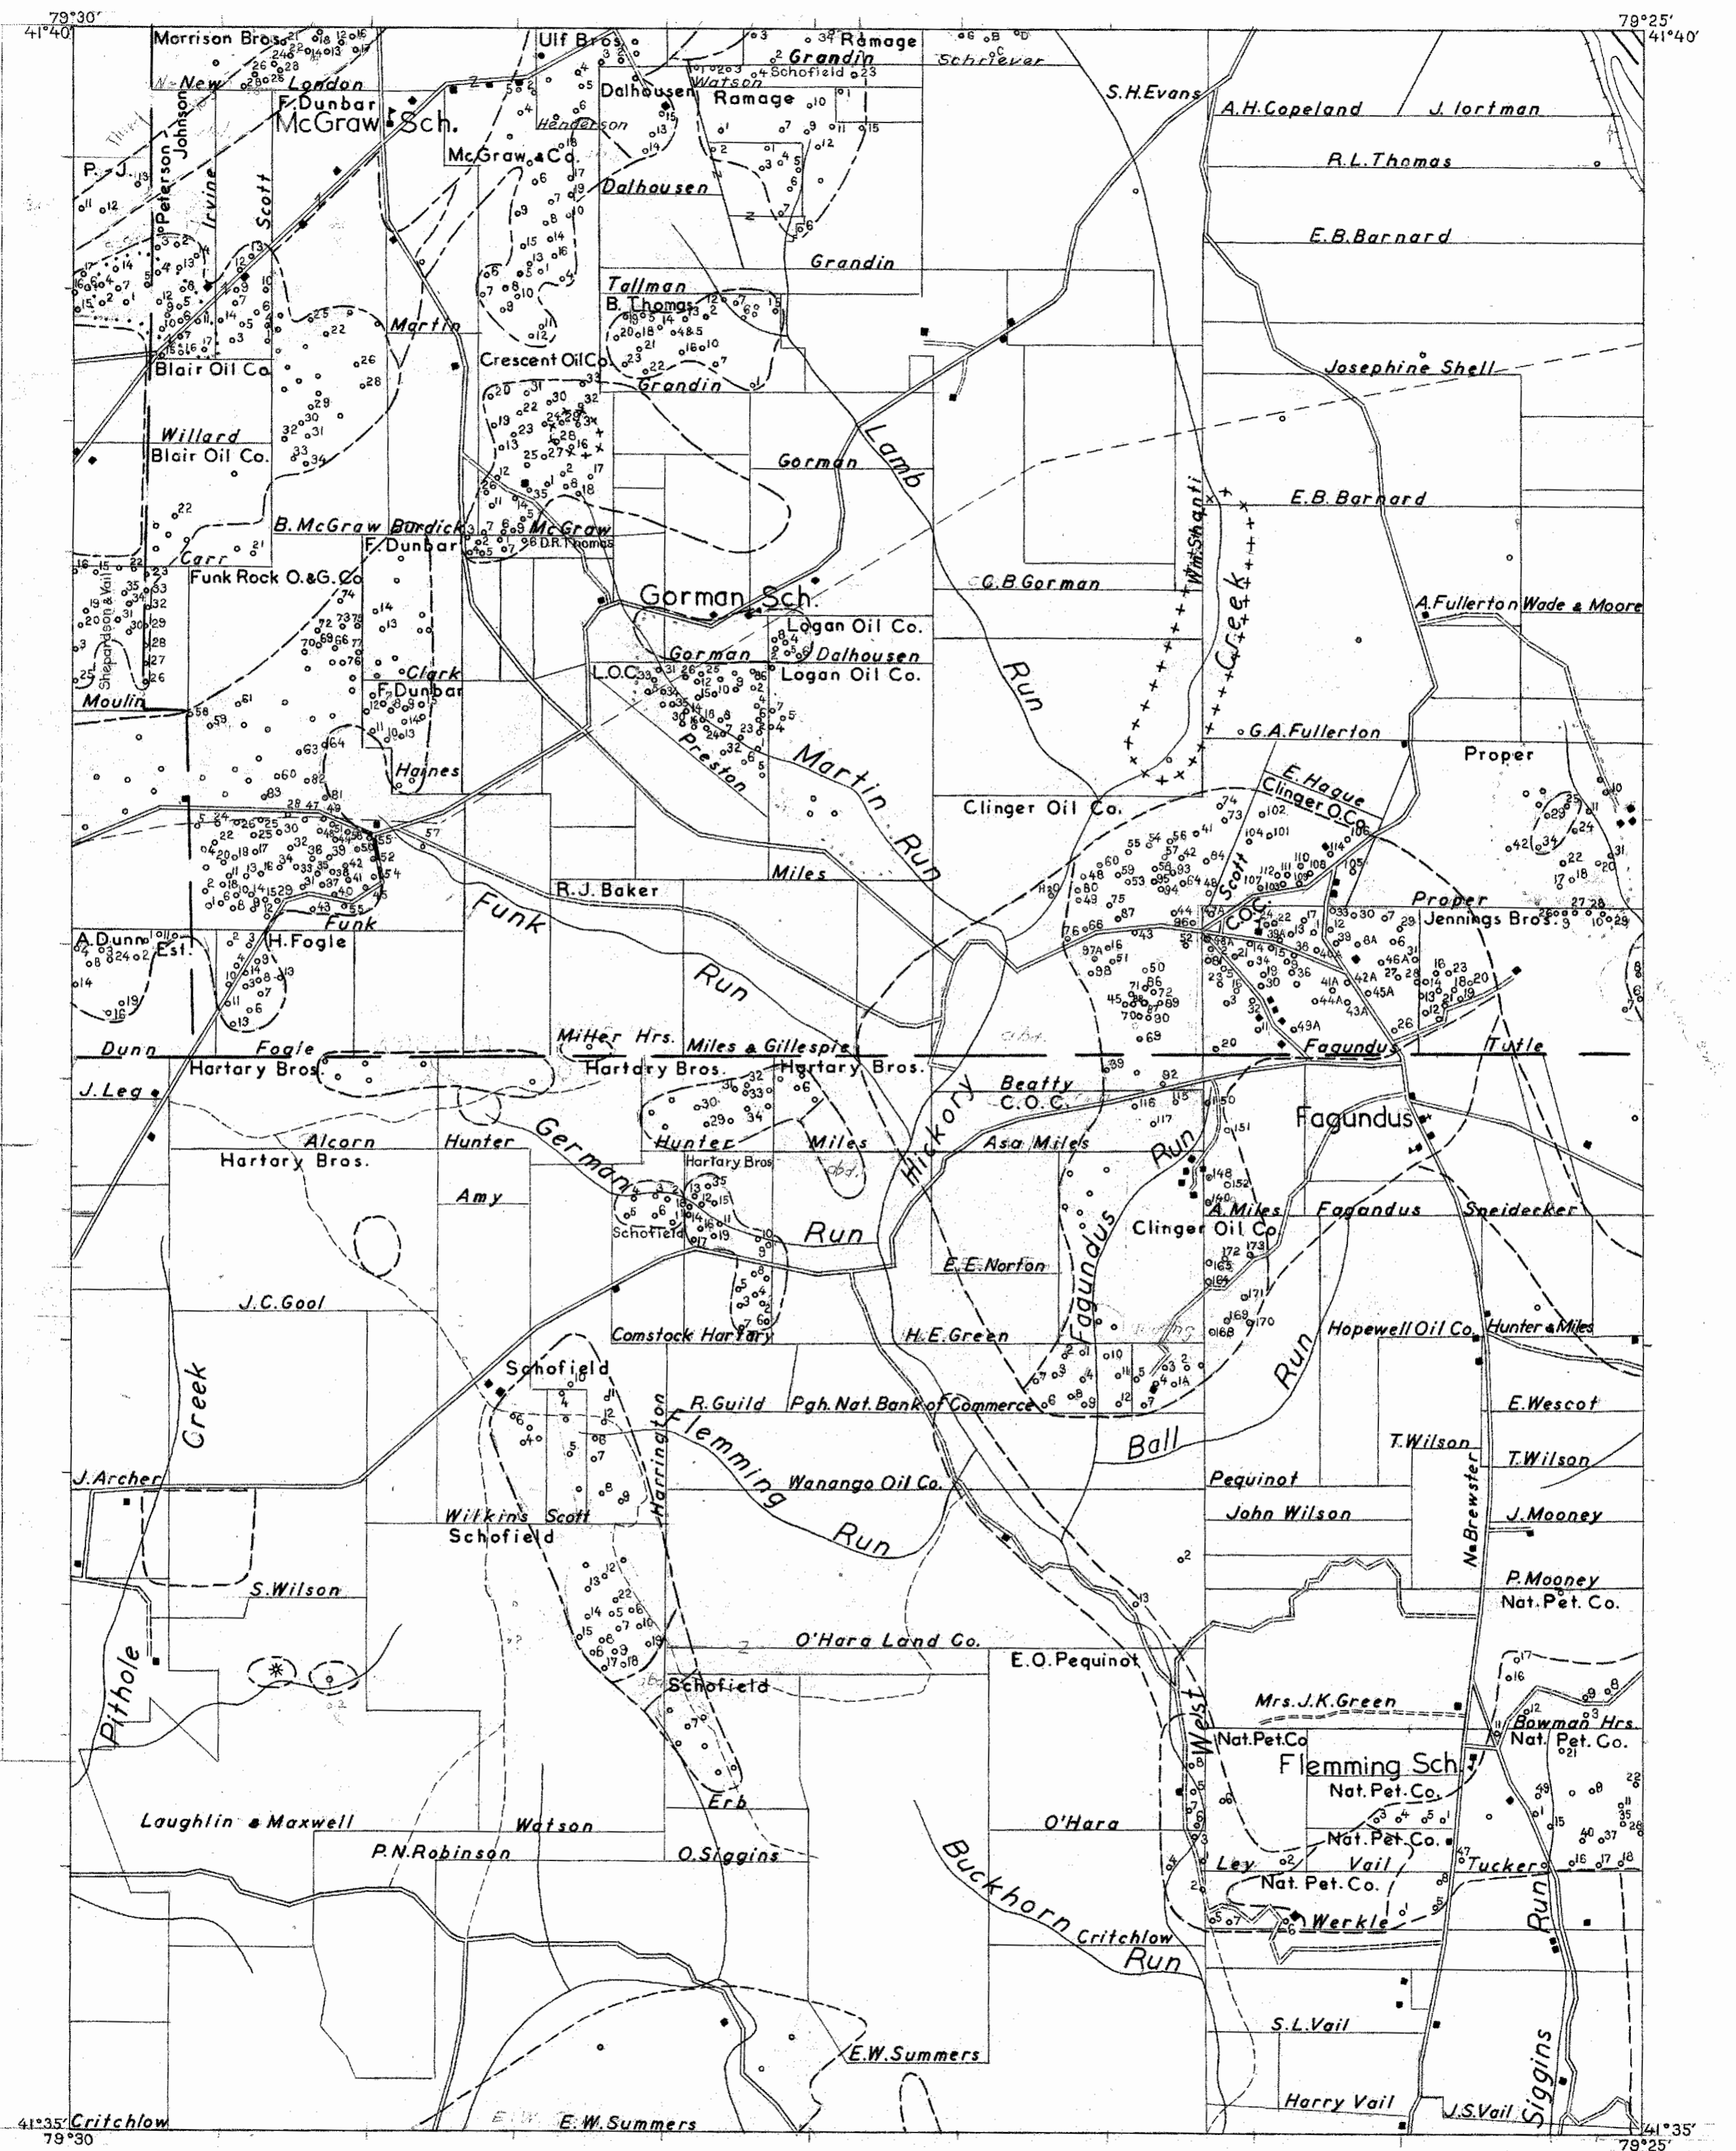

DISCLAIMER

The information presented on this map is provided "as is" without representation or warranty of any kind -- as to suitability, reliability, applicability, merchantability, fitness, non-infringement, result, outcome, or any other matter. The Department of Conservation and Natural Resources does not represent or warrant that such information is or will be always up-to-date, complete, or accurate. Any representation or warranty that might be otherwise implied is expressly disclaimed.

July 16, 1945

41°35' Critchlow
79°30'

41°35' 79°25'