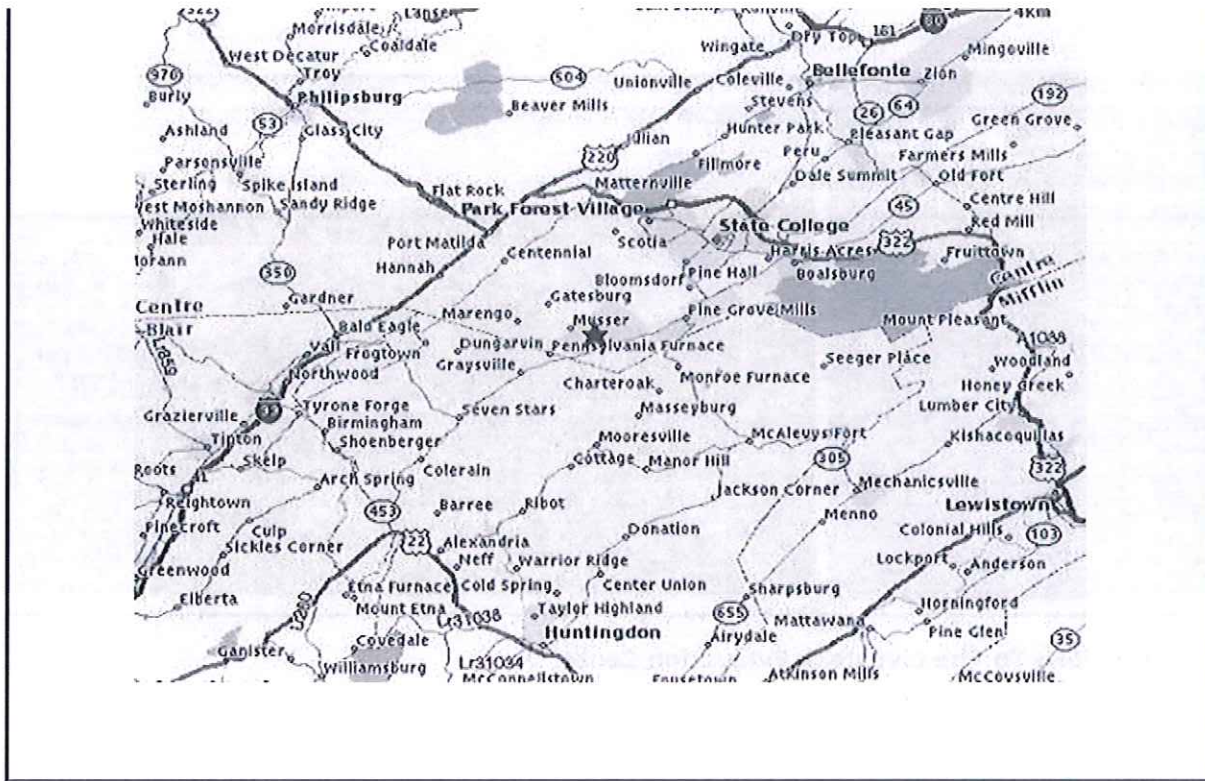

[Home page](#) | [Programs](#) | [Catalogs](#) | [Calendar](#) | [Picture tour](#) | [Mission](#) | [Directions](#) | [Contact us](#)

Commonwealth Privacy & Security Policies
Pennsylvania Department of Agriculture