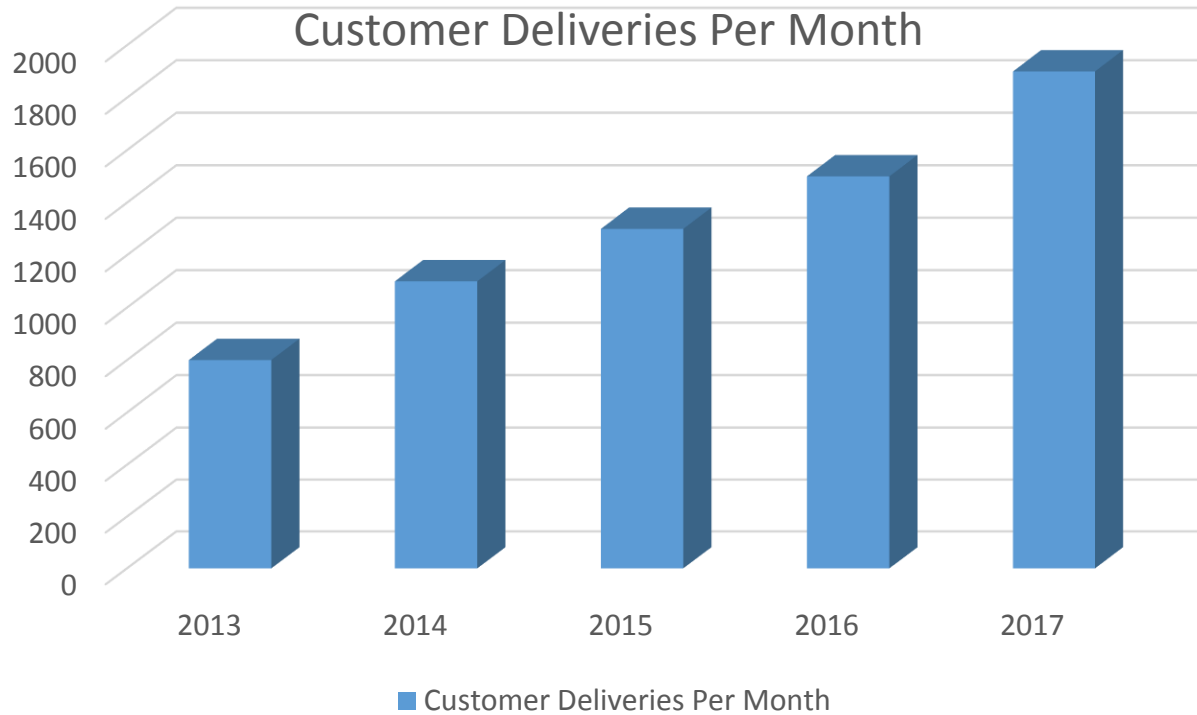

City of Lancaster Recycling Drop Off Center Performance

Paper Includes: Corrugated Cardboard, Office Paper, Newspaper, Magazines, Chipboard and Textbooks