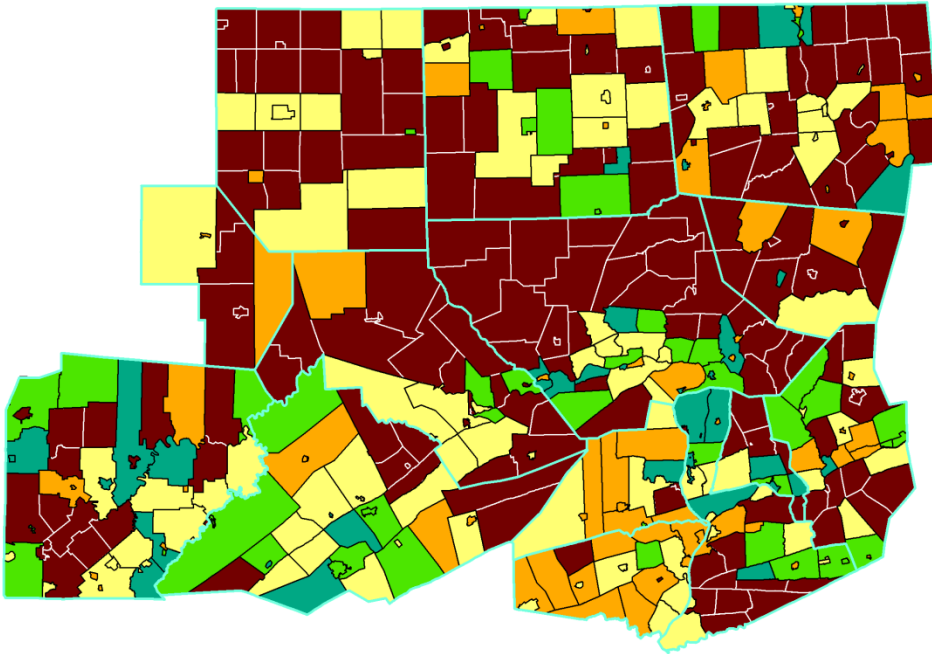

NC Region - Plan Aging

The following map depicts the most current Act 537 official plan ages for the Northcentral region (updated 1/1/15)

Municipality Plan Age

-  Plan less than 5 years
-  Plan between 5 and 10 years
-  Plan between 10 and 20 years
-  Plan between 20 and 40 years
-  Plan older than 40 years