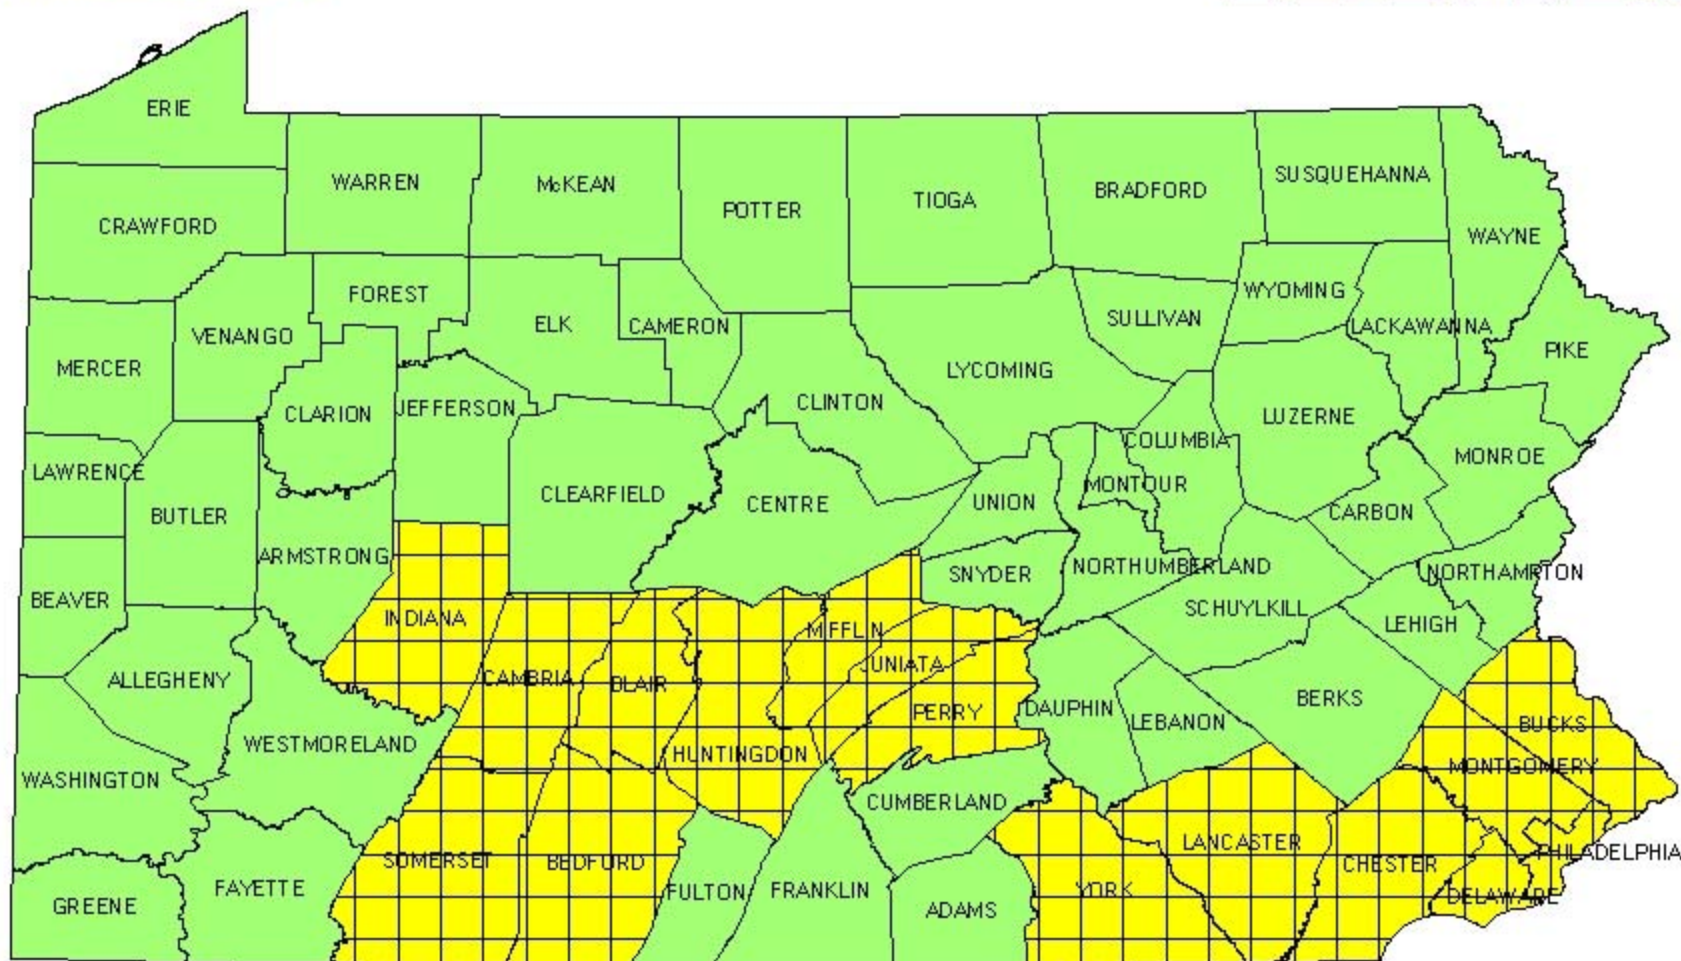

Declared Drought Status

Effective: September 11, 1992 to January 15, 1993

Source of information: Drought Conditions Map-9/21/1992; Press Release-1/15/1993