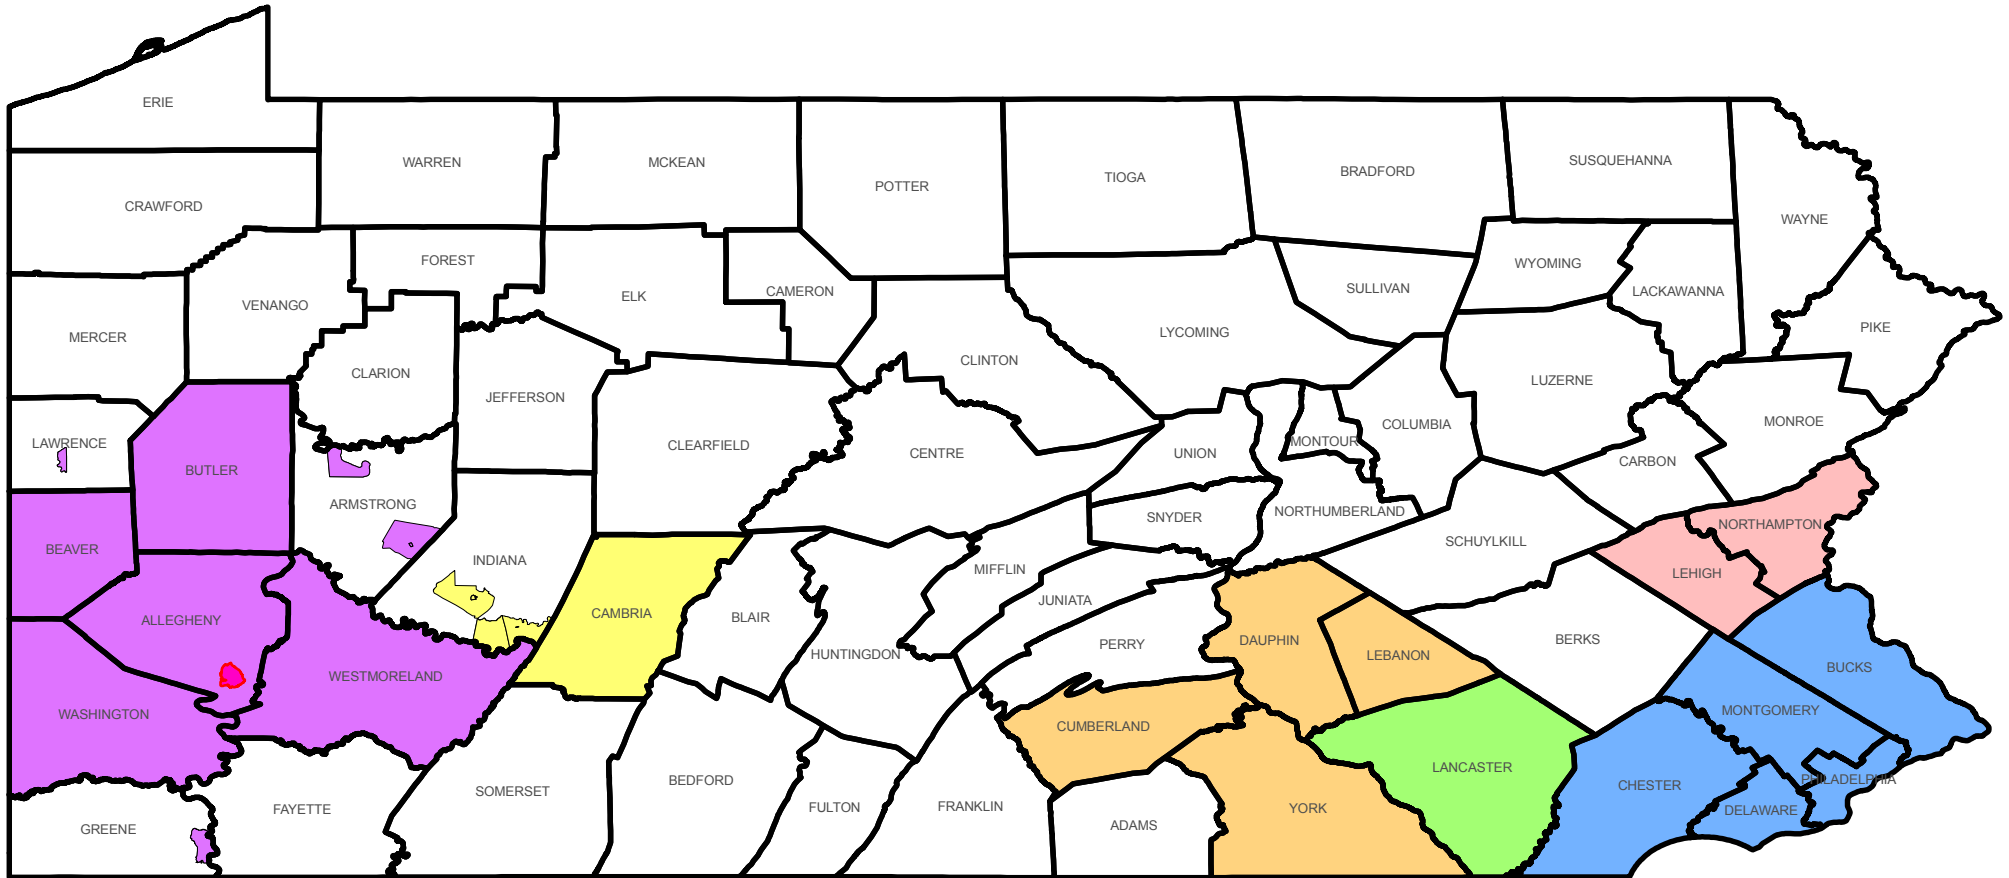

Pennsylvania PM_{2.5} Nonattainment Areas

Areas are Shaded Based on EPA's October 8, 2009 Designations

Nonattainment Areas