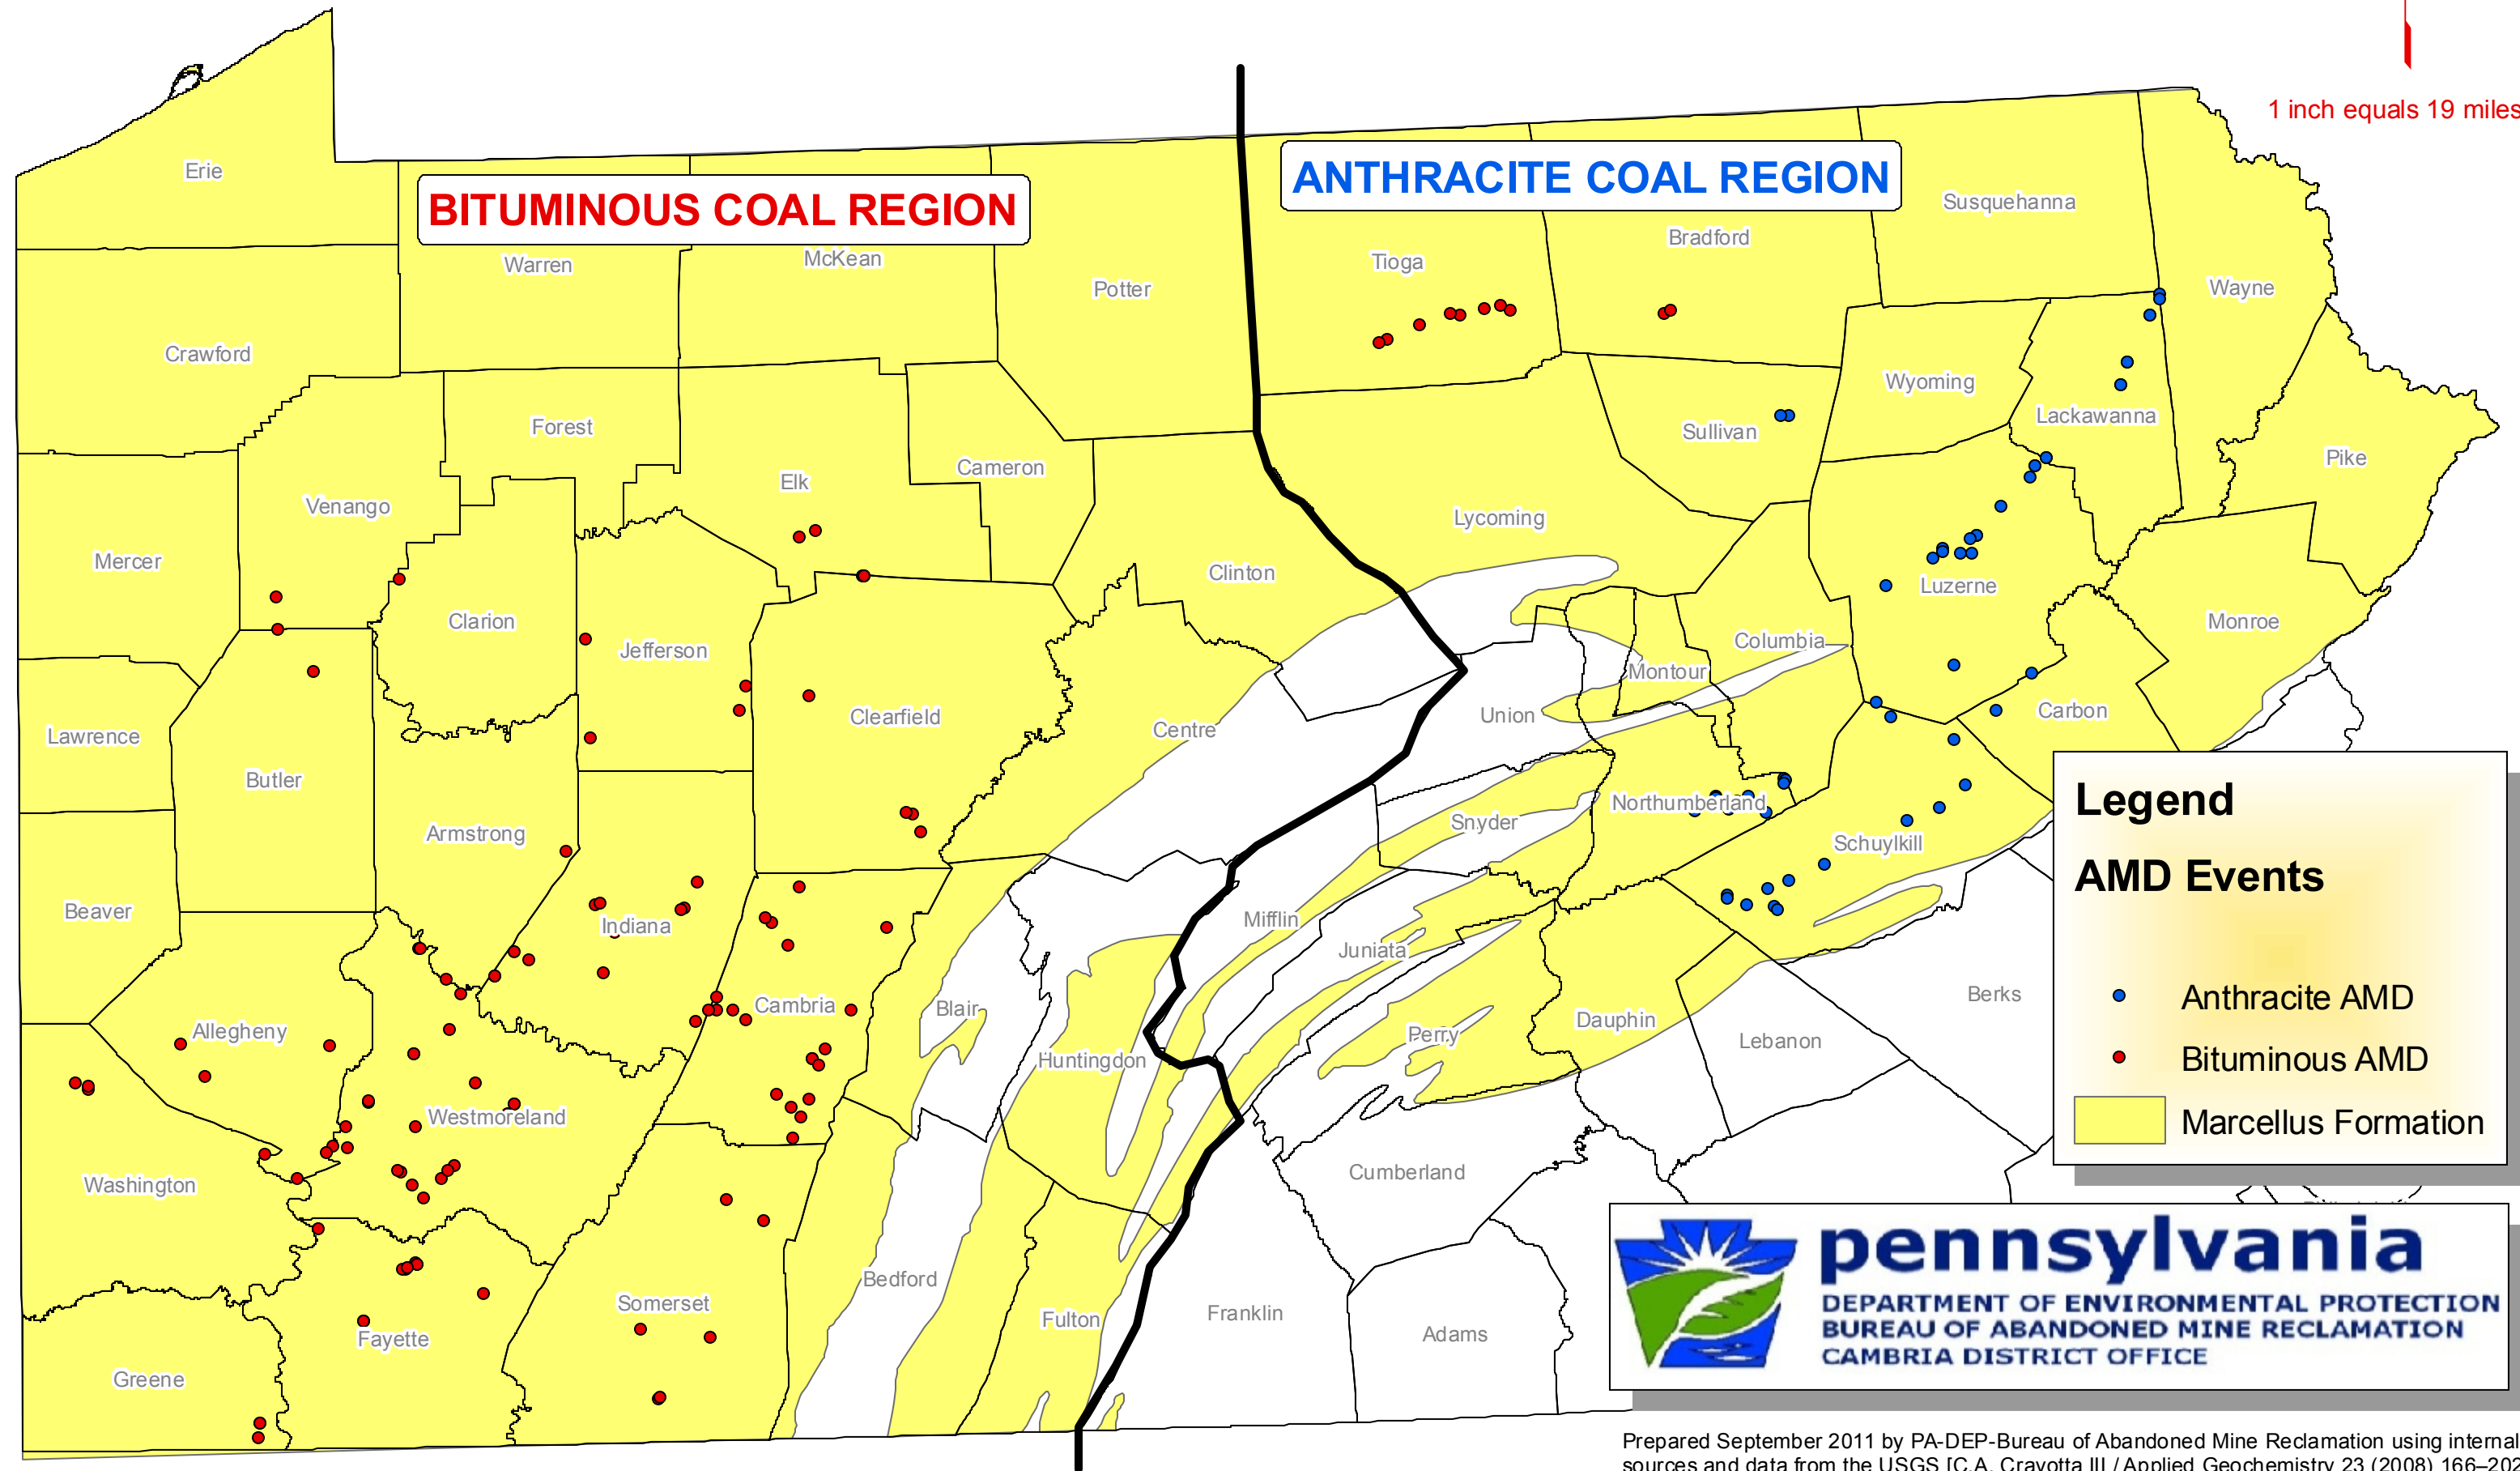

# SIGNIFICANT ABANDONED MINE DISCHARGES IN PENNSYLVANIA

1 inch equals 19 miles

**BITUMINOUS COAL REGION**

**ANTHRACITE COAL REGION**

**Legend**

**AMD Events**

- Anthracite AMD
- Bituminous AMD
- Marcellus Formation

**pennsylvania**  
DEPARTMENT OF ENVIRONMENTAL PROTECTION  
BUREAU OF ABANDONED MINE RECLAMATION  
CAMBRIA DISTRICT OFFICE

Prepared September 2011 by PA-DEP-Bureau of Abandoned Mine Reclamation using internal sources and data from the USGS [C.A. Cravotta III / Applied Geochemistry 23 (2008) 166–202]