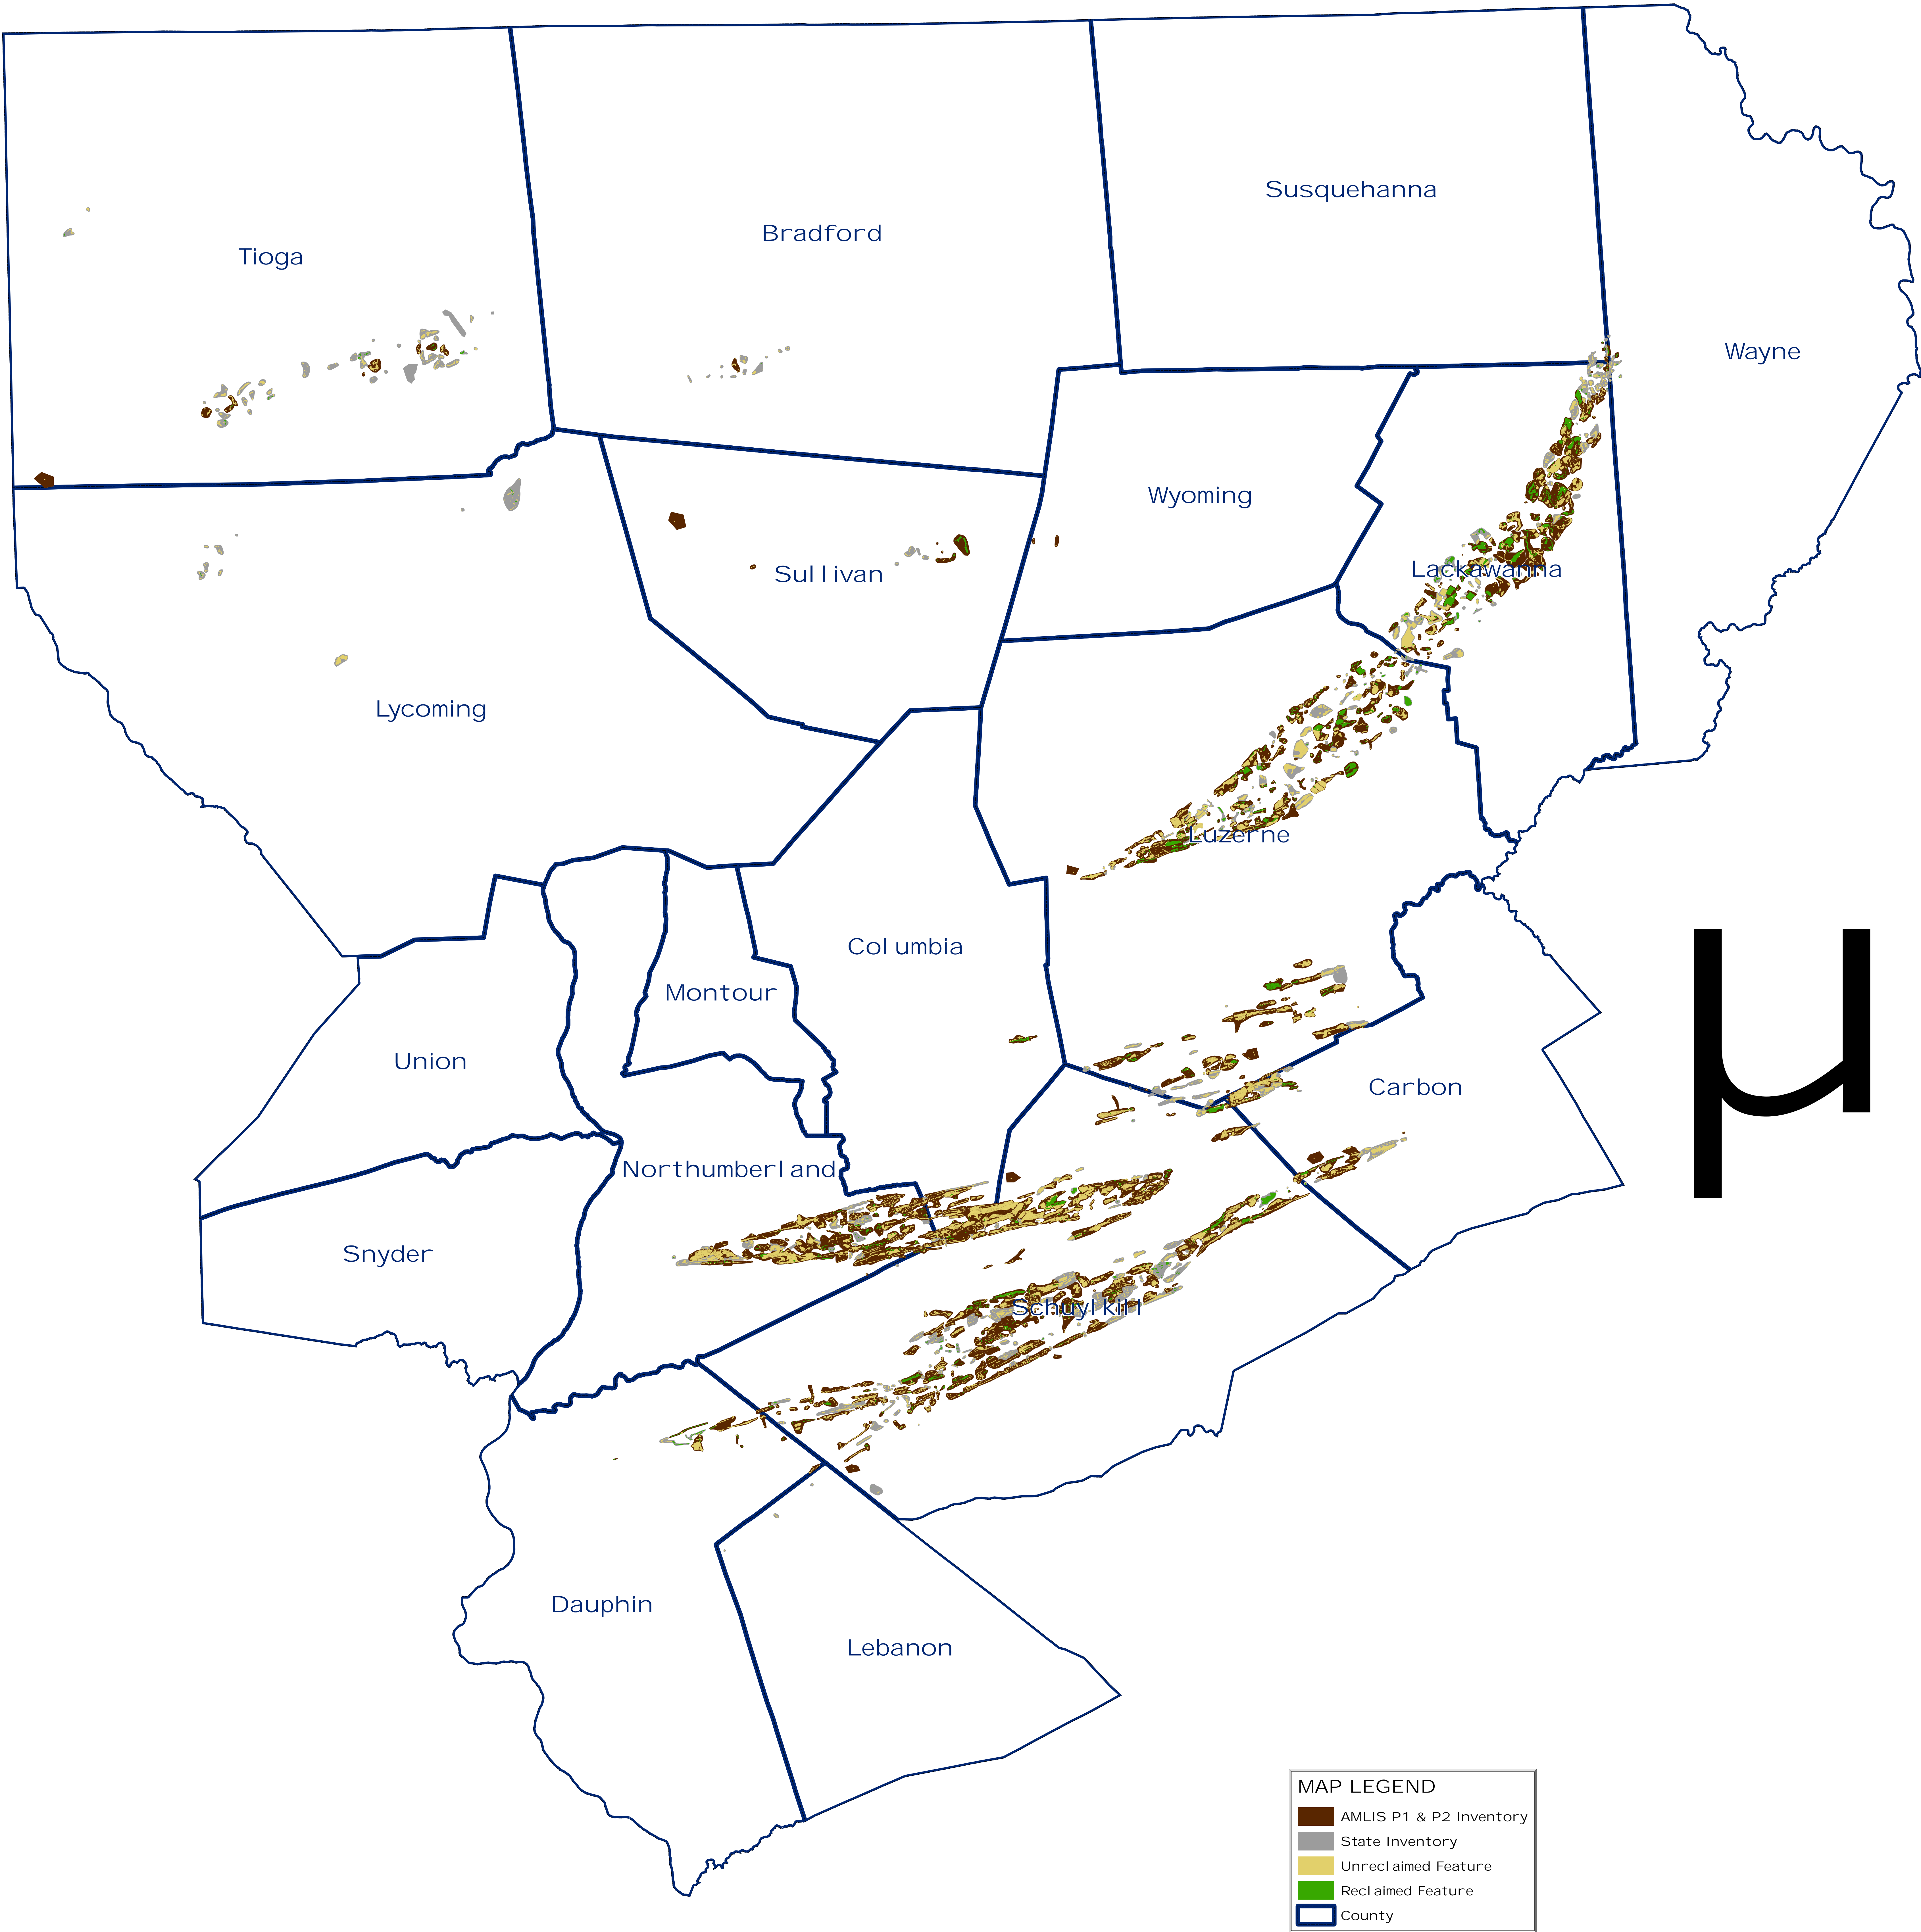

PENNSYLVANIA ANTHRACTITE Abandoned Mine Land Inventory

Pennsylvania Department of Environmental Protection
Bureau of Abandoned Mine Reclamation

MAY 2007, PMW