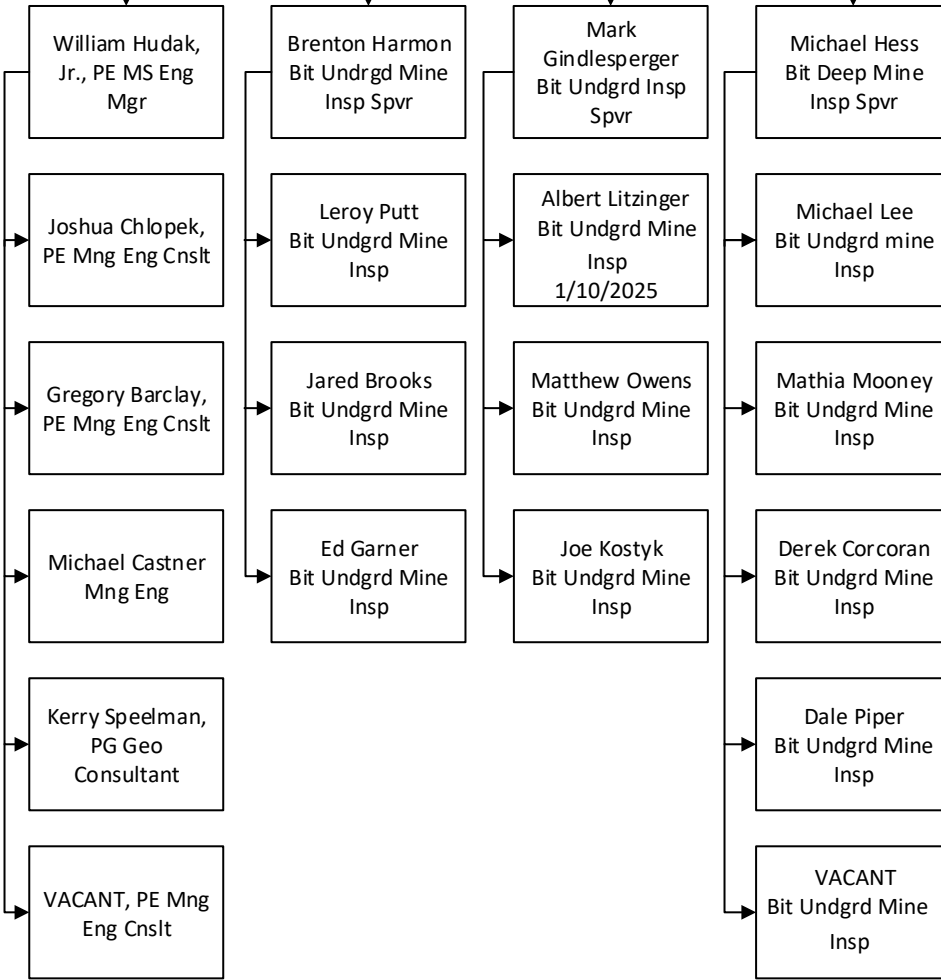

# BUREAU OF MINE SAFETY

**Richard Wagner**  
Bureau Director,  
P.E

**Bituminous Electrical  
Mine Safety**

**Charles Washlack**  
Mine Safety  
Prgrm Mgr 2

**Bituminous Mine Safety**

**Bradley Russian**  
Mine Safety  
Prgrm Mgr 2

**Industrial Minerals  
Mine Safety**

**Scott Schilling**  
Mine Safety  
Prgrm Mgr 1

**Anthracite  
Mine Safety**

**Troy Wolfgang**  
Mine Safety  
Prgrm Mgr 1

**Training and  
Emergency Response**

**Dustin Mowery**  
Mn Sf Emgcy  
Response Trng  
Mgr