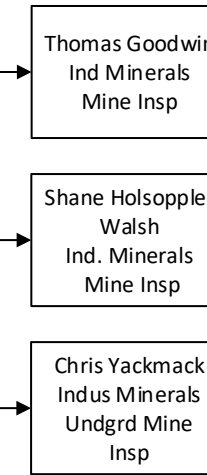

# BUREAU OF MINE SAFETY

**Richard Wagner**  
Bureau Director,  
P.E

**Bituminous Electrical  
Mine Safety**

**Charles Washlack**  
Mine Safety  
Prgrm Mgr 2

**Bituminous Mine Safety**

**Bradley Russian**  
Mine Safety  
Prgrm Mgr 2

**Industrial Minerals  
Mine Safety**

**Scott Schilling**  
Mine Safety  
Prgrm Mgr 1

**Anthracite  
Mine Safety**

**Troy Wolfgang**  
Mine Safety  
Prgrm Mgr 1

**Training and  
Emergency Response**

**Dustin Mowery**  
Mn Sf Emgcy  
Response Trng  
Mgr