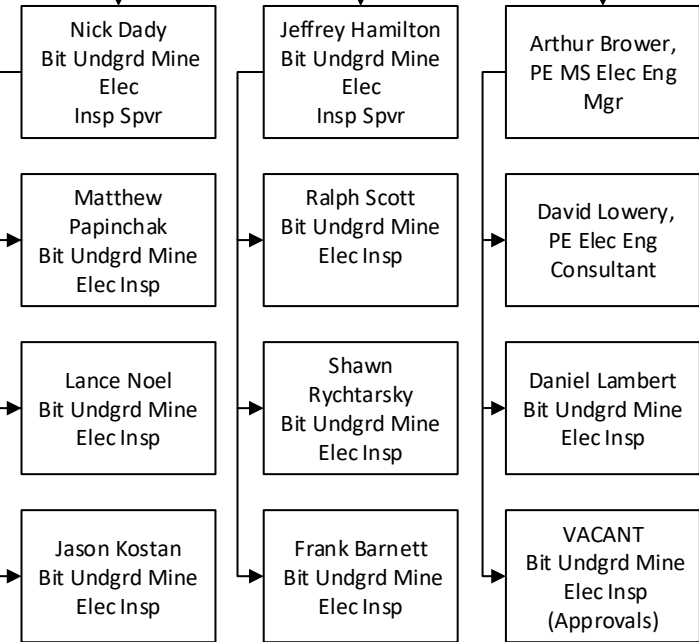

# BUREAU OF MINE SAFETY

**Richard Wagner**  
Bureau Director,  
P.E

**Bituminous Electrical  
Mine Safety**

**Charles Washlack**  
Mine Safety  
Prgrm Mgr 2

**Bituminous Mine Safety**

**Bradley Russian**  
Mine Safety  
Prgrm Mgr 2

**Industrial Minerals  
Mine Safety**

**Scott Schilling**  
Mine Safety  
Prgrm Mgr 1

**Anthracite  
Mine Safety**

**Troy Wolfgang**  
Mine Safety  
Prgrm Mgr 1

**Training and  
Emergency Response**

**Dustin Mowery**  
Mn Sf Emgcy  
Response Trng  
Mgr