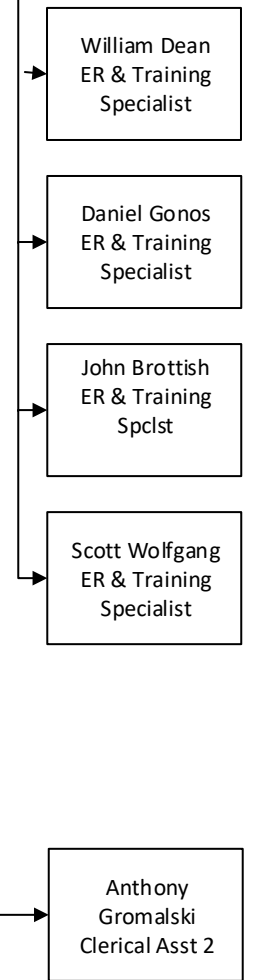

# BUREAU OF MINE SAFETY

**Richard Wagner**  
Bureau Director,  
P.E

**Bituminous Electrical  
Mine Safety**

**Charles Washlack**  
Mine Safety  
Prgrm Mgr 2

**Bituminous Mine Safety**

**Bradley Russian**  
Mine Safety  
Prgrm Mgr 2

**Industrial Minerals  
Mine Safety**

**Scott Schilling**  
Mine Safety  
Prgrm Mgr 1

**Anthracite  
Mine Safety**

**Troy Wolfgang**  
Mine Safety  
Prgrm Mgr 1

**Training and  
Emergency Response**

**Dustin Mowery**  
Mn Sf Emgcy  
Response Trng  
Mgr