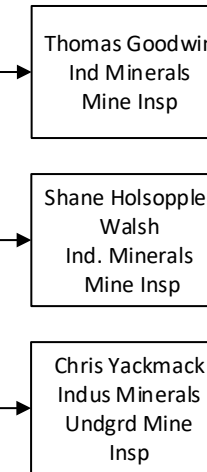

BUREAU OF MINE SAFETY

Richard Wagner
Bureau Director,
P.E

**Bituminous Electrical
Mine Safety**

Charles Washlack
Mine Safety
Prgrm Mgr 2

Bituminous Mine Safety

Bradley Russian
Mine Safety
Prgrm Mgr 2

**Industrial Minerals
Mine Safety**

Scott Schilling
Mine Safety
Prgrm Mgr 1

**Anthracite
Mine Safety**

Troy Wolfgang
Mine Safety
Prgrm Mgr 1

**Training and
Emergency Response**

Dustin Mowery
Mn Sf Emgcy
Response Trng
Mgr

Administration