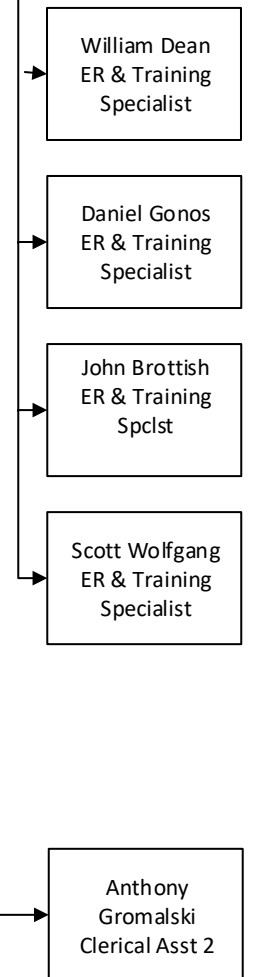

BUREAU OF MINE SAFETY

Richard Wagner
Bureau Director,
P.E

**Bituminous Electrical
Mine Safety**

Charles Washlack
Mine Safety
Prgrm Mgr 2

Bituminous Mine Safety

Bradley Russian
Mine Safety
Prgrm Mgr 2

**Industrial Minerals
Mine Safety**

Scott Schilling
Mine Safety
Prgrm Mgr 1

**Anthracite
Mine Safety**

Troy Wolfgang
Mine Safety
Prgrm Mgr 1

**Training and
Emergency Response**

Dustin Mowery
Mn Sf Emgcy
Response Trng
Mgr

Administration