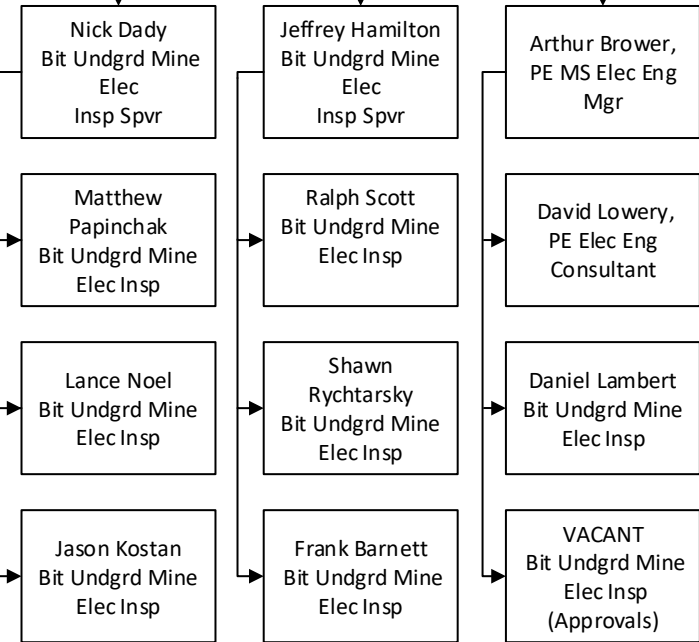

BUREAU OF MINE SAFETY

Richard Wagner
Bureau Director,
P.E

**Bituminous Electrical
Mine Safety**

Charles Washlack
Mine Safety
Prgrm Mgr 2

Bituminous Mine Safety

Bradley Russian
Mine Safety
Prgrm Mgr 2

**Industrial Minerals
Mine Safety**

Scott Schilling
Mine Safety
Prgrm Mgr 1

**Anthracite
Mine Safety**

Troy Wolfgang
Mine Safety
Prgrm Mgr 1

**Training and
Emergency Response**

Dustin Mowery
Mn Sf Emgcy
Response Trng
Mgr

Administration