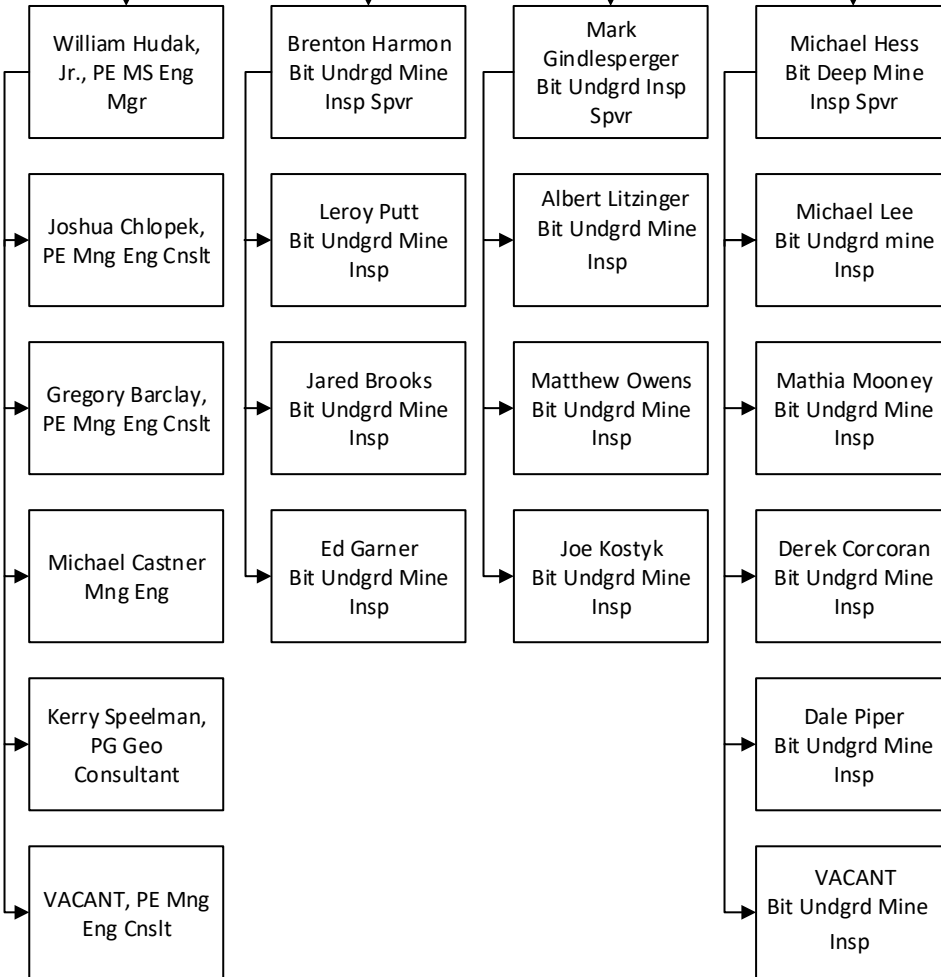

BUREAU OF MINE SAFETY

Richard Wagner
Bureau Director,
P.E

**Bituminous Electrical
Mine Safety**

Charles Washlack
Mine Safety
Prgrm Mgr 2

Bituminous Mine Safety

Bradley Russian
Mine Safety
Prgrm Mgr 2

**Industrial Minerals
Mine Safety**

Scott Schilling
Mine Safety
Prgrm Mgr 1

**Anthracite
Mine Safety**

Troy Wolfgang
Mine Safety
Prgrm Mgr 1

**Training and
Emergency Response**

Dustin Mowery
Mn Sf Emgcy
Response Trng
Mgr

Administration