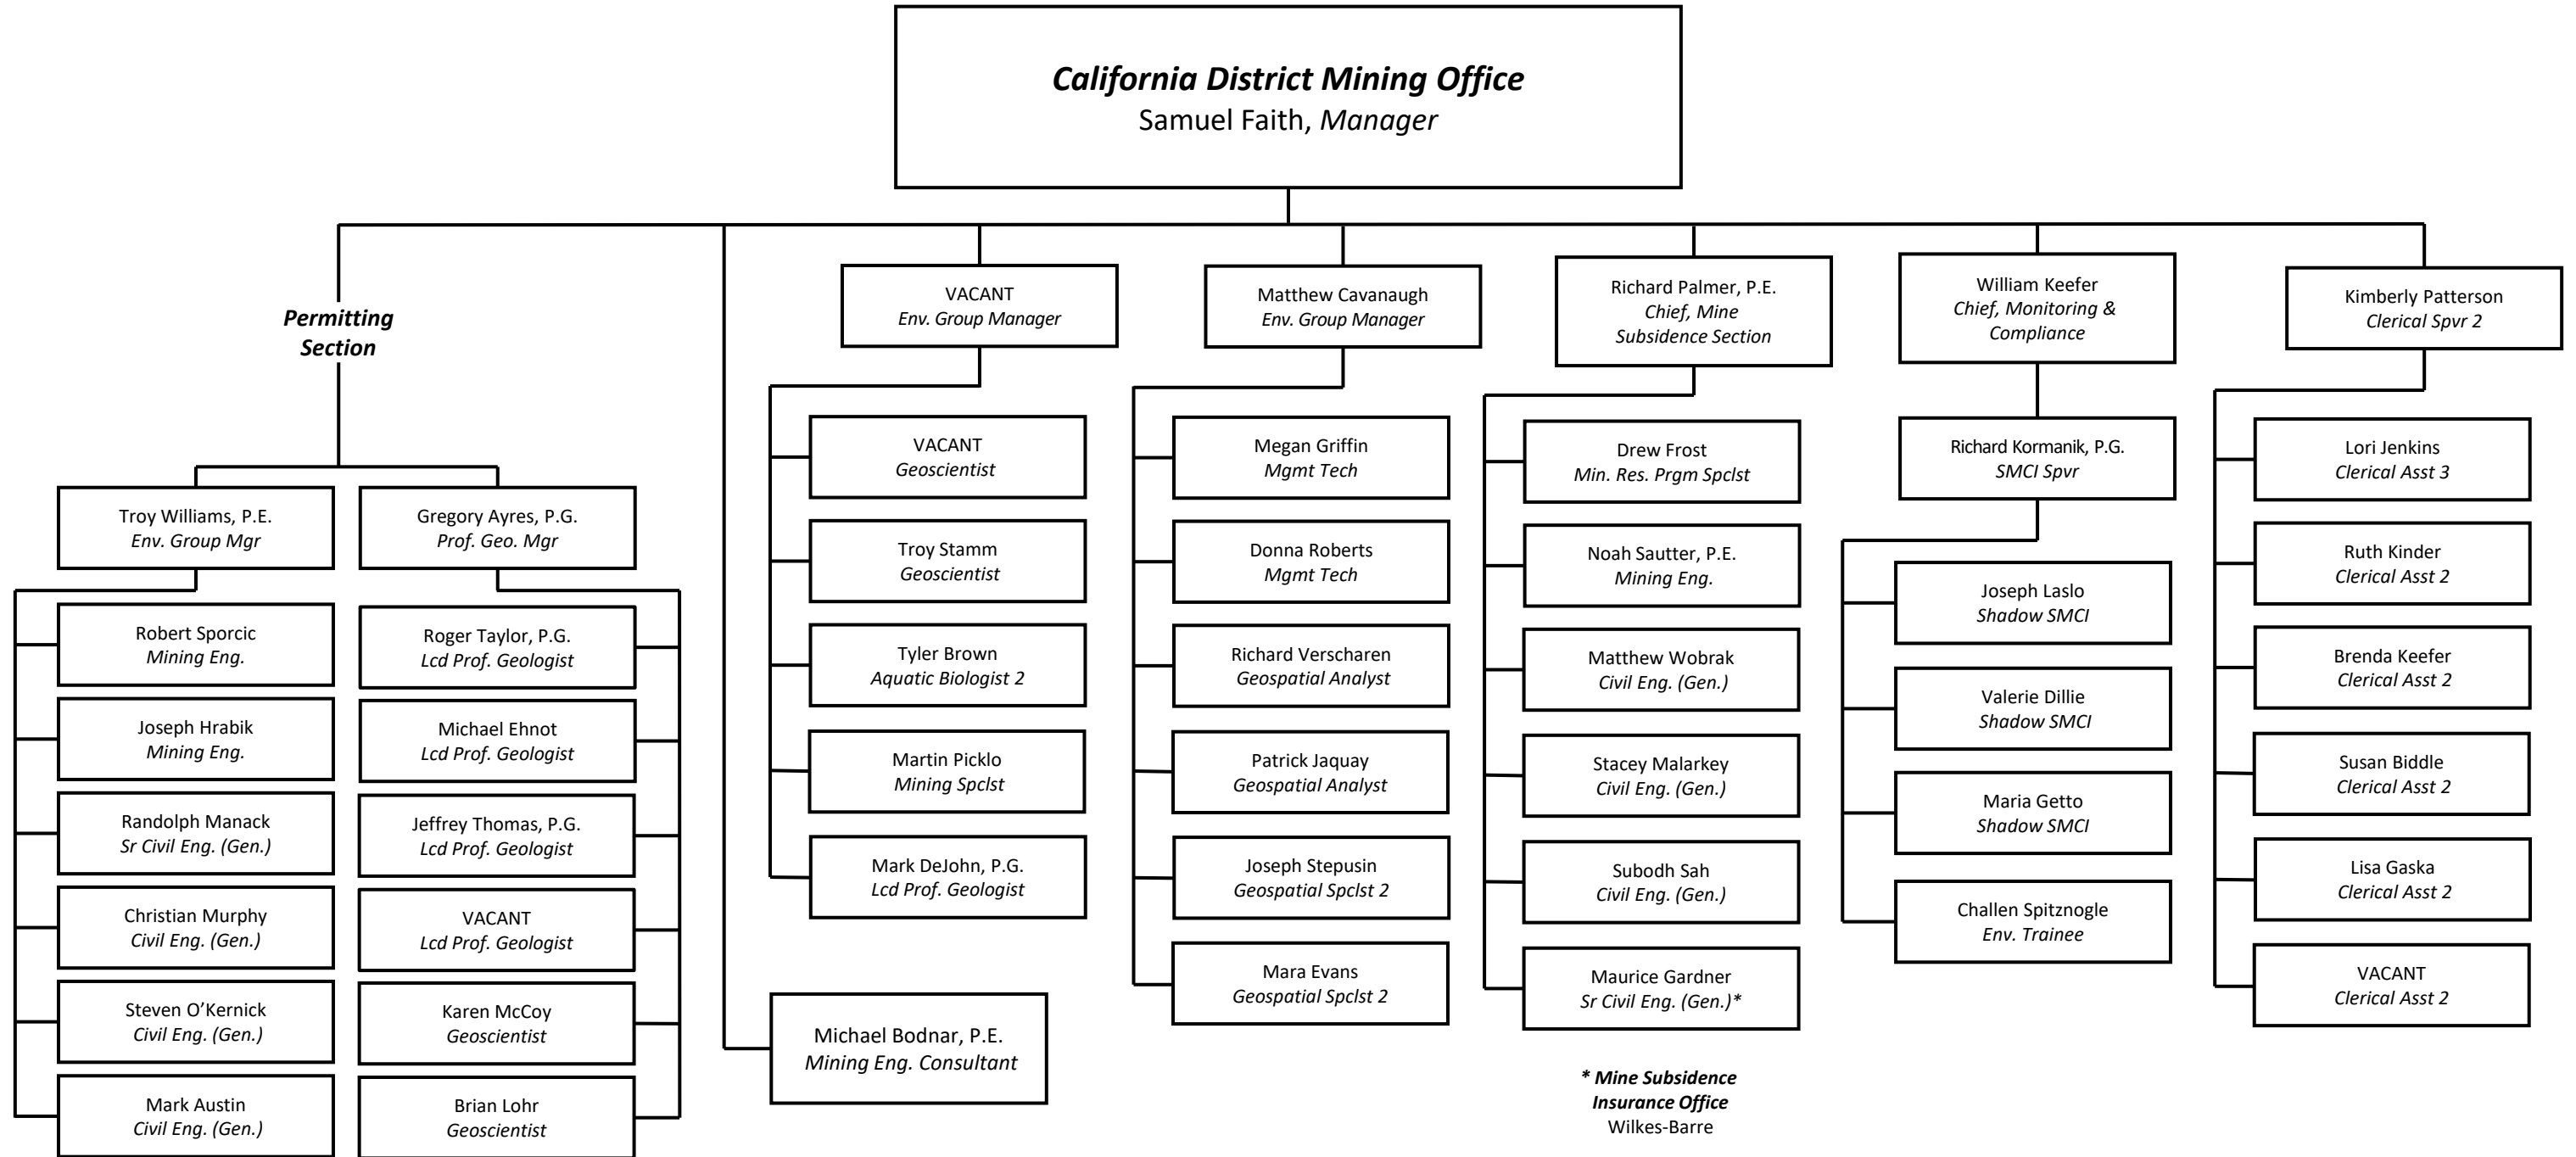

# CALIFORNIA DISTRICT MINING OFFICE

\* Mine Subsidence Insurance Office  
Wilkes-Barre