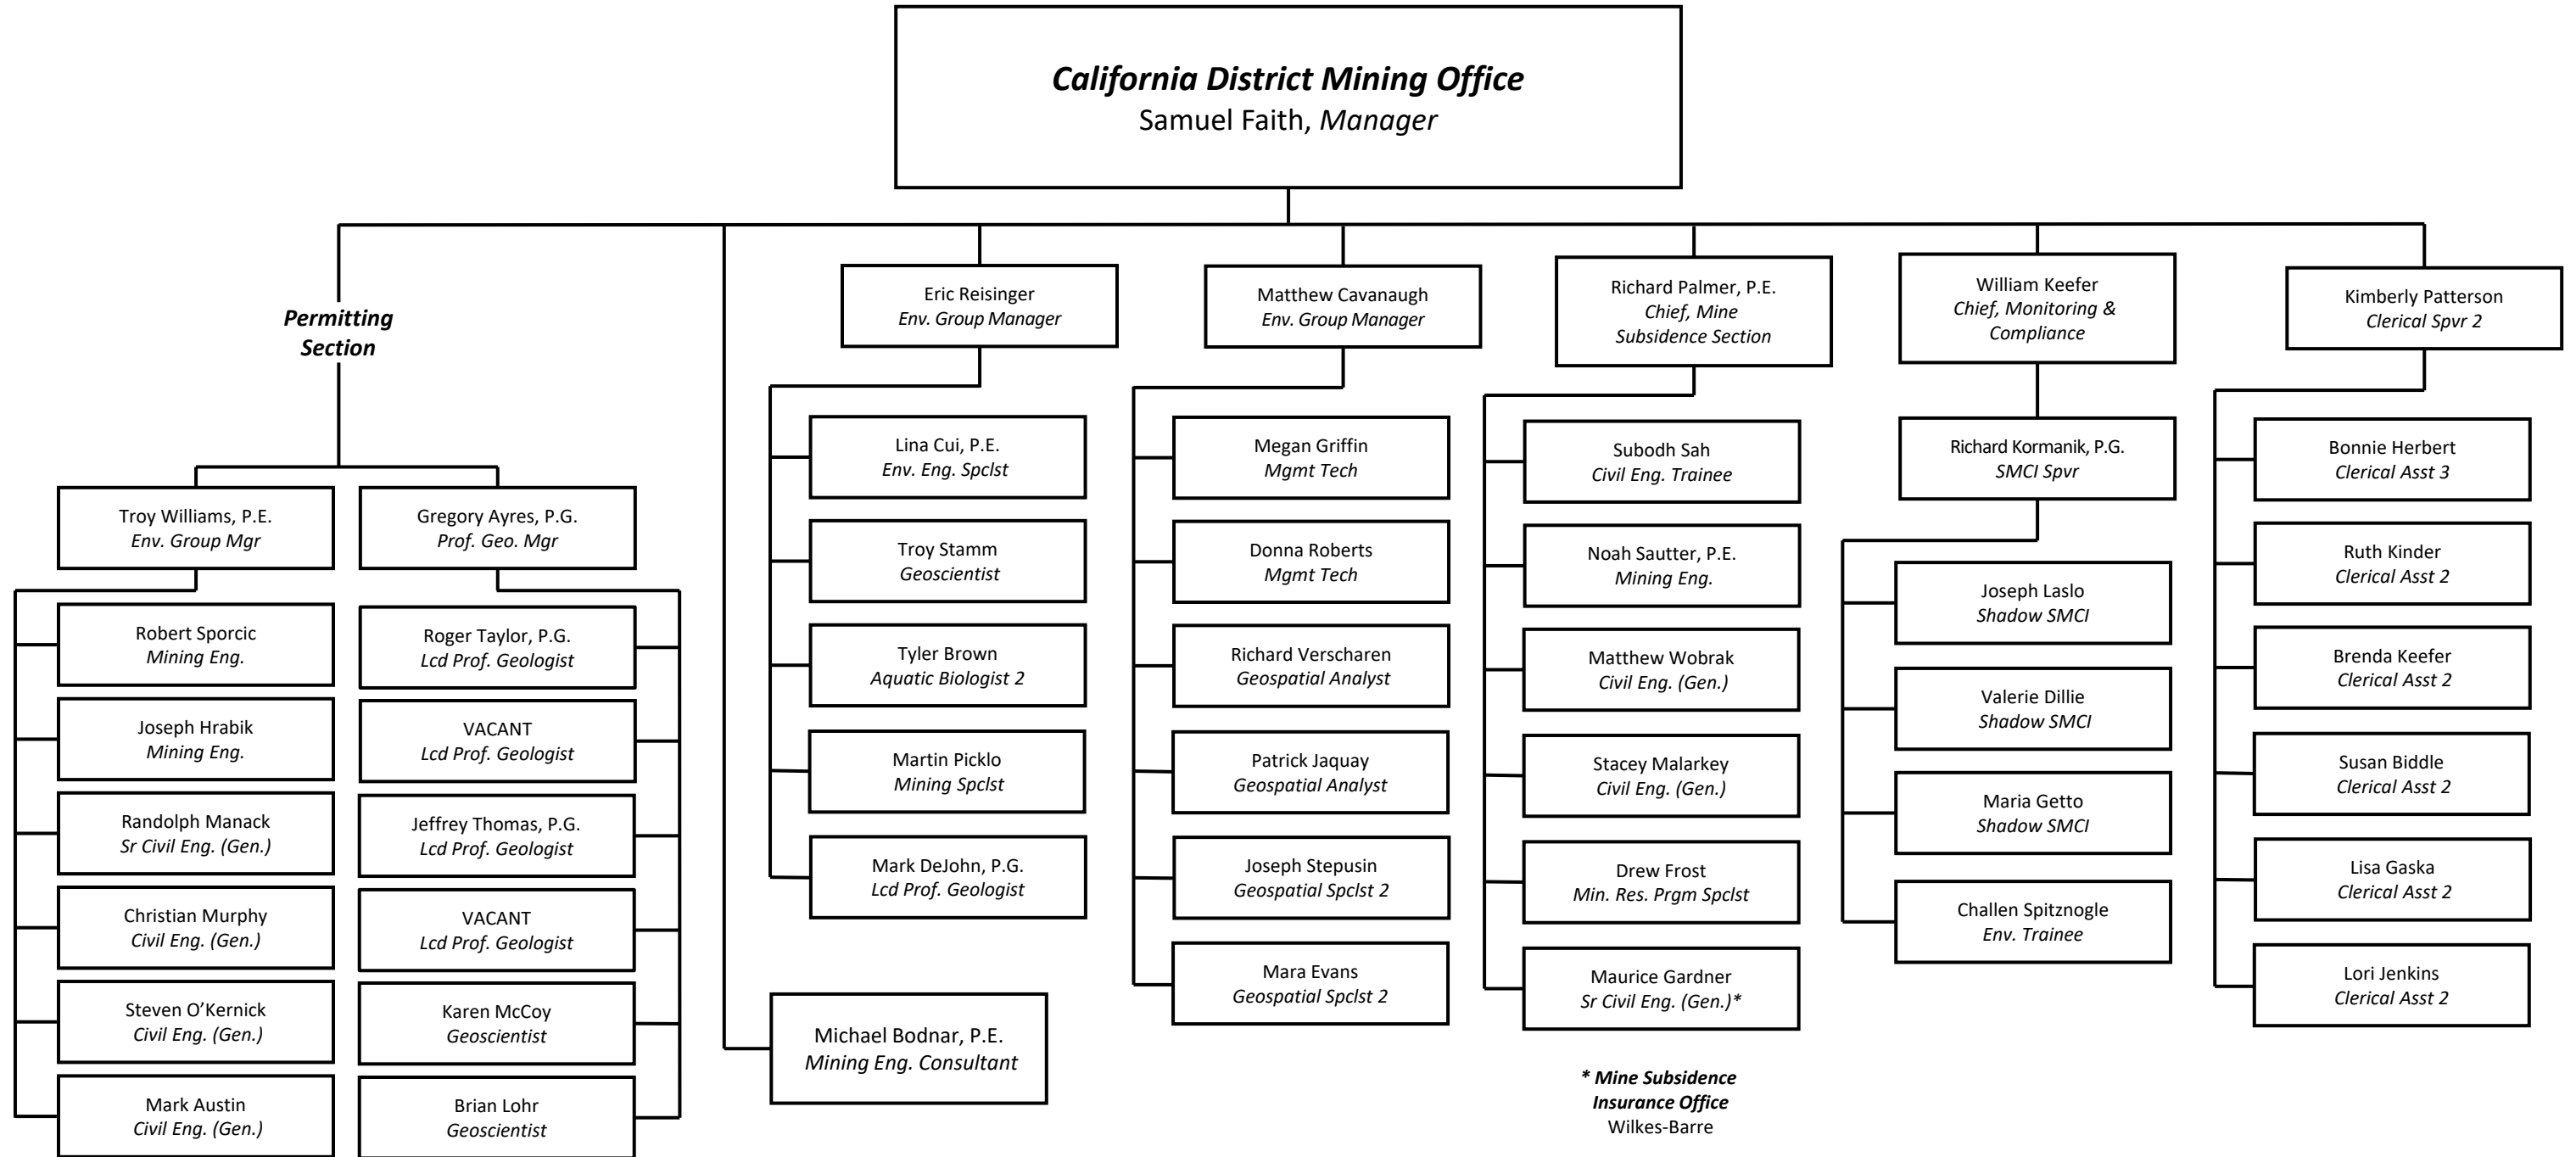

CALIFORNIA DISTRICT MINING OFFICE

* Mine Subsidence Insurance Office
Wilkes-Barre