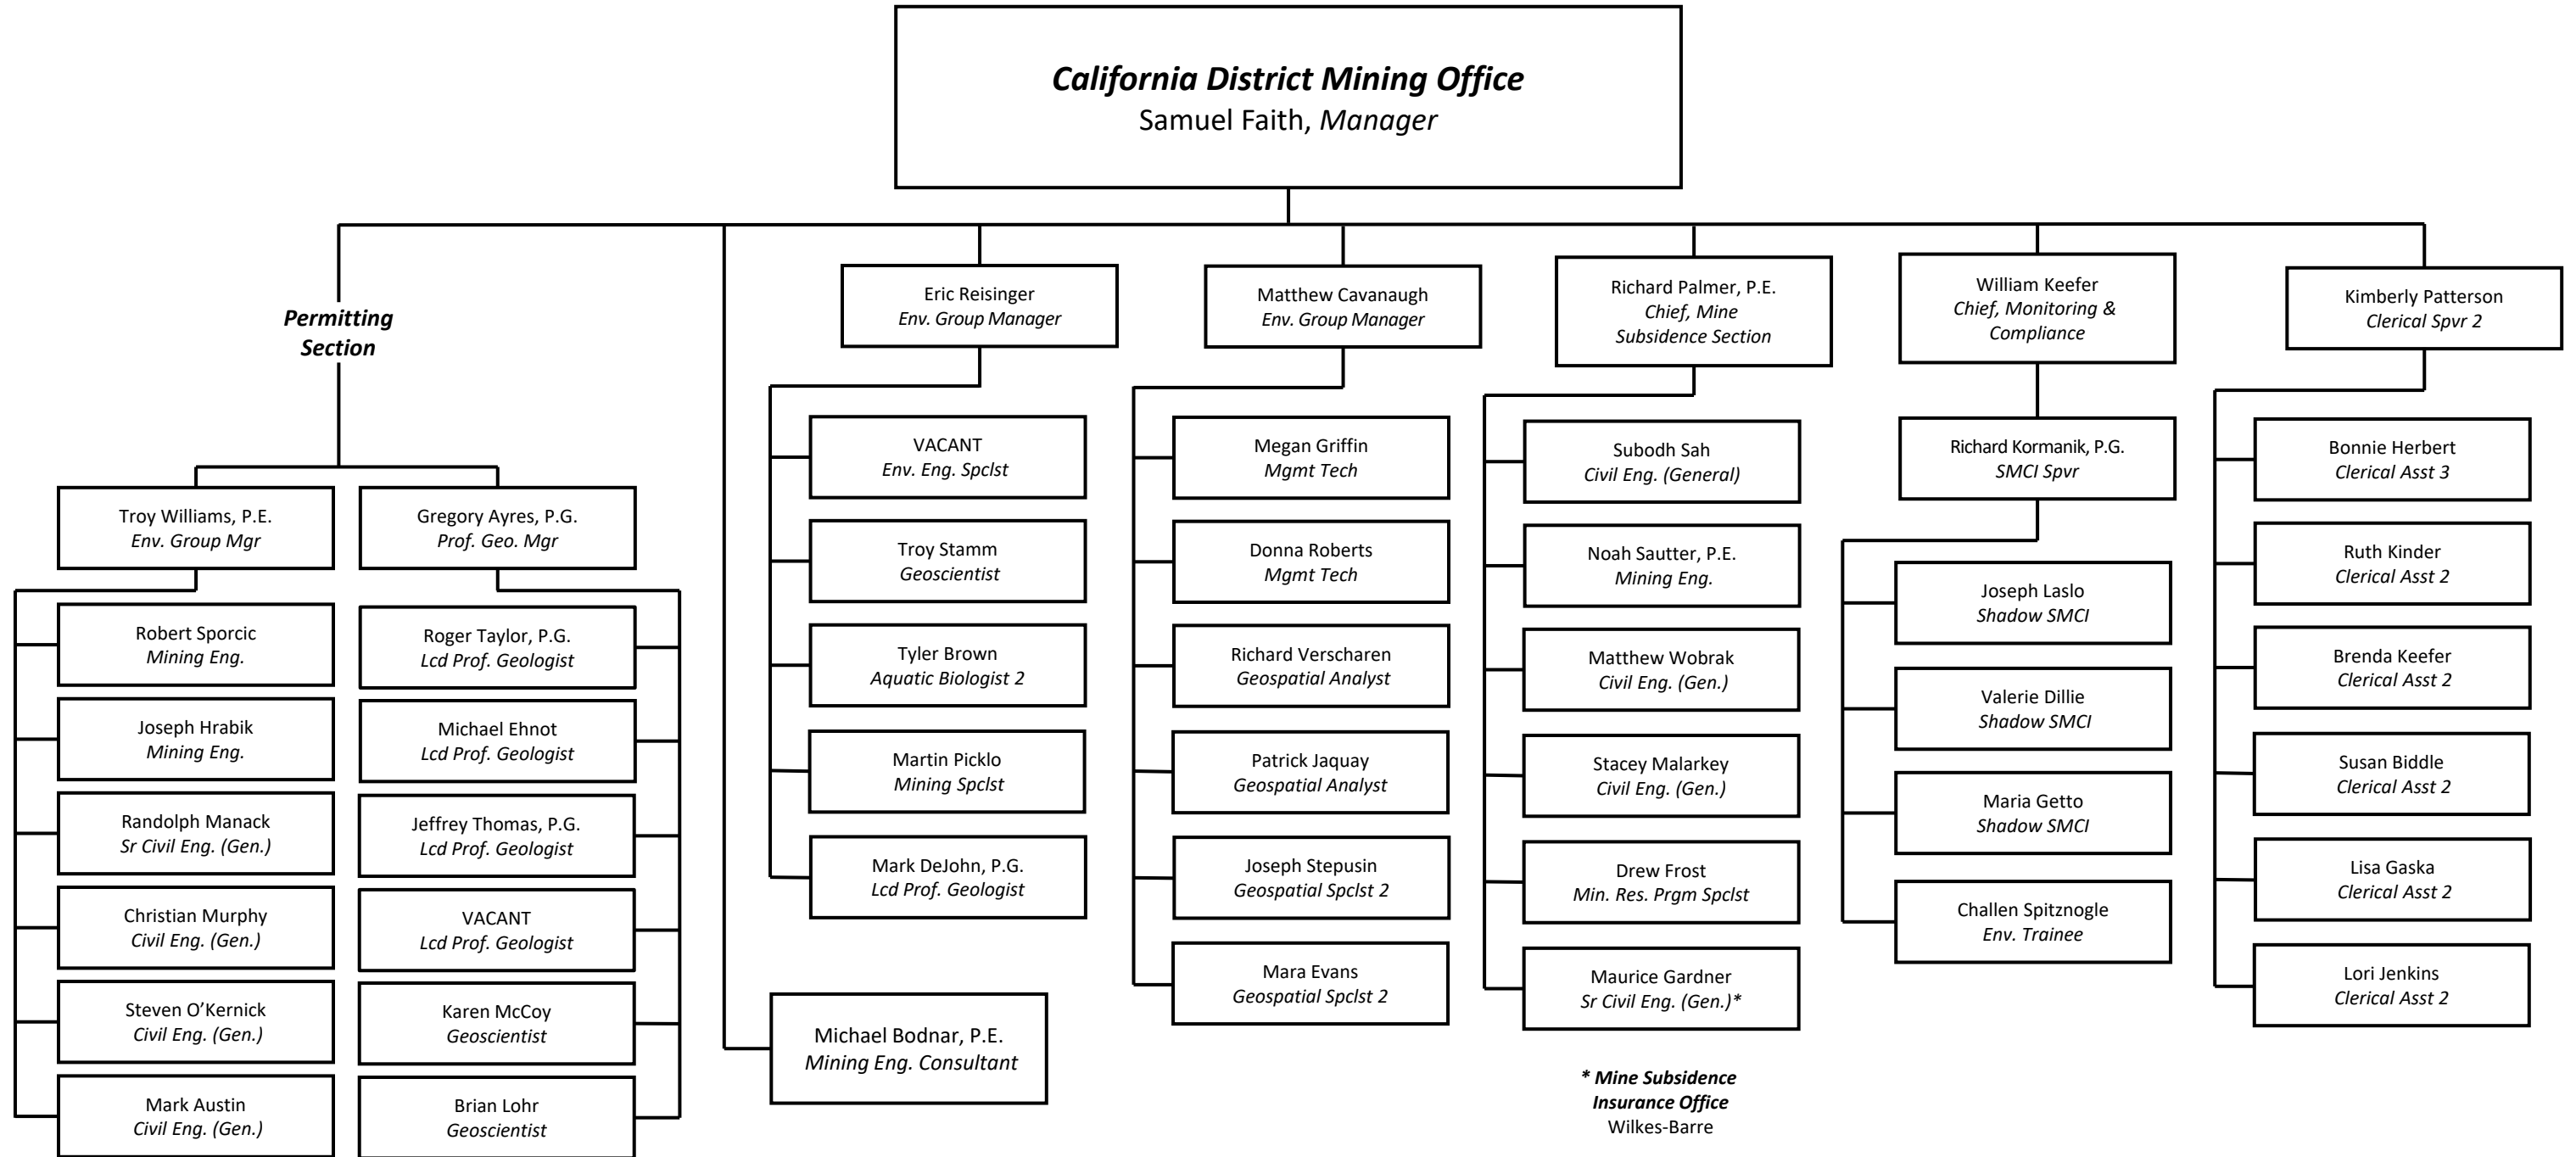

CALIFORNIA DISTRICT MINING OFFICE

* Mine Subsidence Insurance Office
Wilkes-Barre