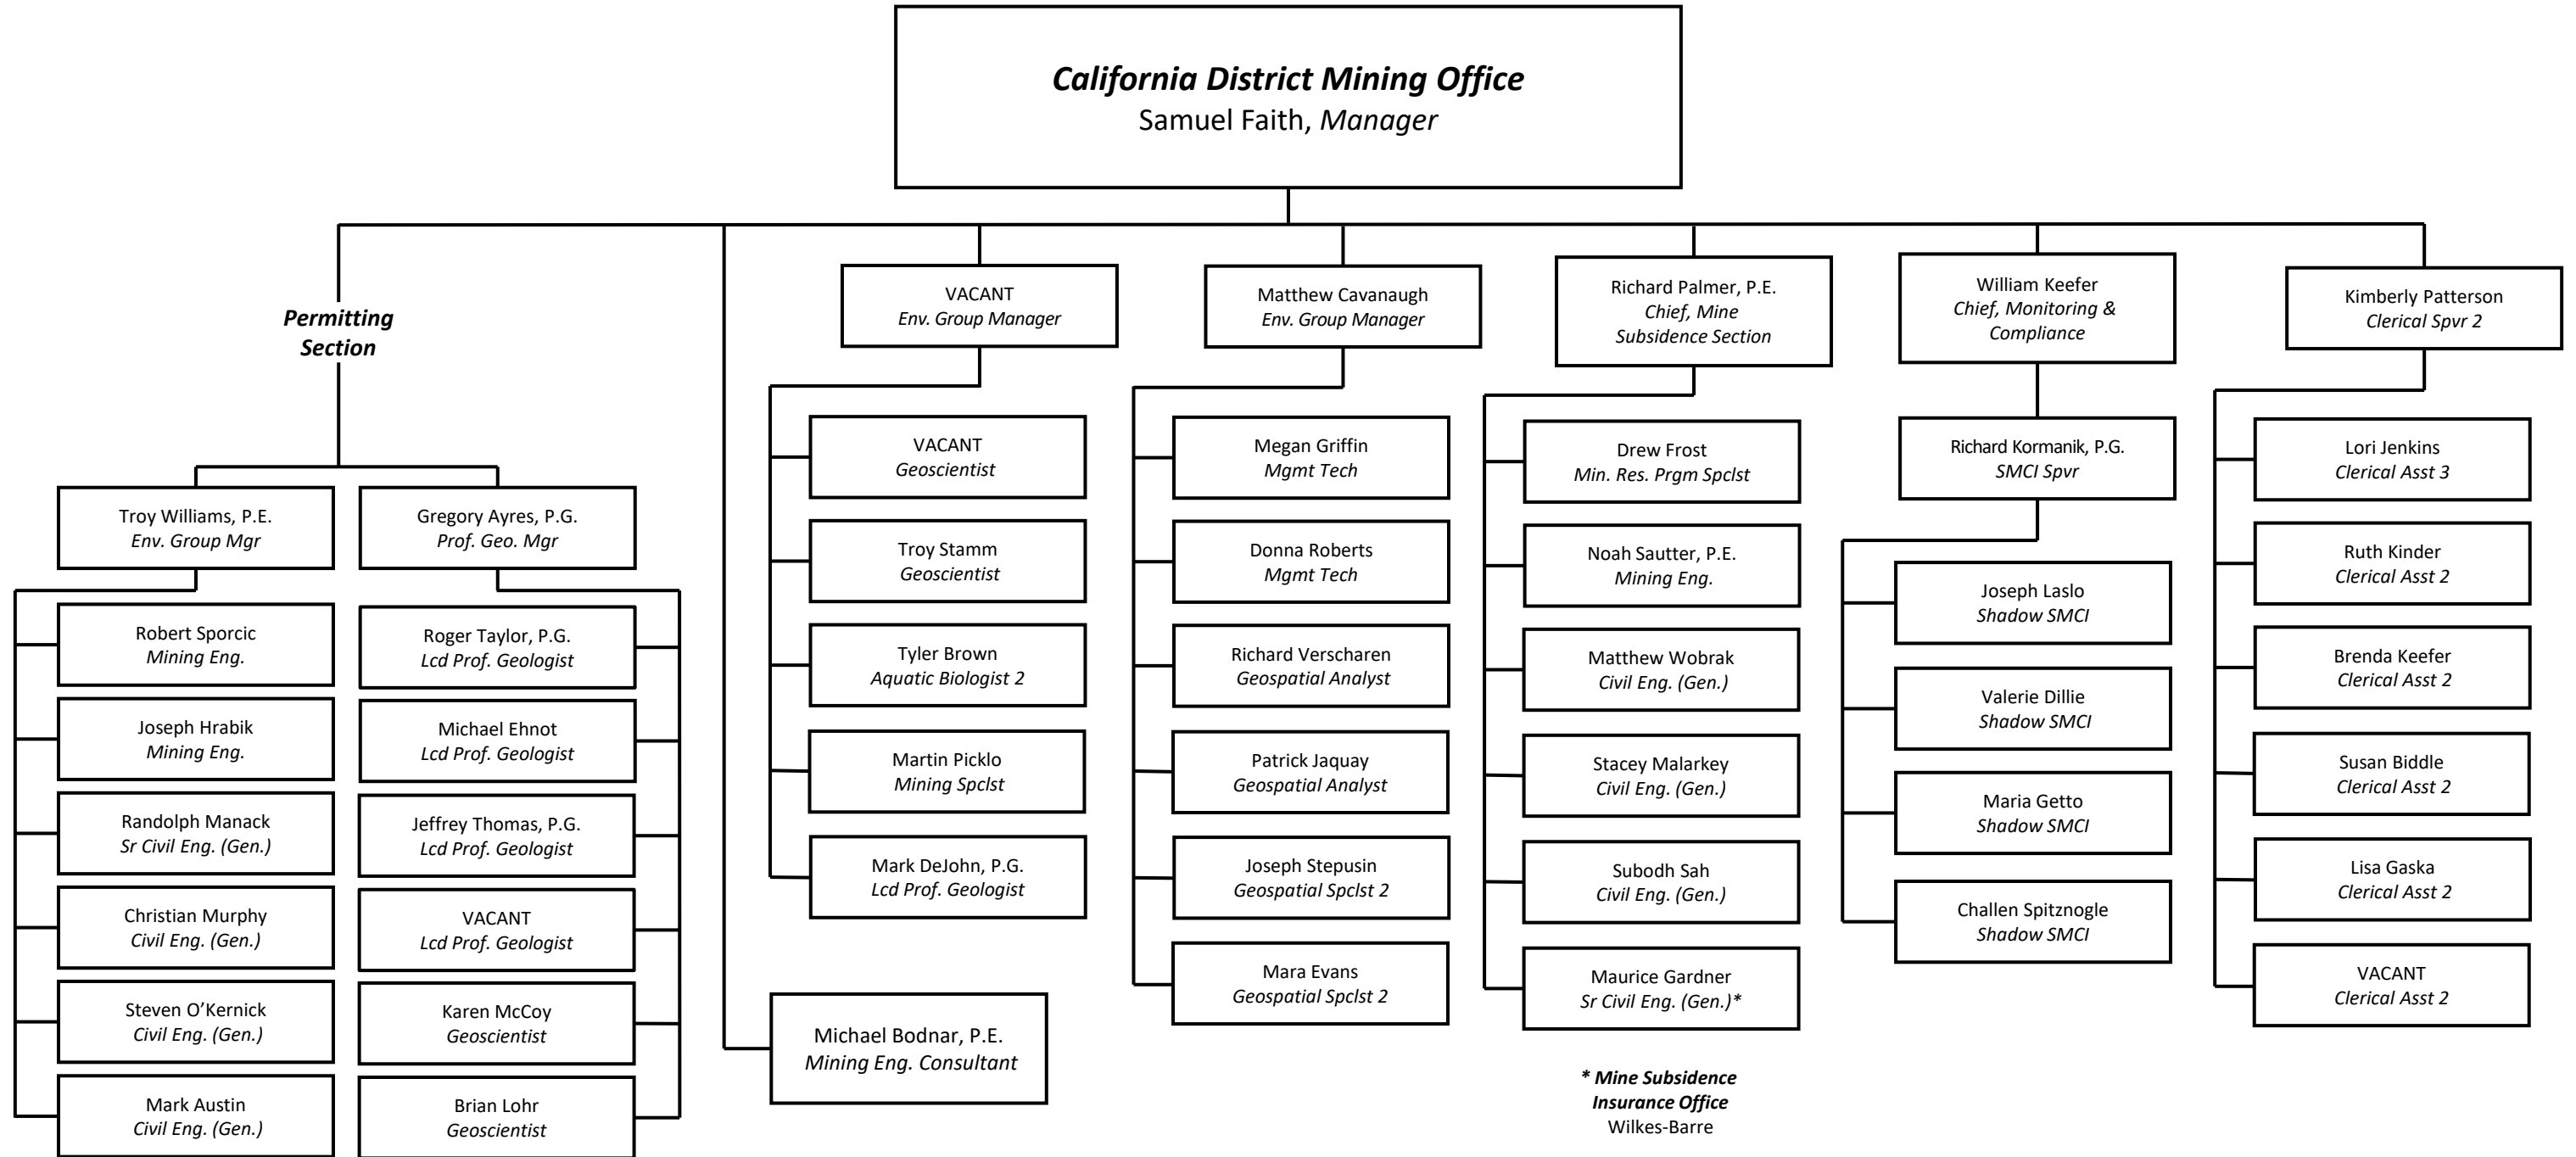

CALIFORNIA DISTRICT MINING OFFICE

* Mine Subsidence Insurance Office
Wilkes-Barre