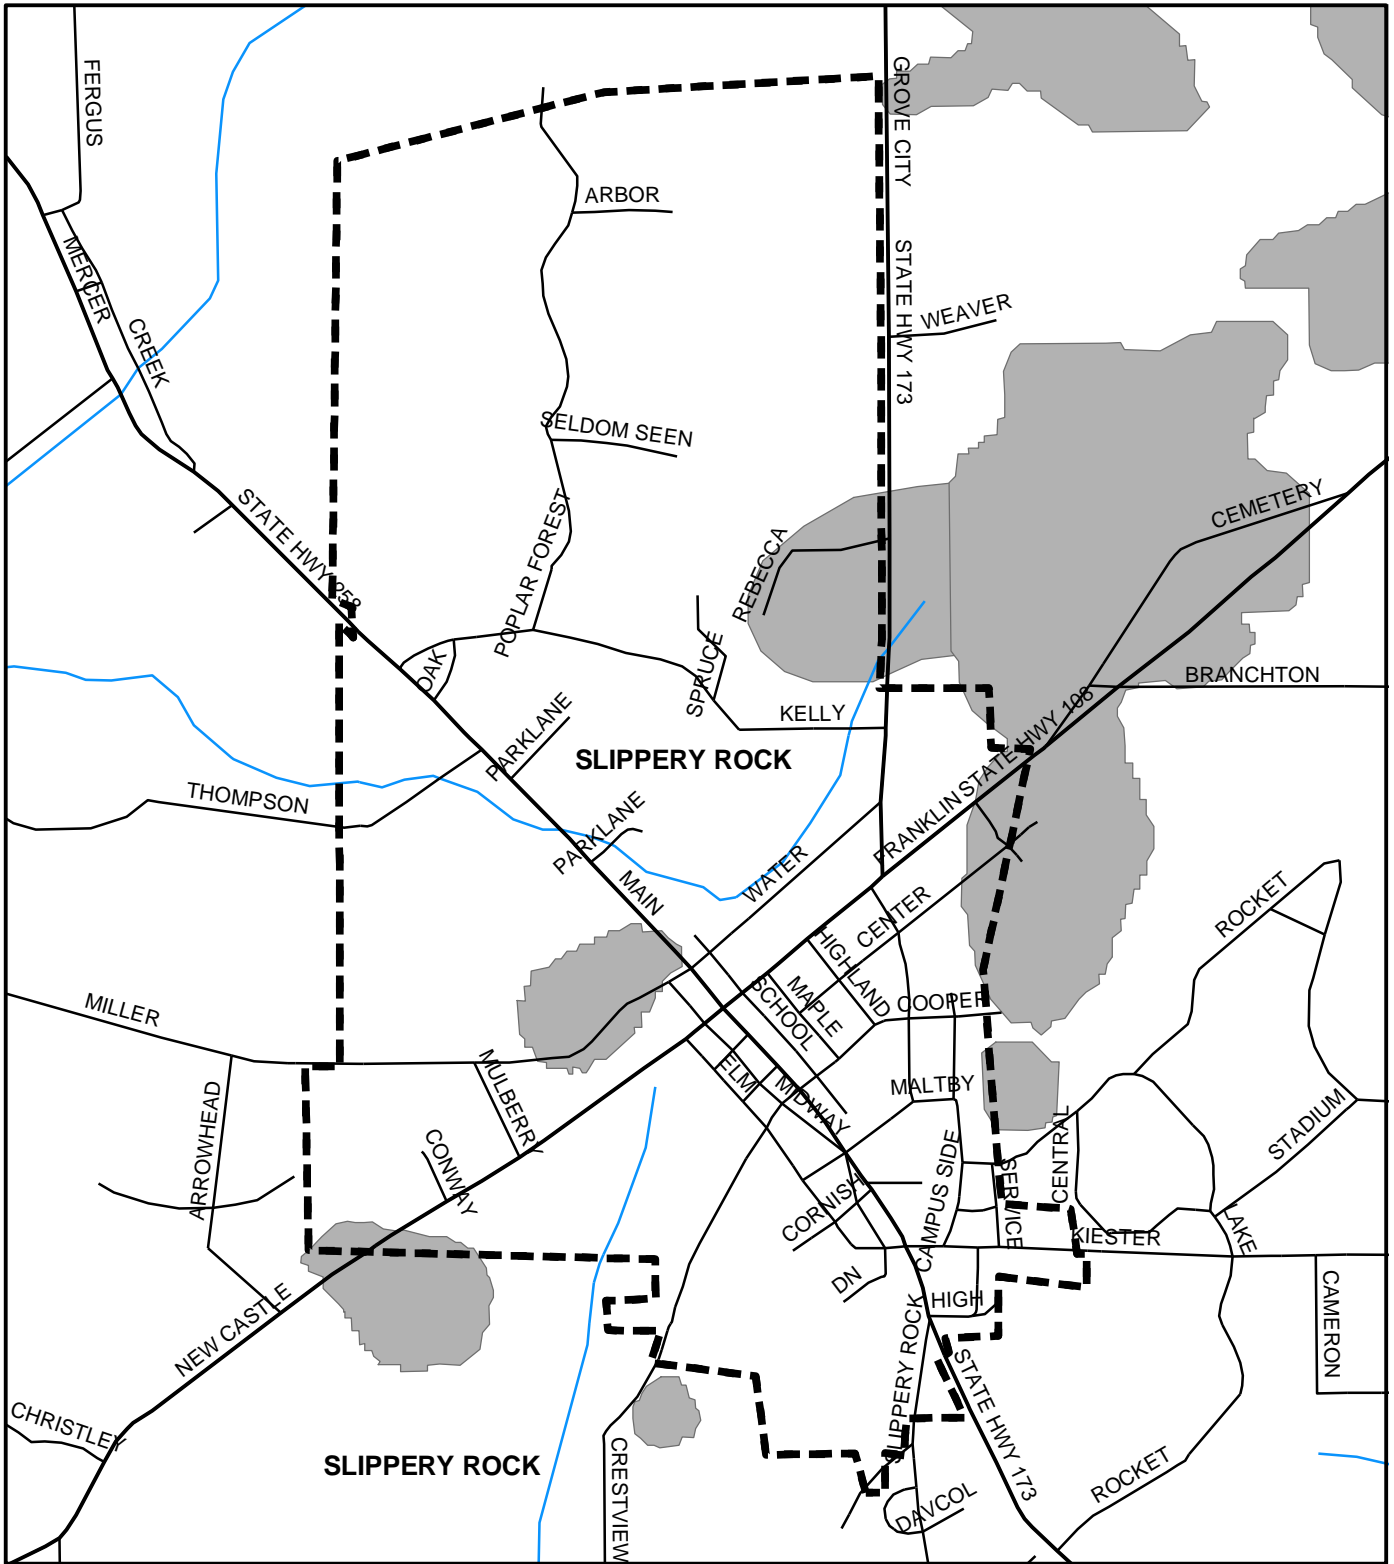

Slippery Rock Boro, Butler County

Legend

-  Municipality Boundary
-  Undermined Area

This map was prepared using information considered to be the best historical data available.

The Department cannot verify the accuracy or completeness of this information.