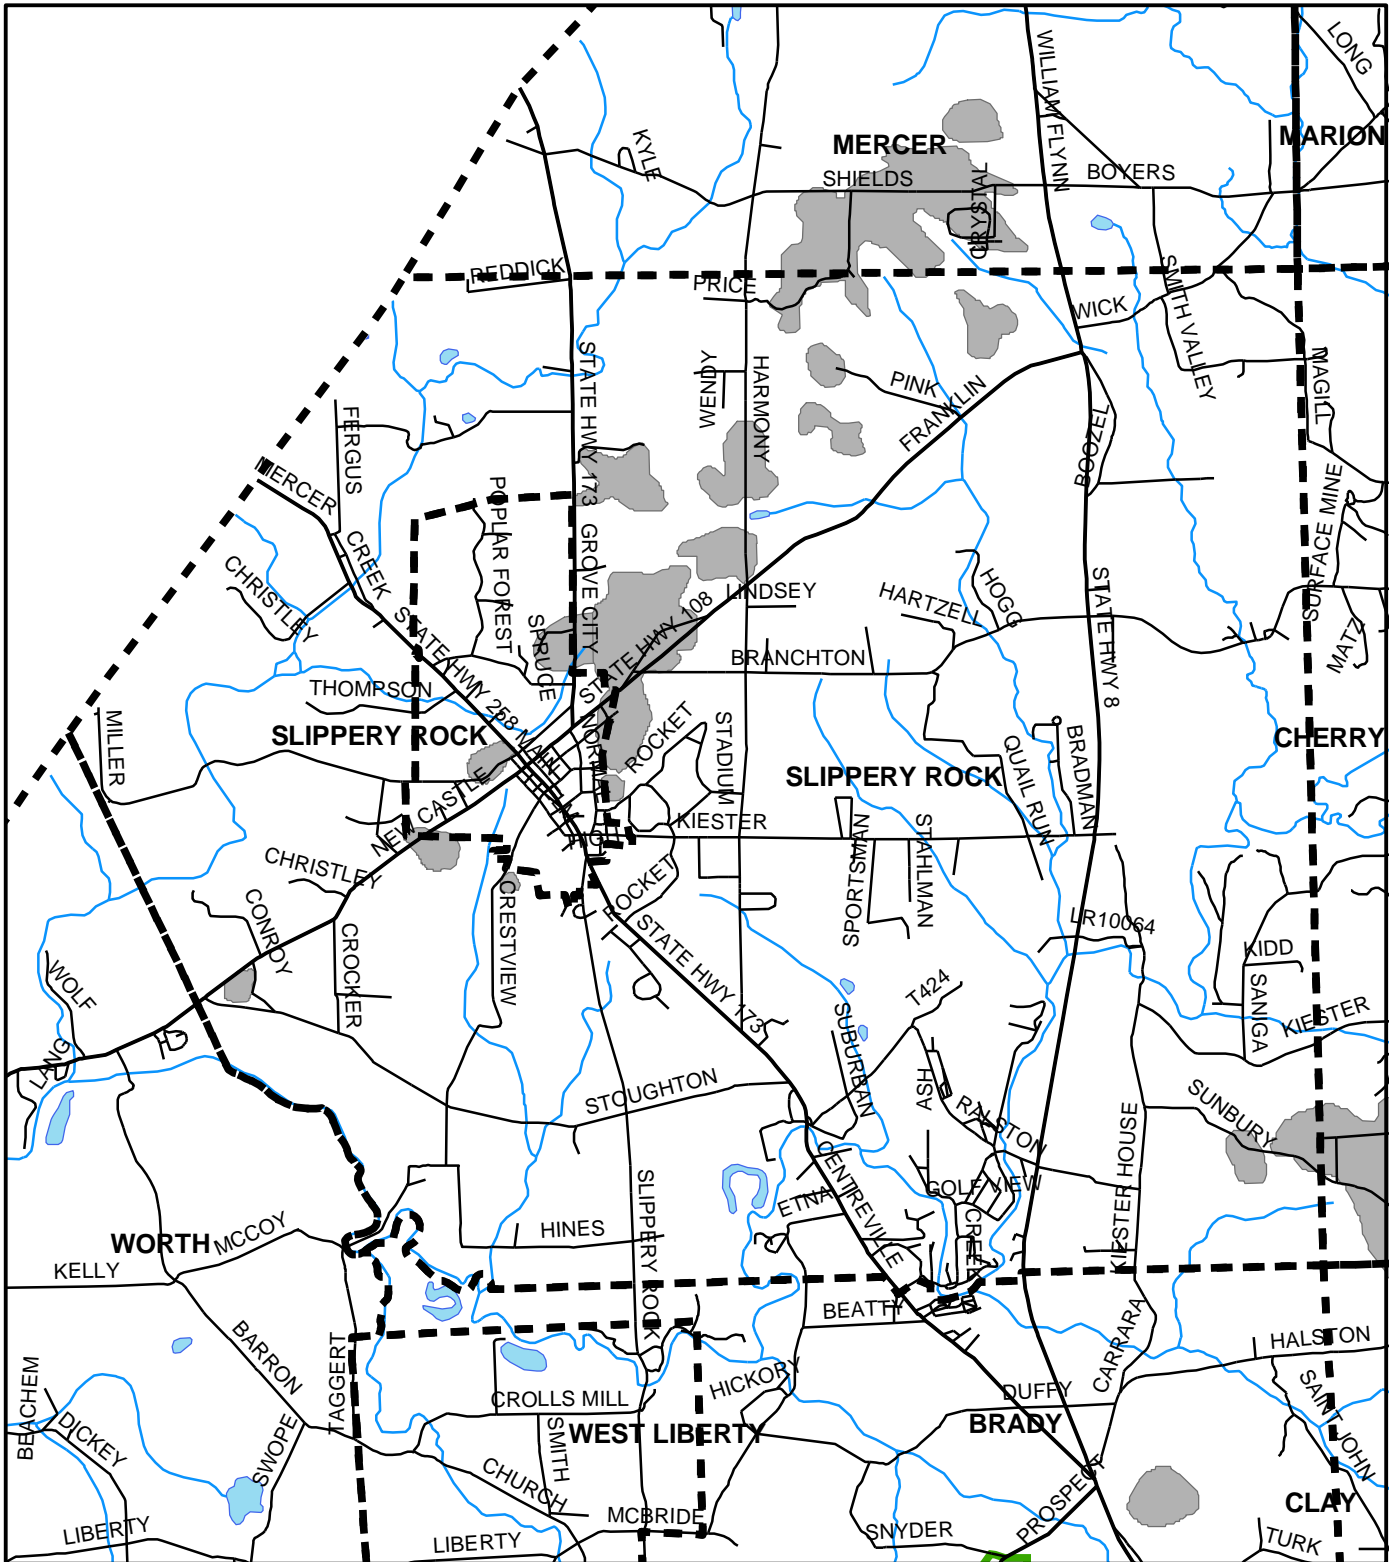

Slippery Rock Twp, Butler County

Legend

-  Municipality Boundary
-  Undermined Area

This map was prepared using information considered to be the best historical data available.

The Department cannot verify the accuracy or completeness of this information.