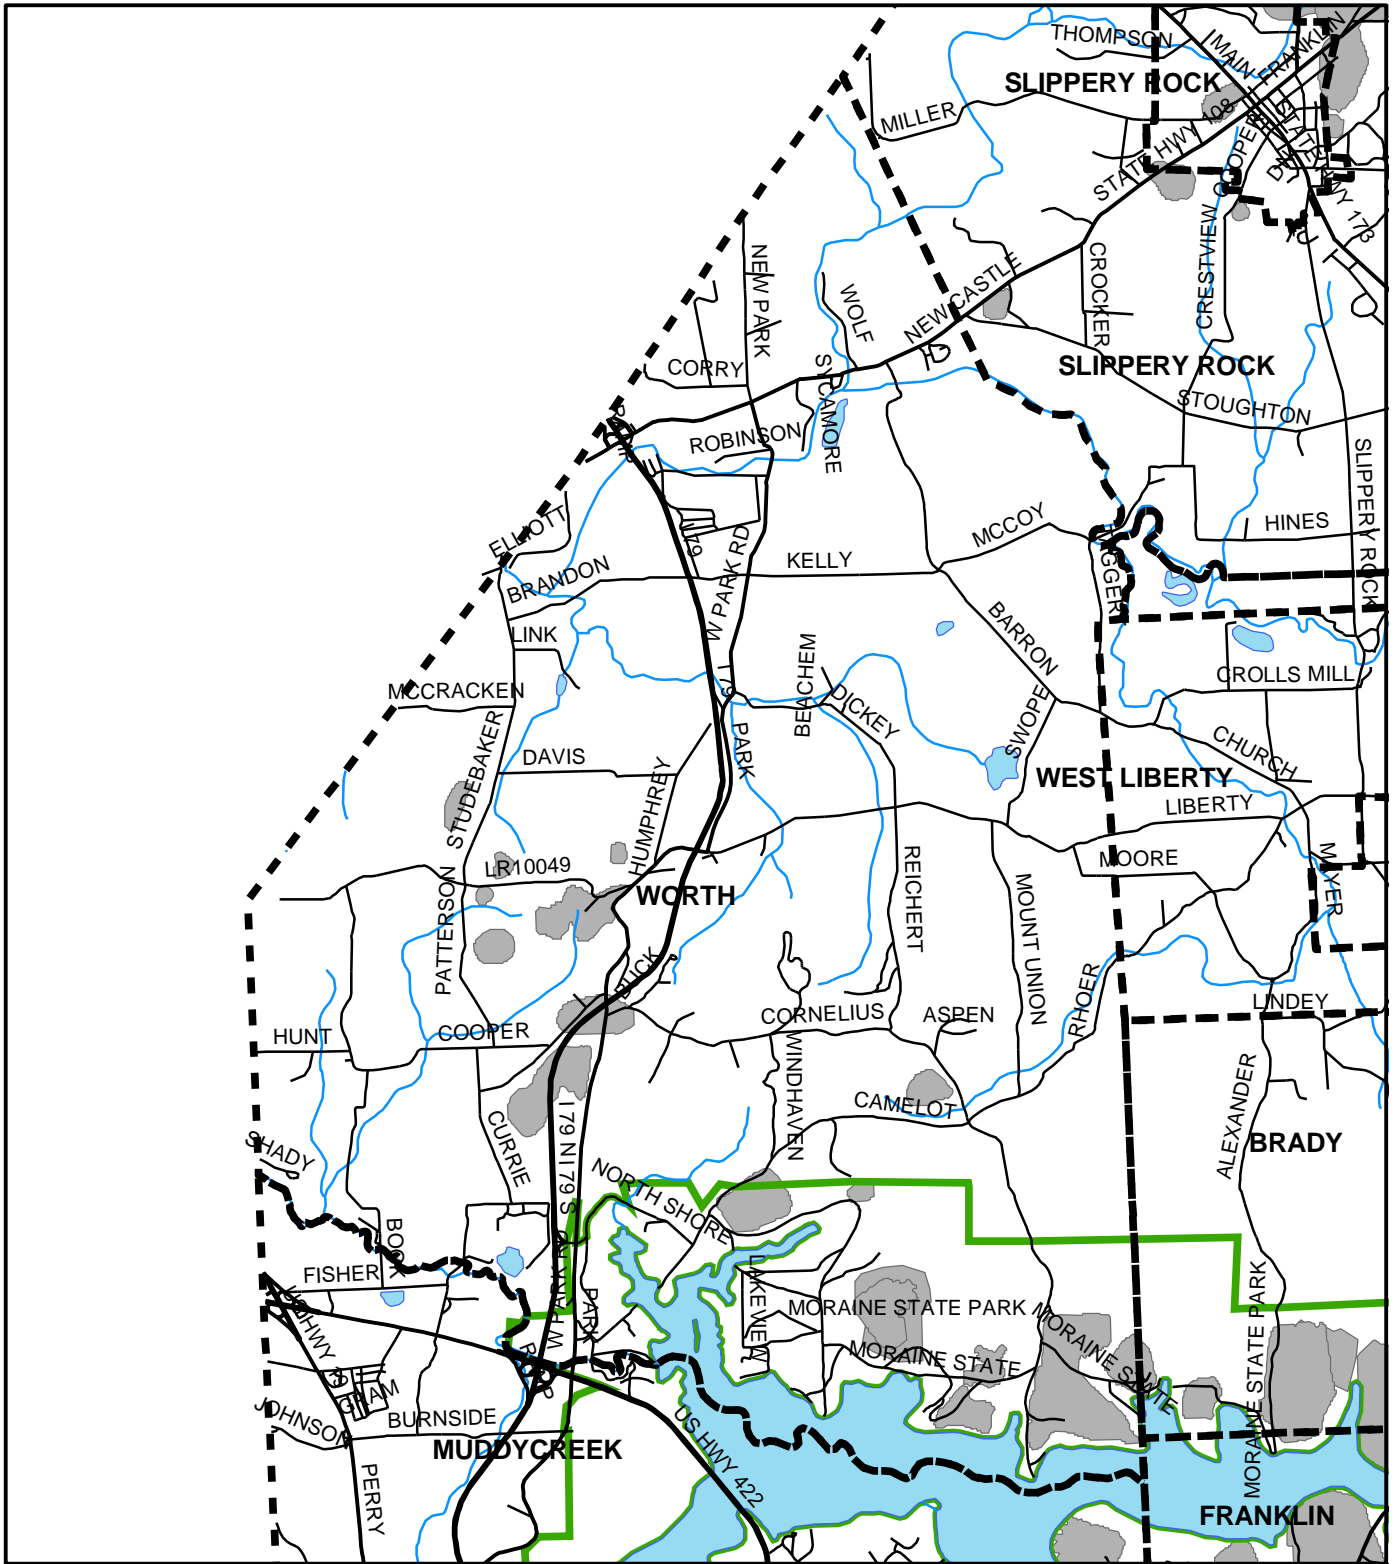

Worth Twp, Butler County

Legend

-  Municipality Boundary
-  Undermined Area

This map was prepared using information considered to be the best historical data available.

The Department cannot verify the accuracy or completeness of this information.