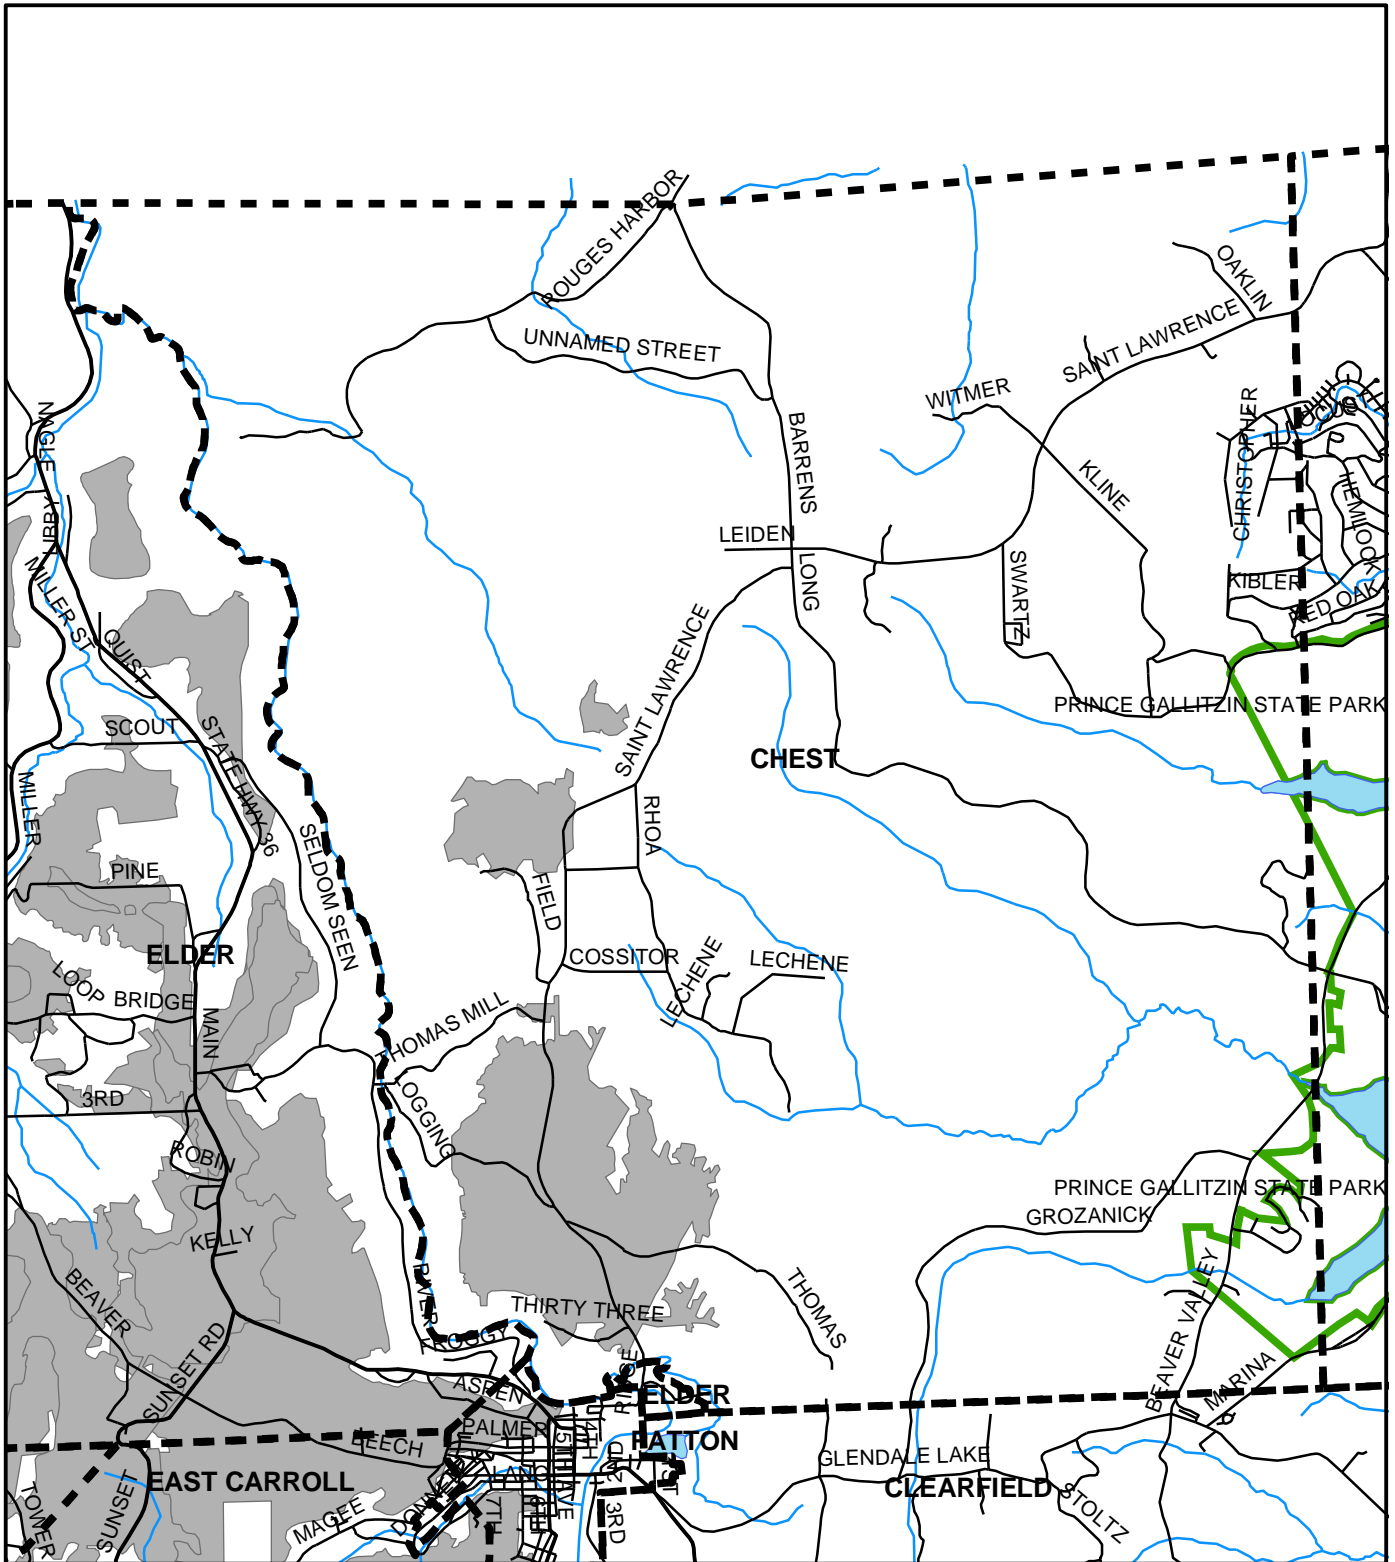

Chest Twp, Cambria County

Legend

-  Municipality Boundary
-  Undermined Area

This map was prepared using information considered to be the best historical data available.

The Department cannot verify the accuracy or completeness of this information.