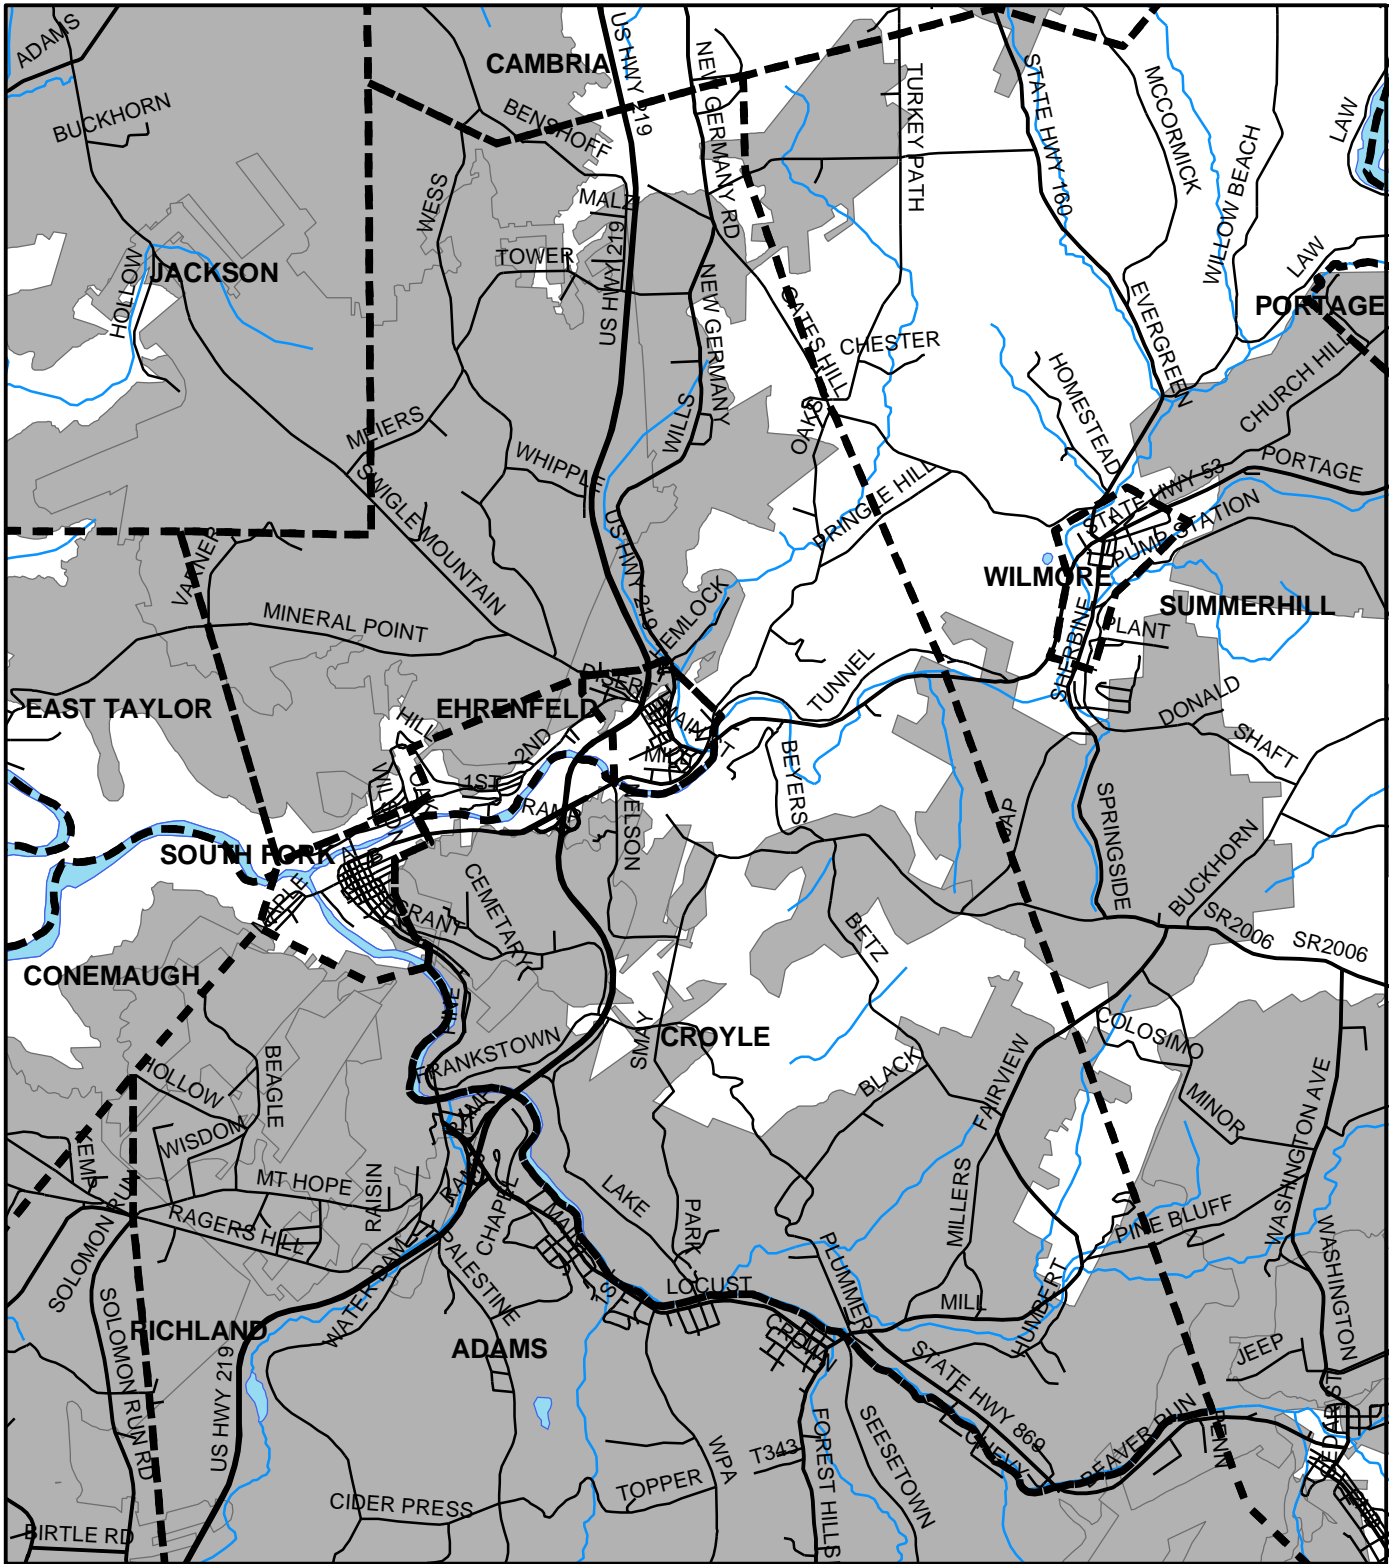

# Croyle Twp, Cambria County

**Legend**

- Municipality Boundary
- Undermined Area

This map was prepared using information considered to be the best historical data available.

The Department cannot verify the accuracy or completeness of this information.