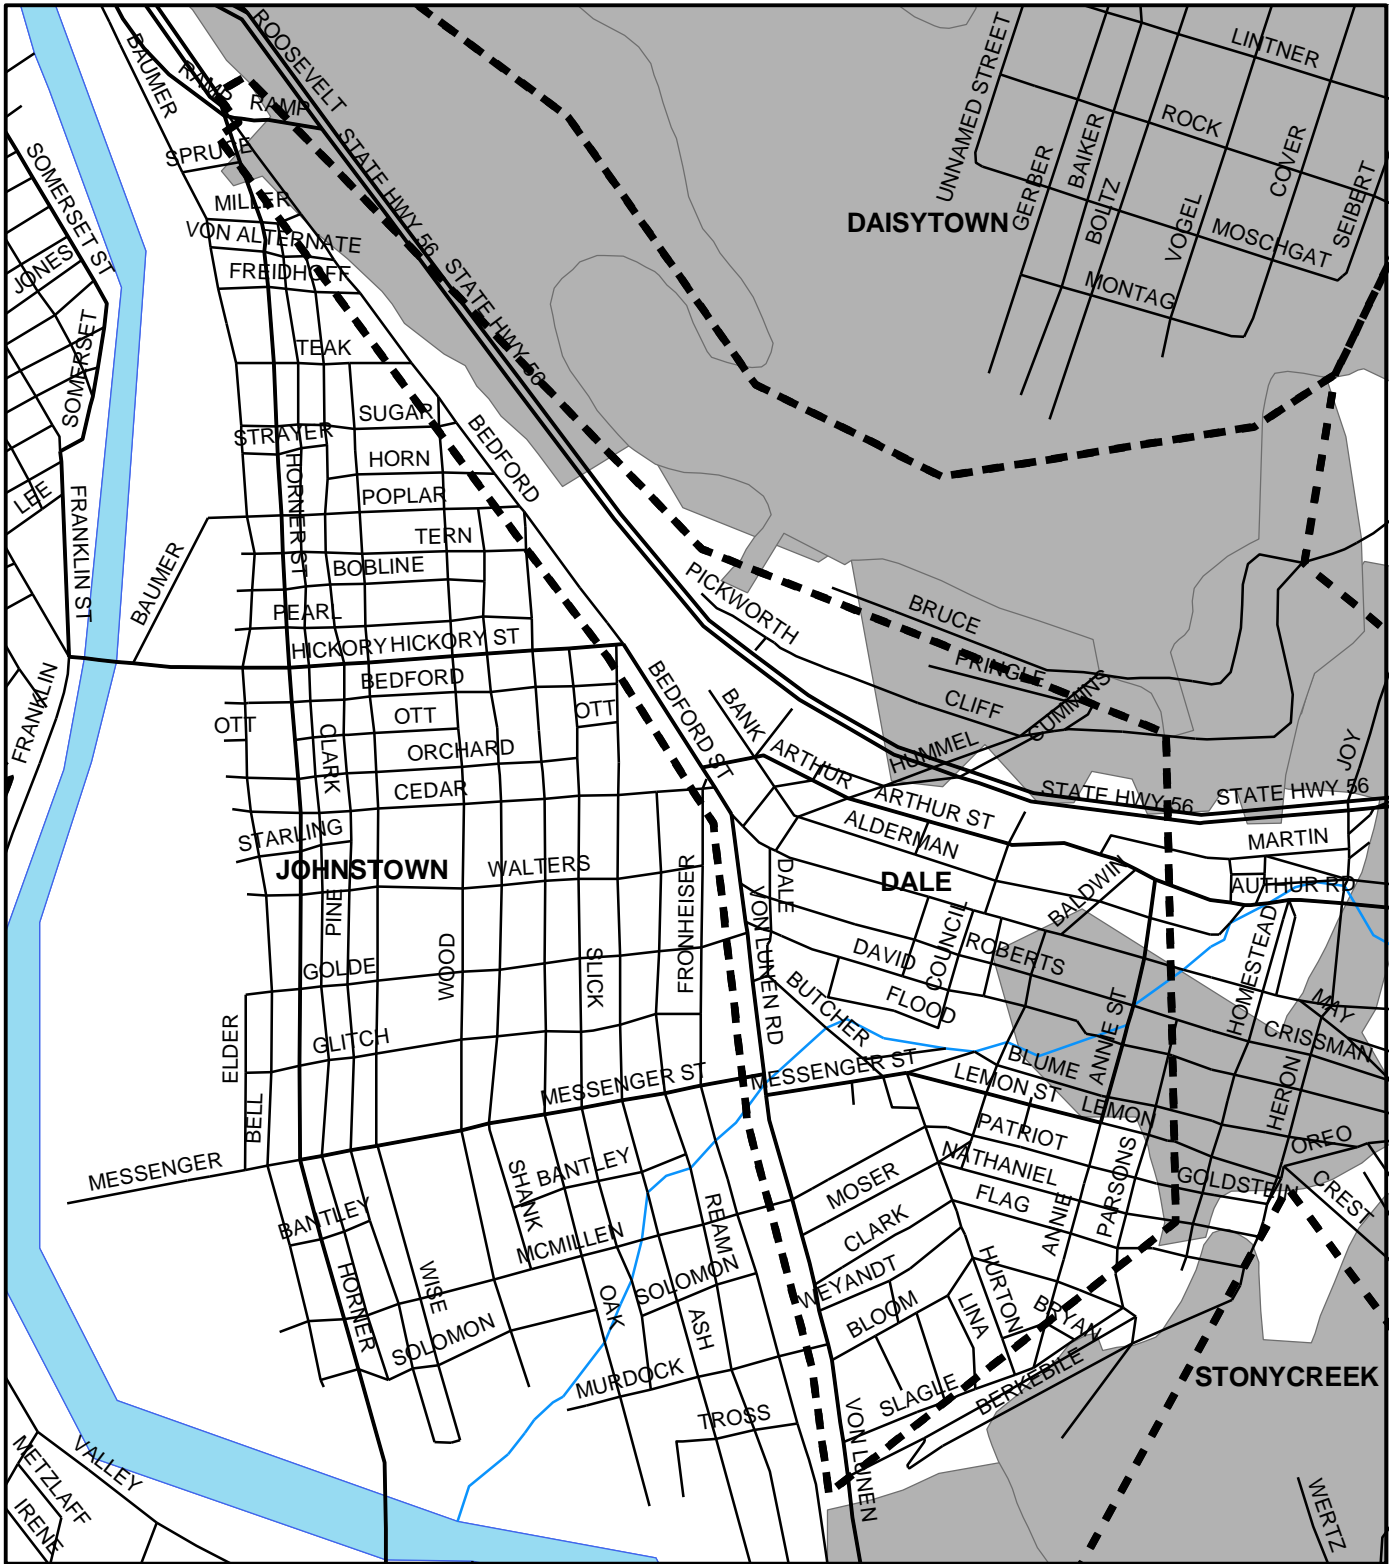

Dale Boro, Cambria County

Legend

-  Municipality Boundary
-  Undermined Area

This map was prepared using information considered to be the best historical data available.

The Department cannot verify the accuracy or completeness of this information.