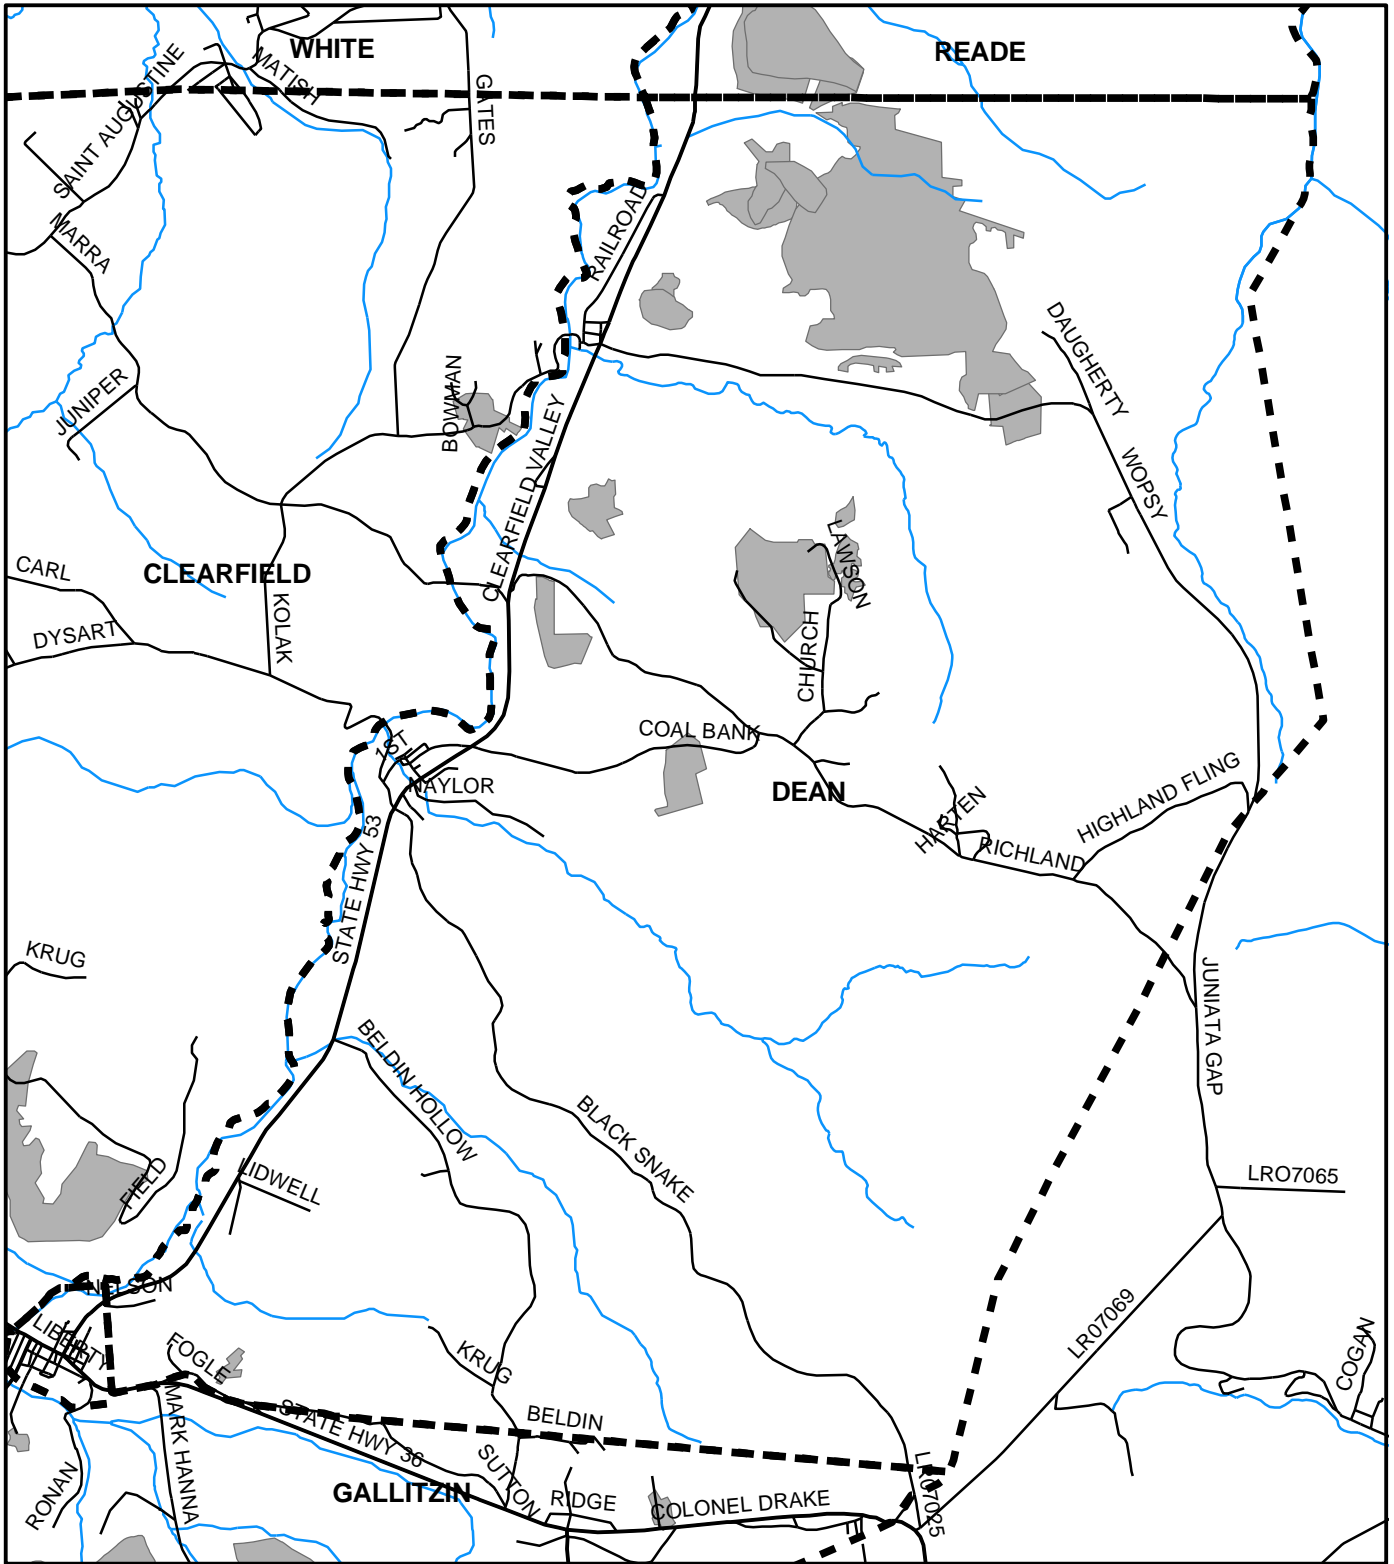

Dean Twp, Cambria County

Legend

-  Municipality Boundary
-  Undermined Area

This map was prepared using information considered to be the best historical data available.

The Department cannot verify the accuracy or completeness of this information.