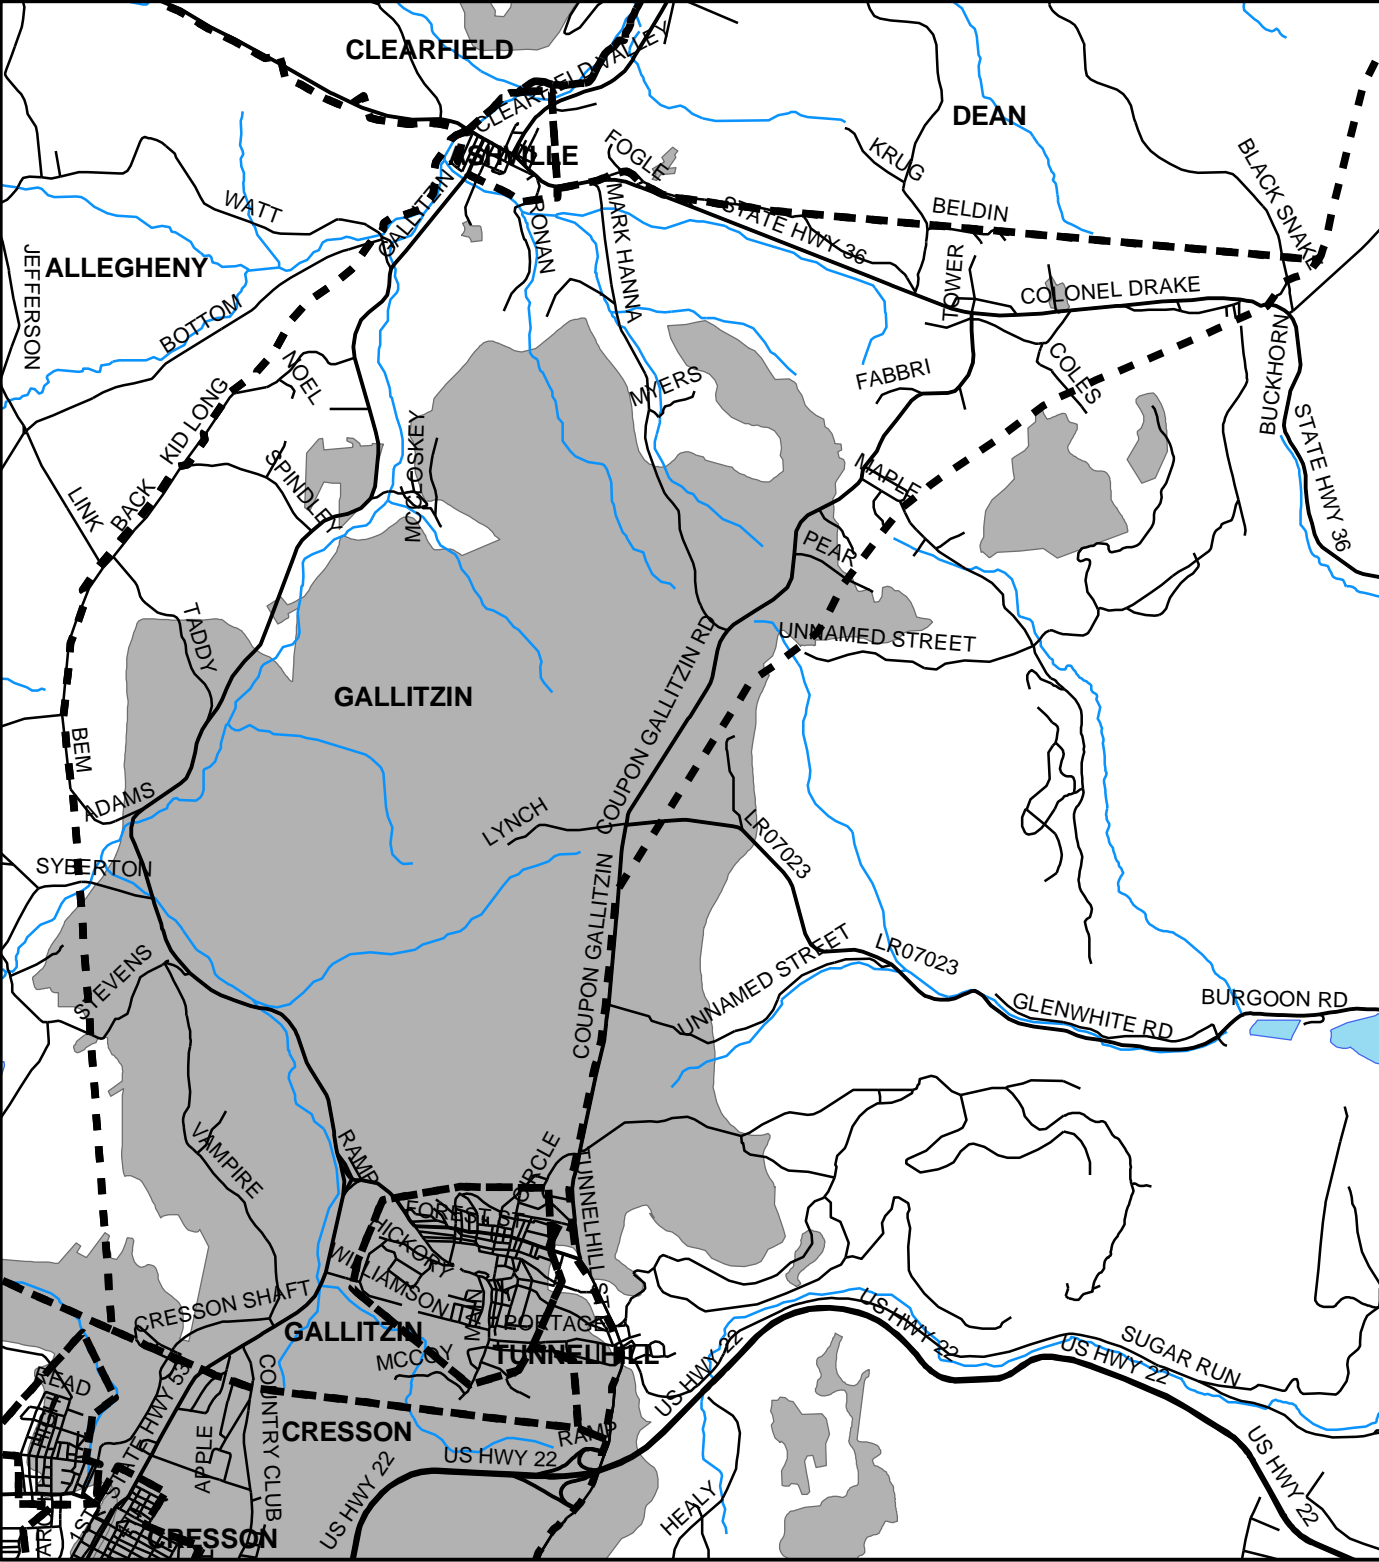

Gallitzin Twp, Cambria County

Legend

- Municipality Boundary
- Undermined Area

This map was prepared using information considered to be the best historical data available.

The Department cannot verify the accuracy or completeness of this information.