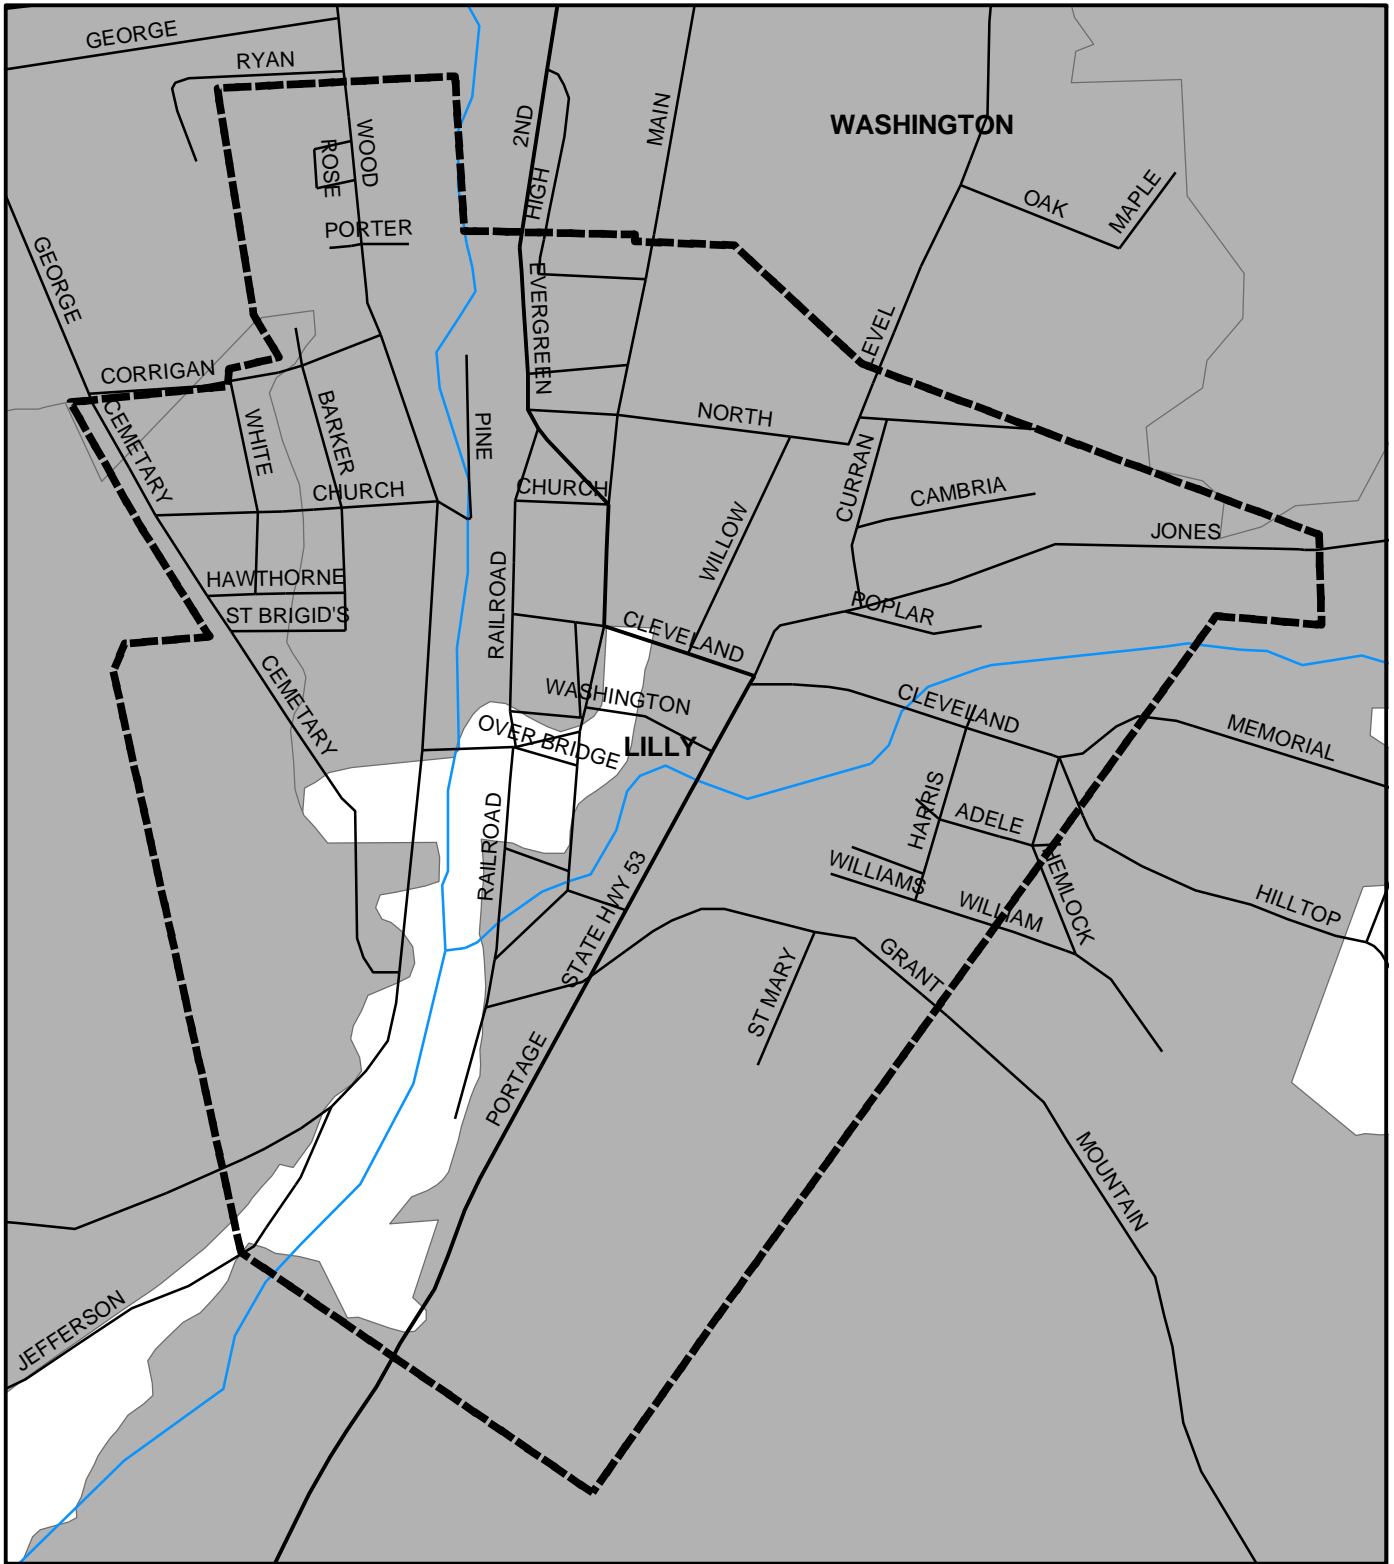

Lilly Boro, Cambria County

Legend

-  Municipality Boundary
-  Undermined Area

This map was prepared using information considered to be the best historical data available.

The Department cannot verify the accuracy or completeness of this information.