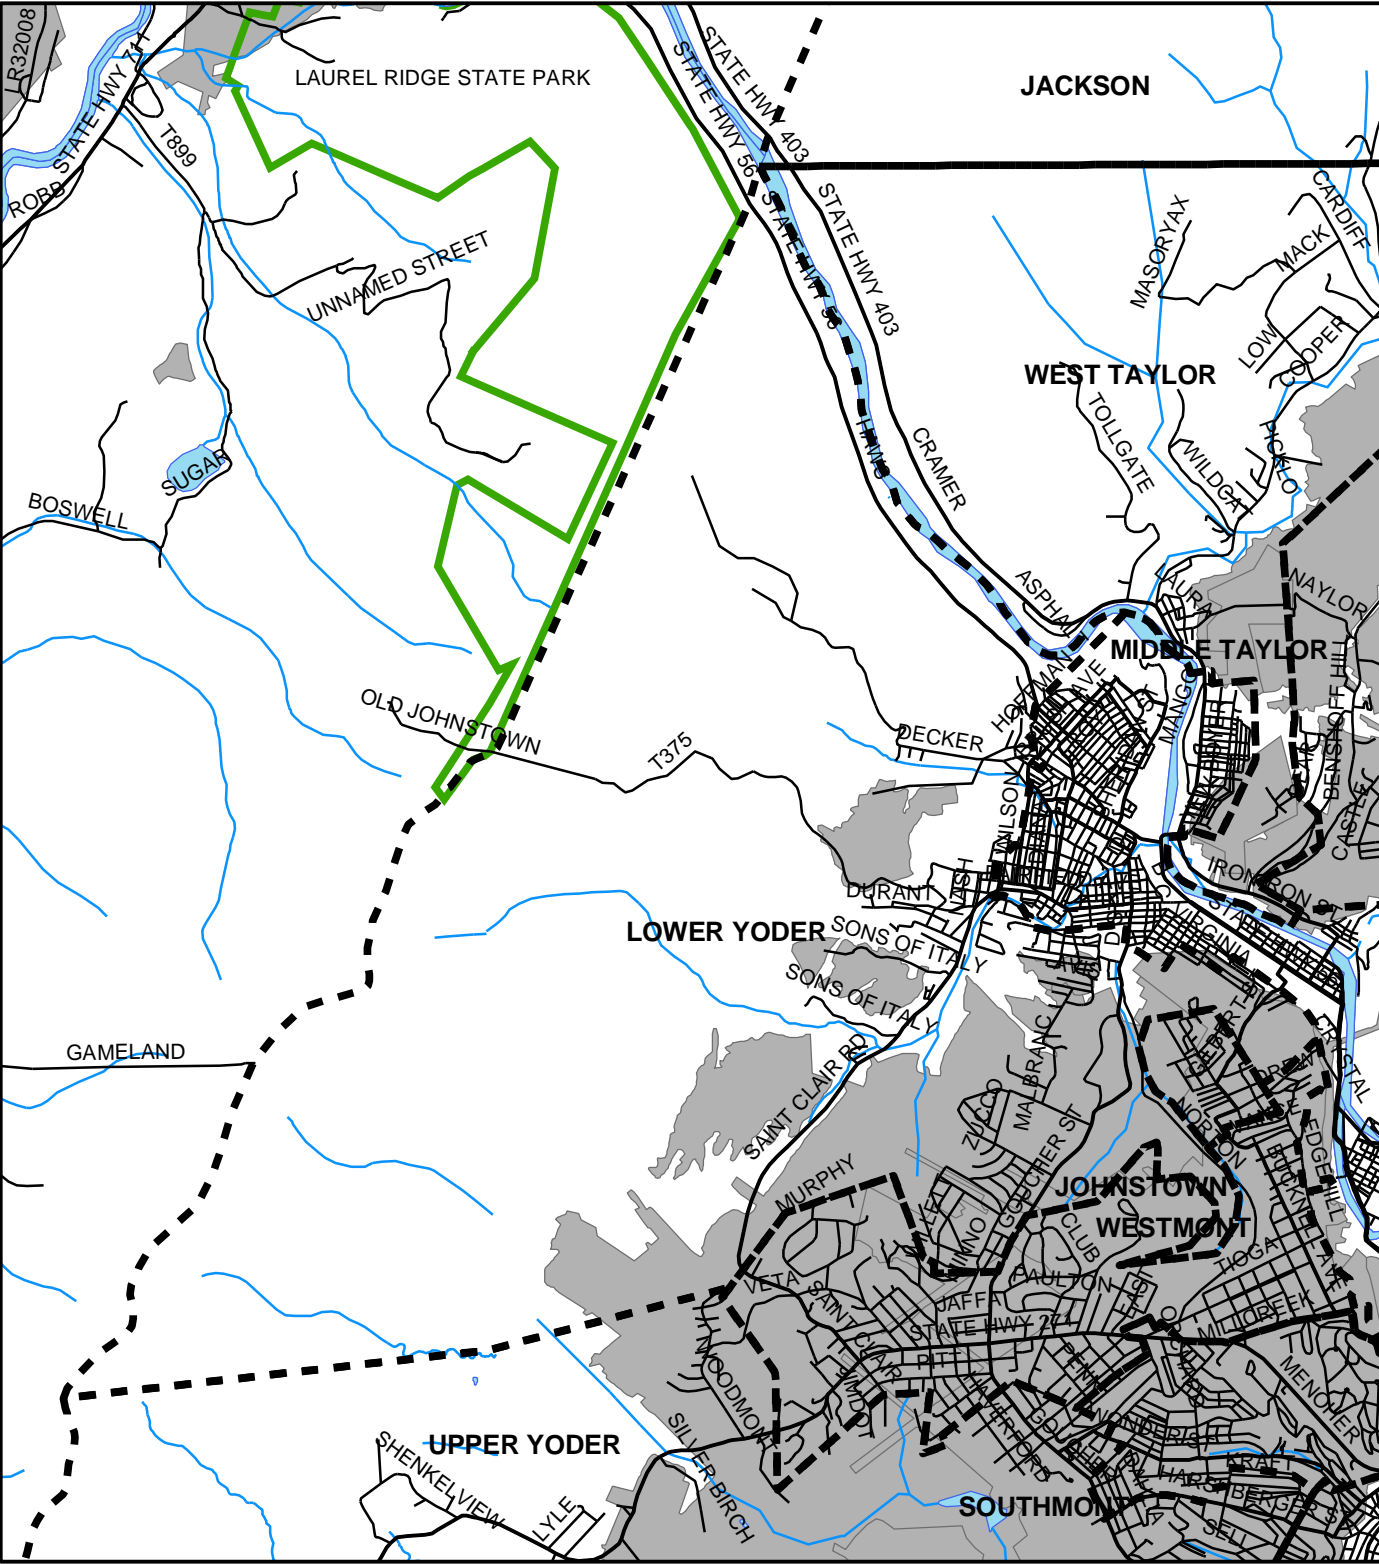

# Lower Yoder Twp, Cambria County

**Legend**

- Municipality Boundary
- Undermined Area

This map was prepared using information considered to be the best historical data available.

The Department cannot verify the accuracy or completeness of this information.