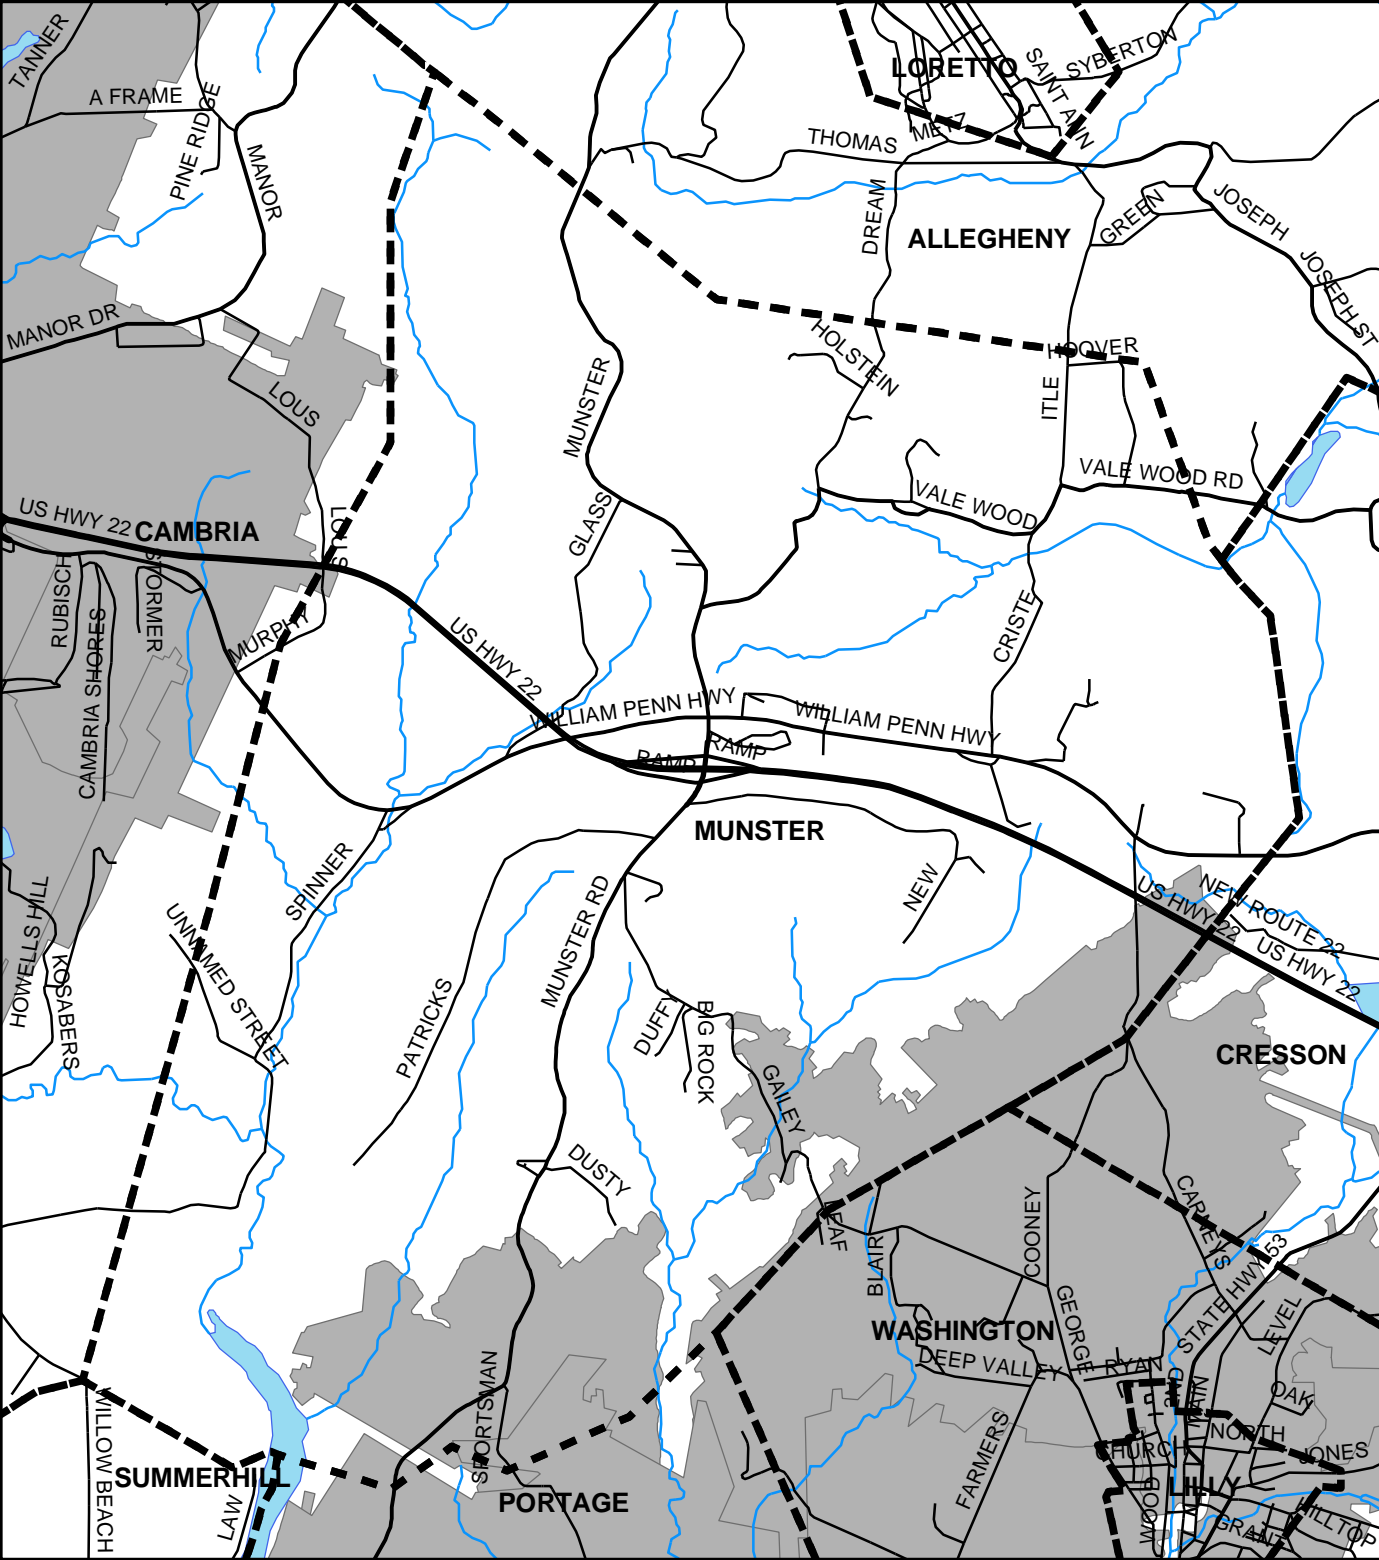

# Munster Twp, Cambria County

**Legend**

- Municipality Boundary
- Undermined Area

This map was prepared using information considered to be the best historical data available.

The Department cannot verify the accuracy or completeness of this information.