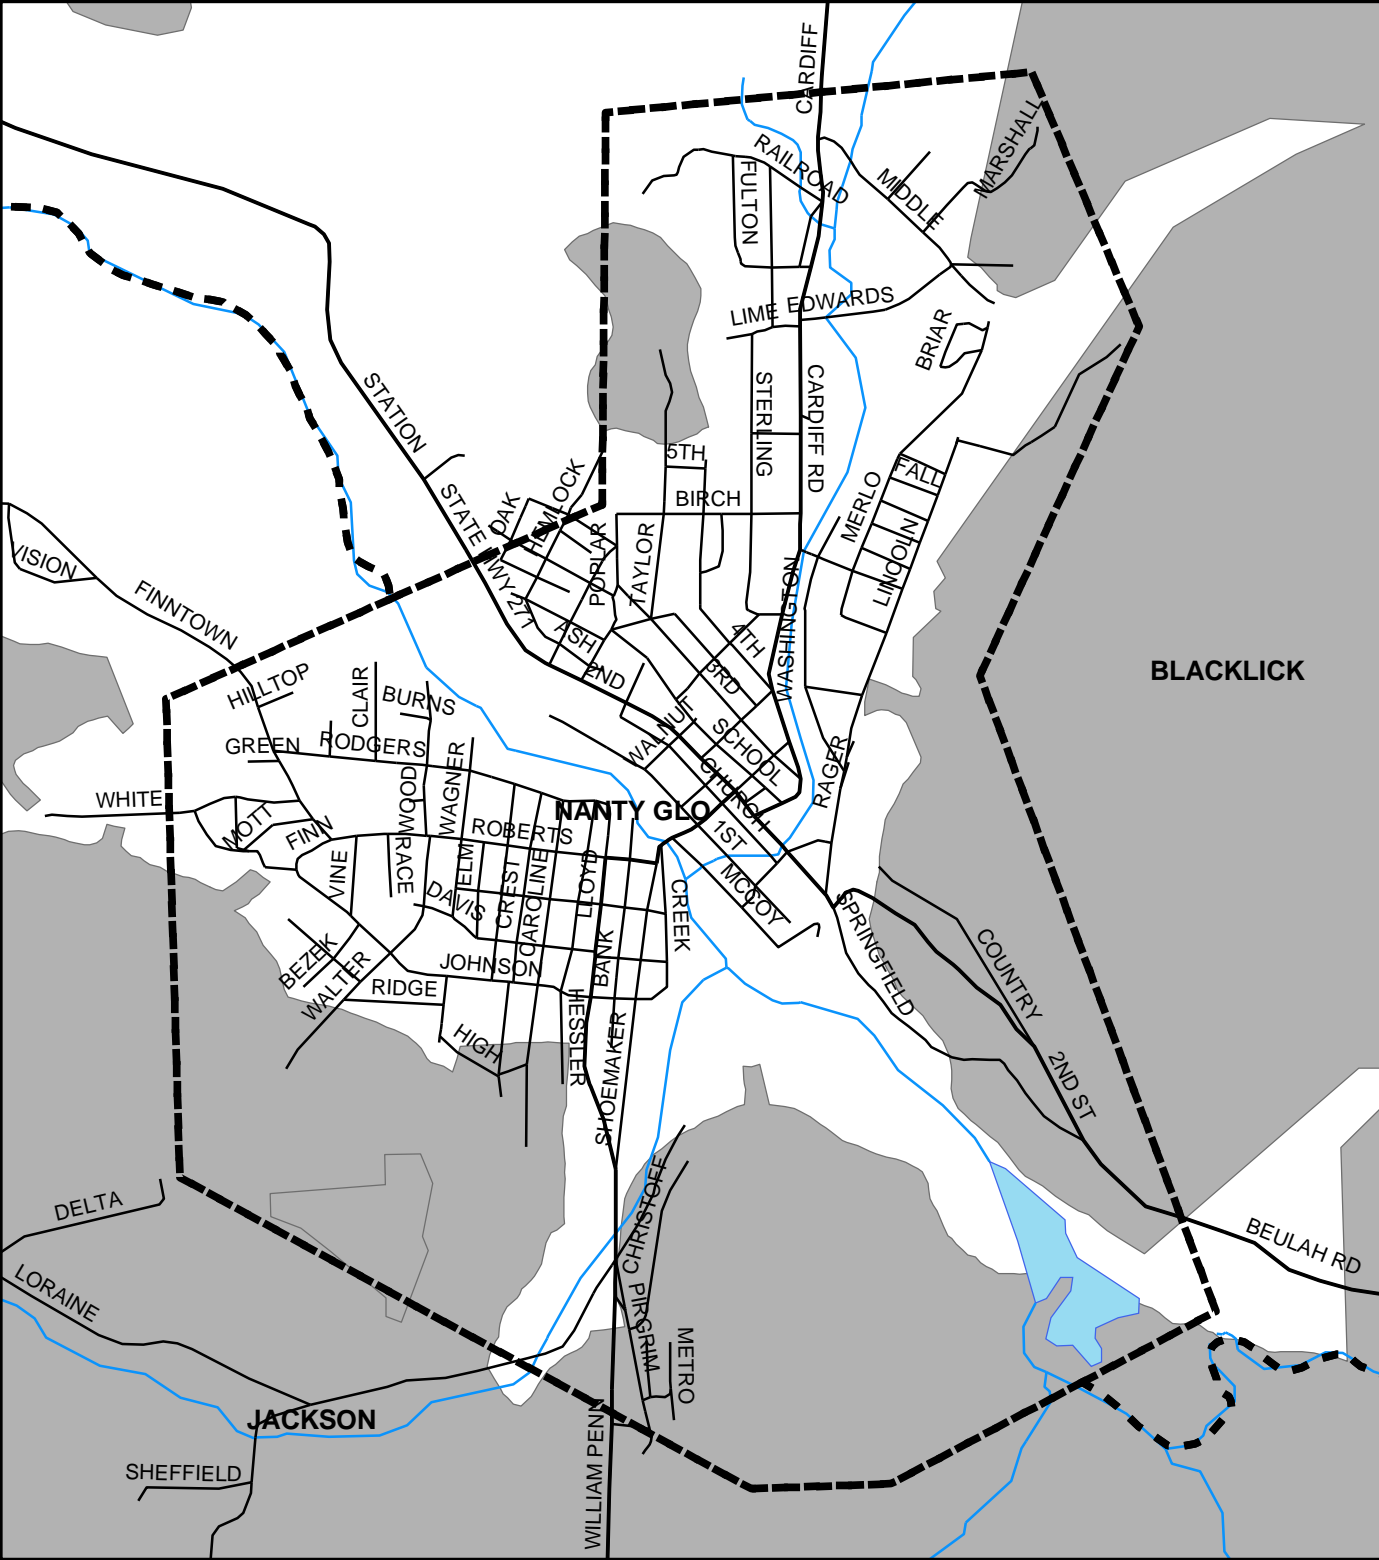

Nanty Glo Boro, Cambria County

Legend

- Municipality Boundary
- Undermined Area

This map was prepared using information considered to be the best historical data available.

The Department cannot verify the accuracy or completeness of this information.