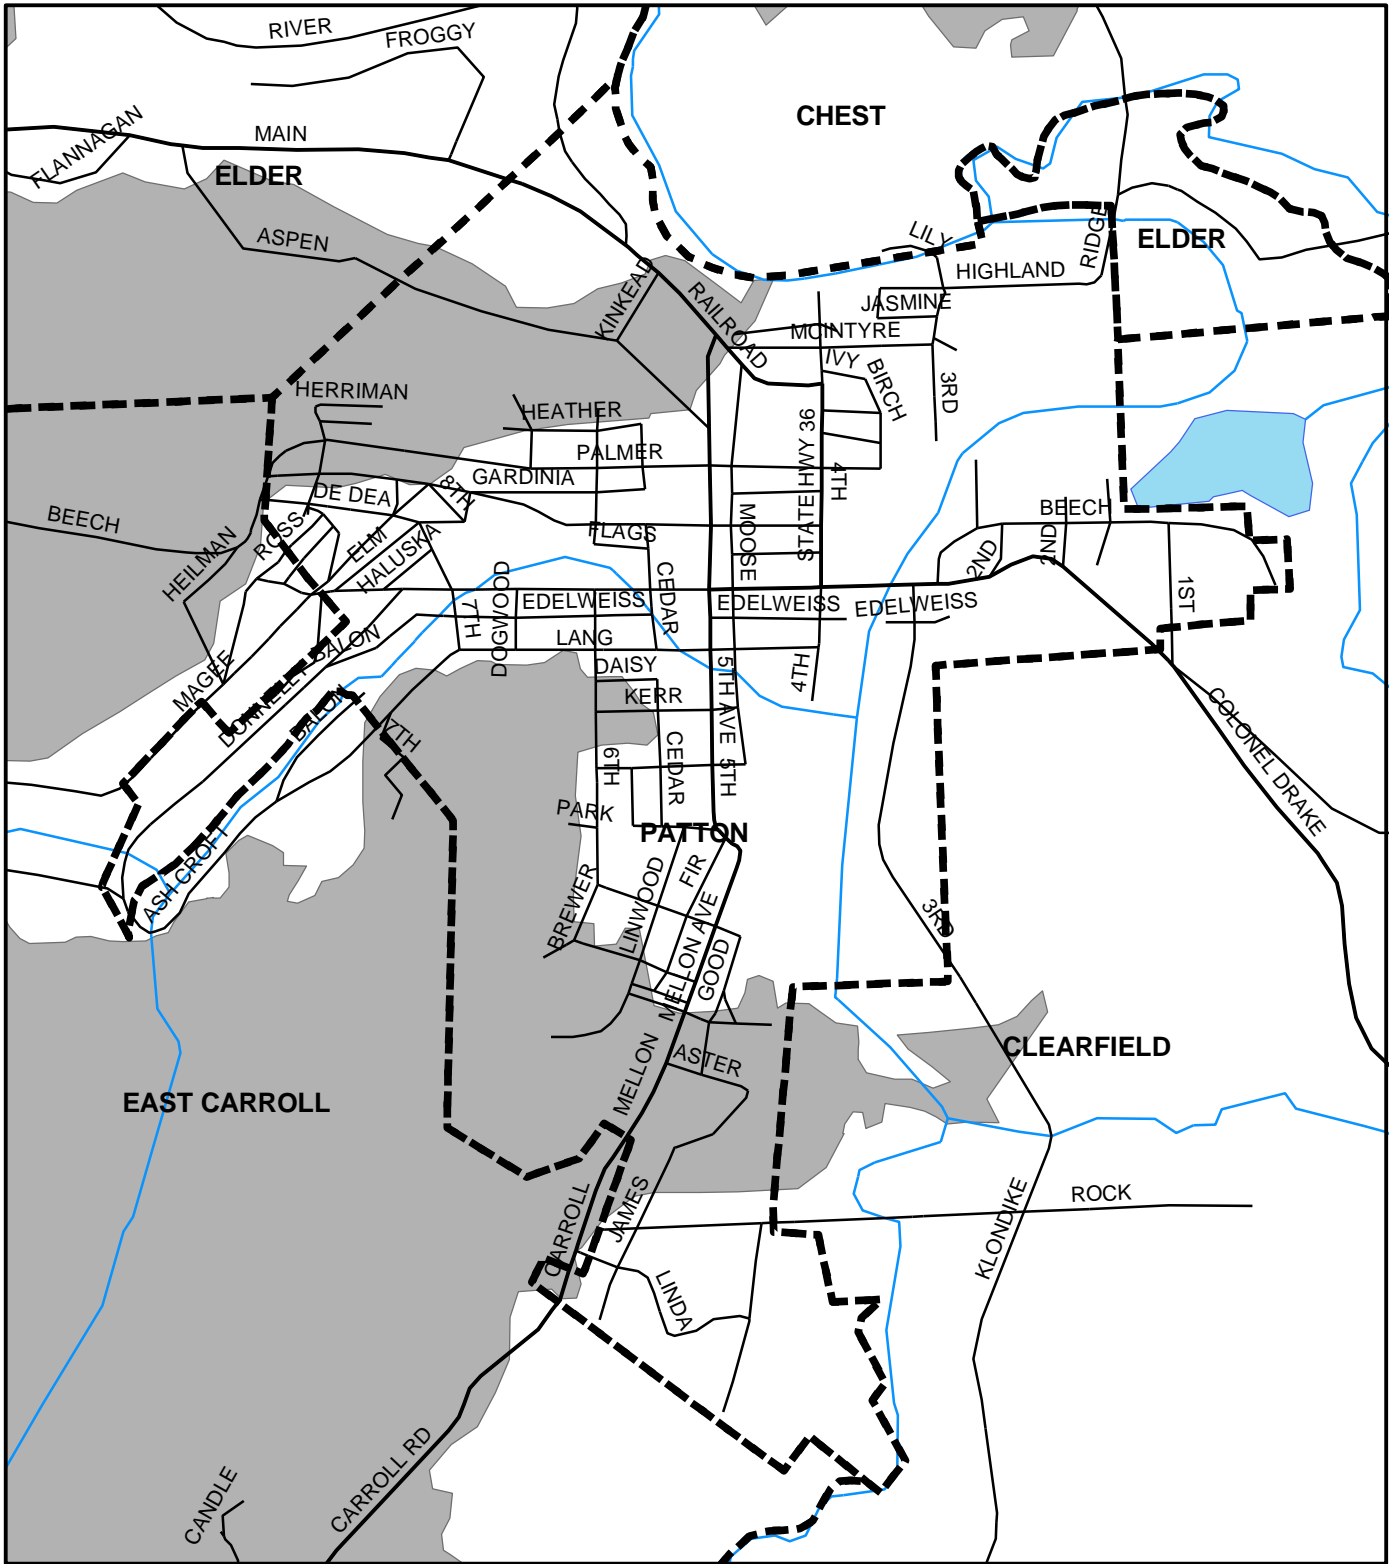

Patton Boro, Cambria County

Legend

- Municipality Boundary
- Undermined Area

This map was prepared using information considered to be the best historical data available.

The Department cannot verify the accuracy or completeness of this information.