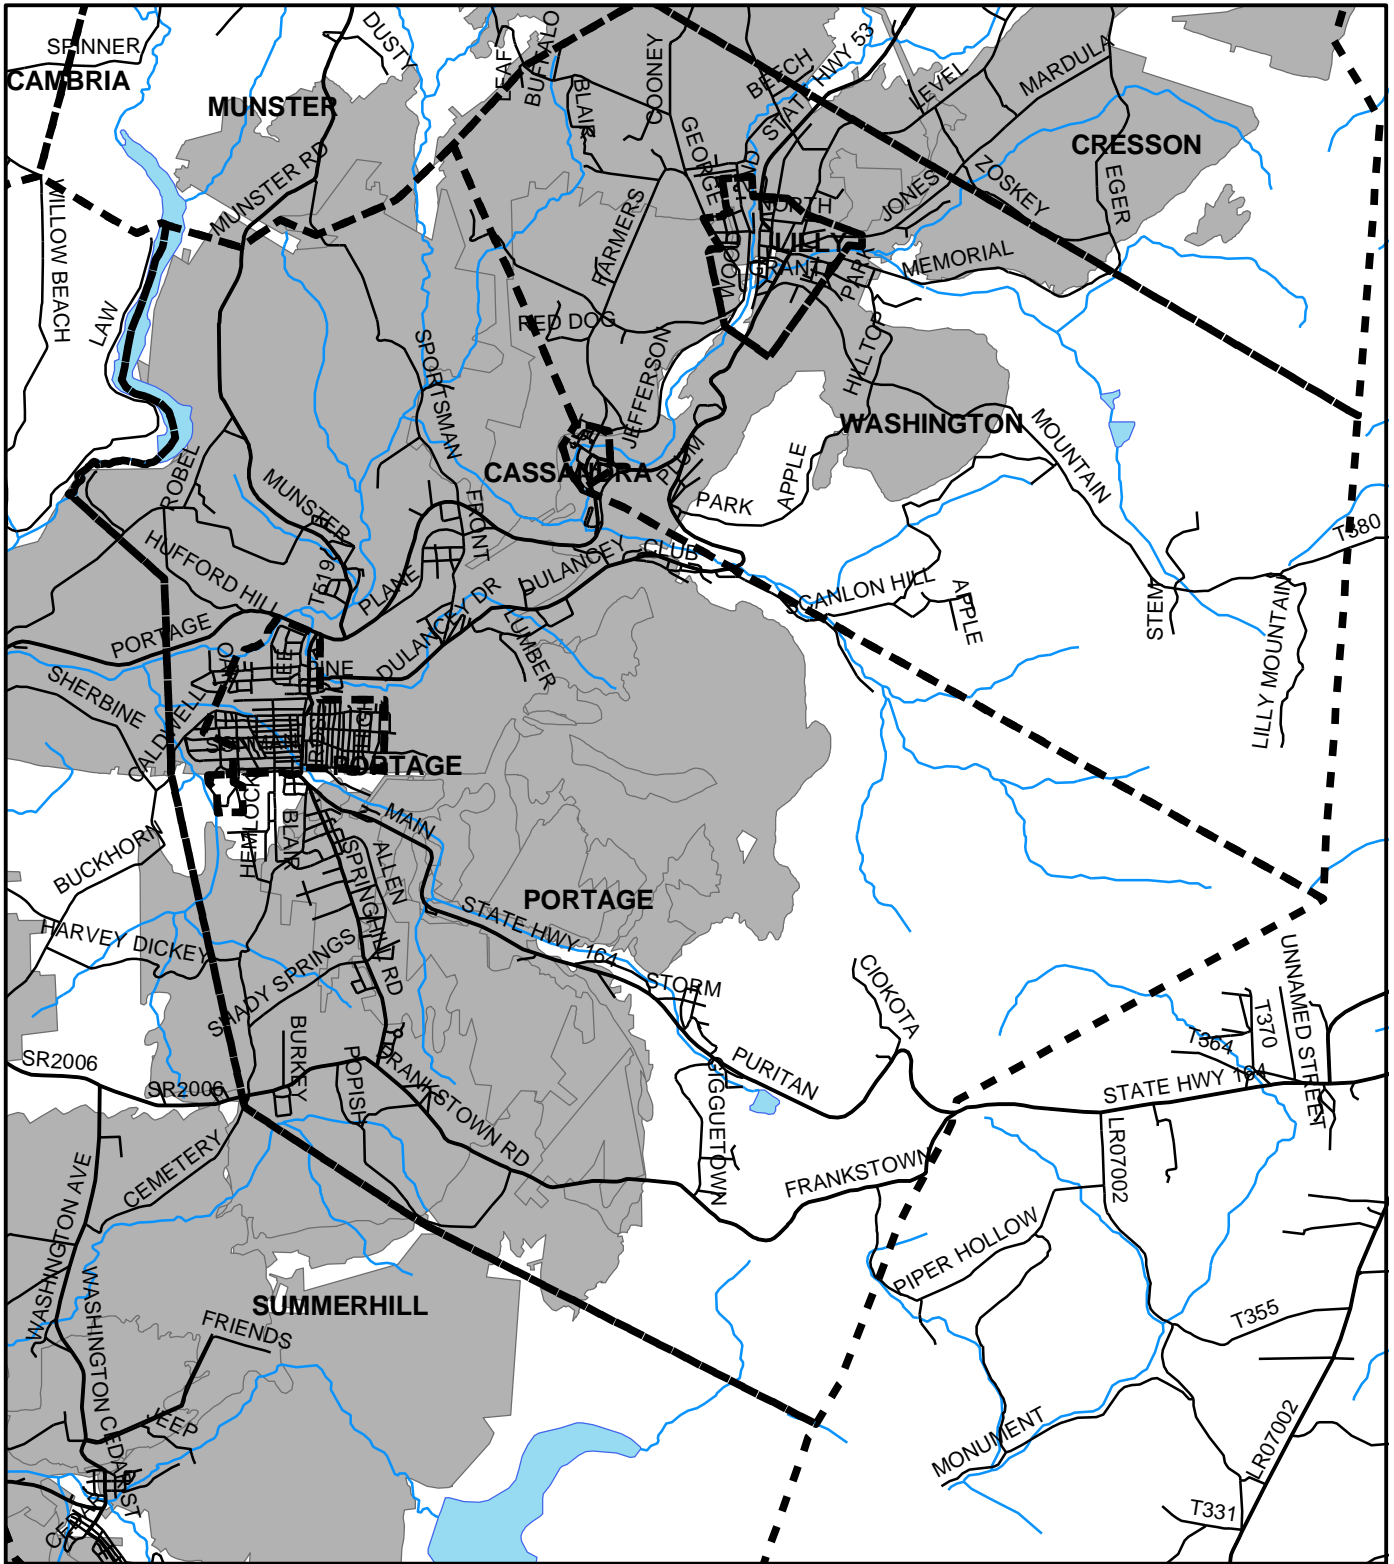

Portage Twp, Cambria County

Legend

- Municipality Boundary
- Undermined Area

This map was prepared using information considered to be the best historical data available.

The Department cannot verify the accuracy or completeness of this information.