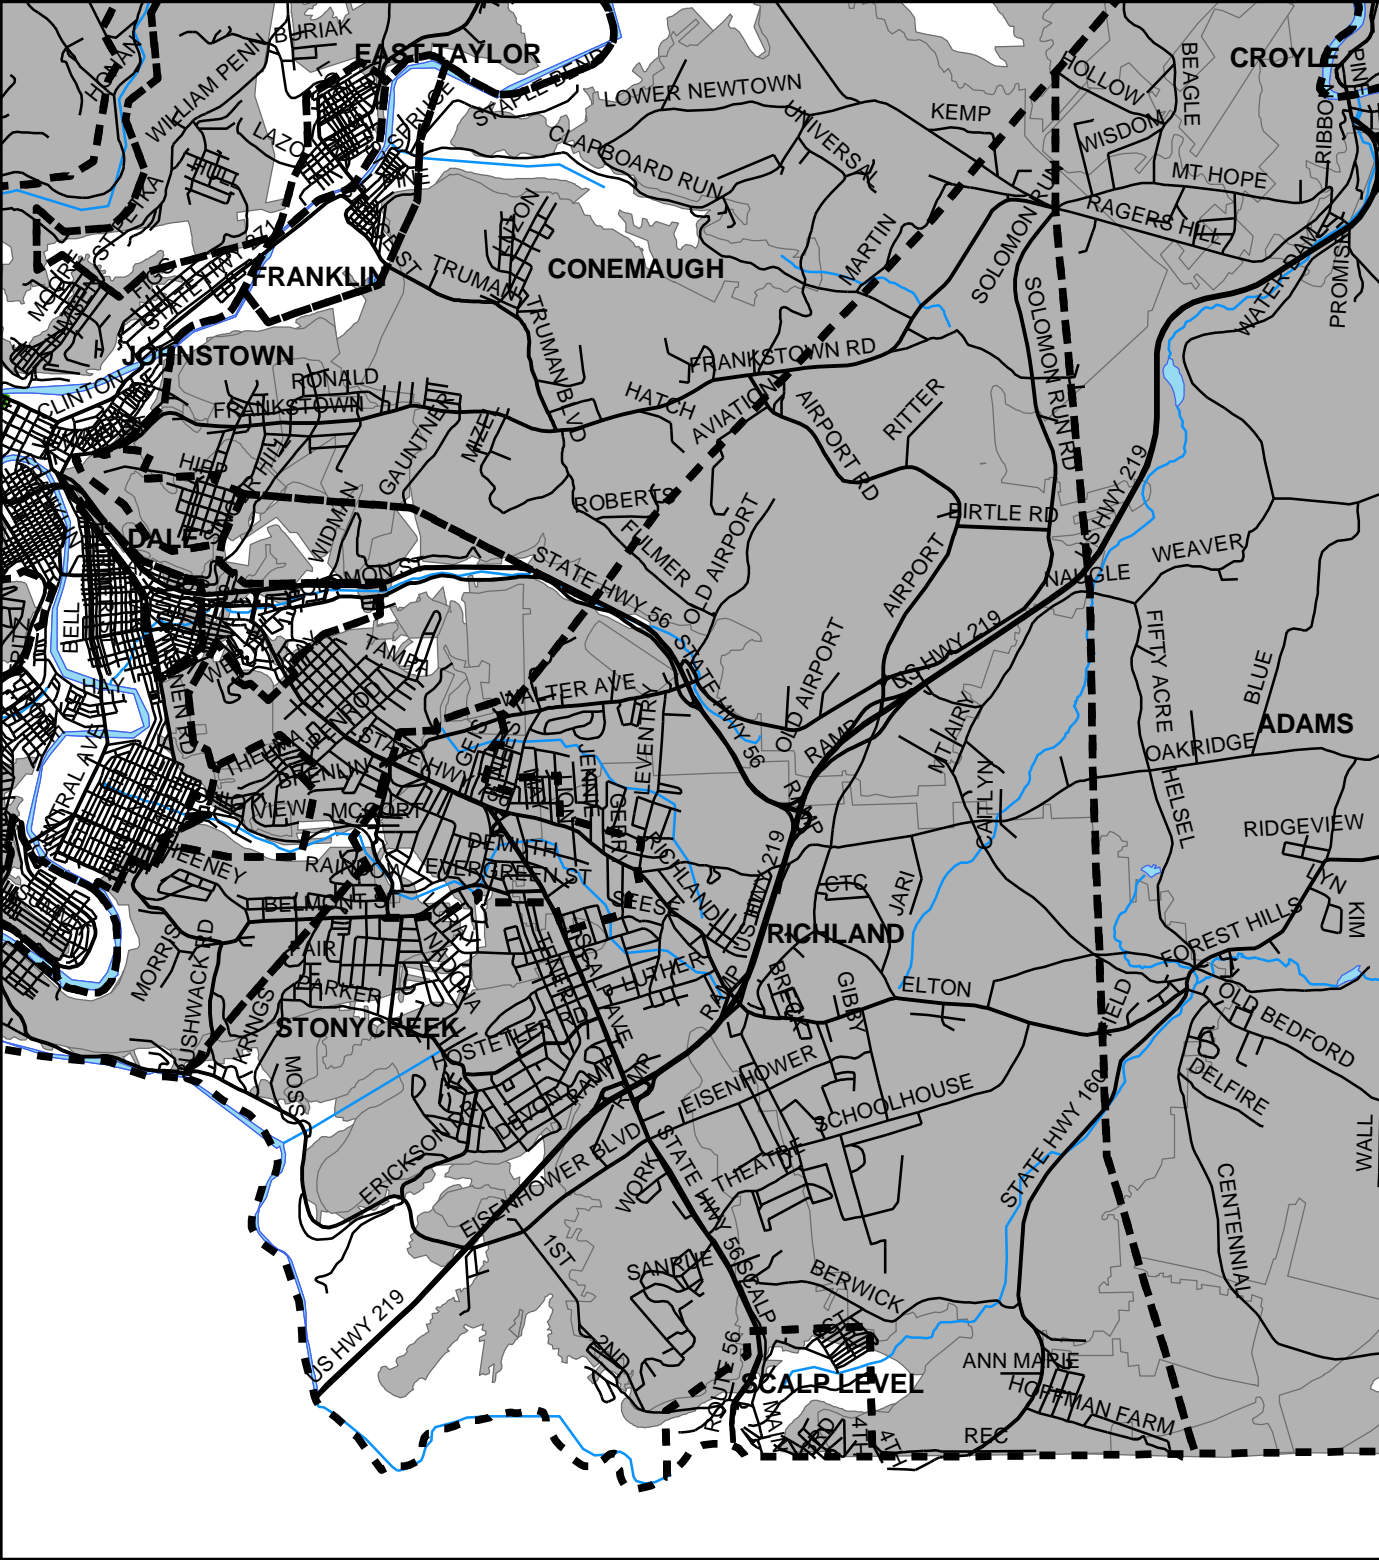

# Richland Twp, Cambria County

**Legend**

- Municipality Boundary
- Undermined Area

This map was prepared using information considered to be the best historical data available.

The Department cannot verify the accuracy or completeness of this information.