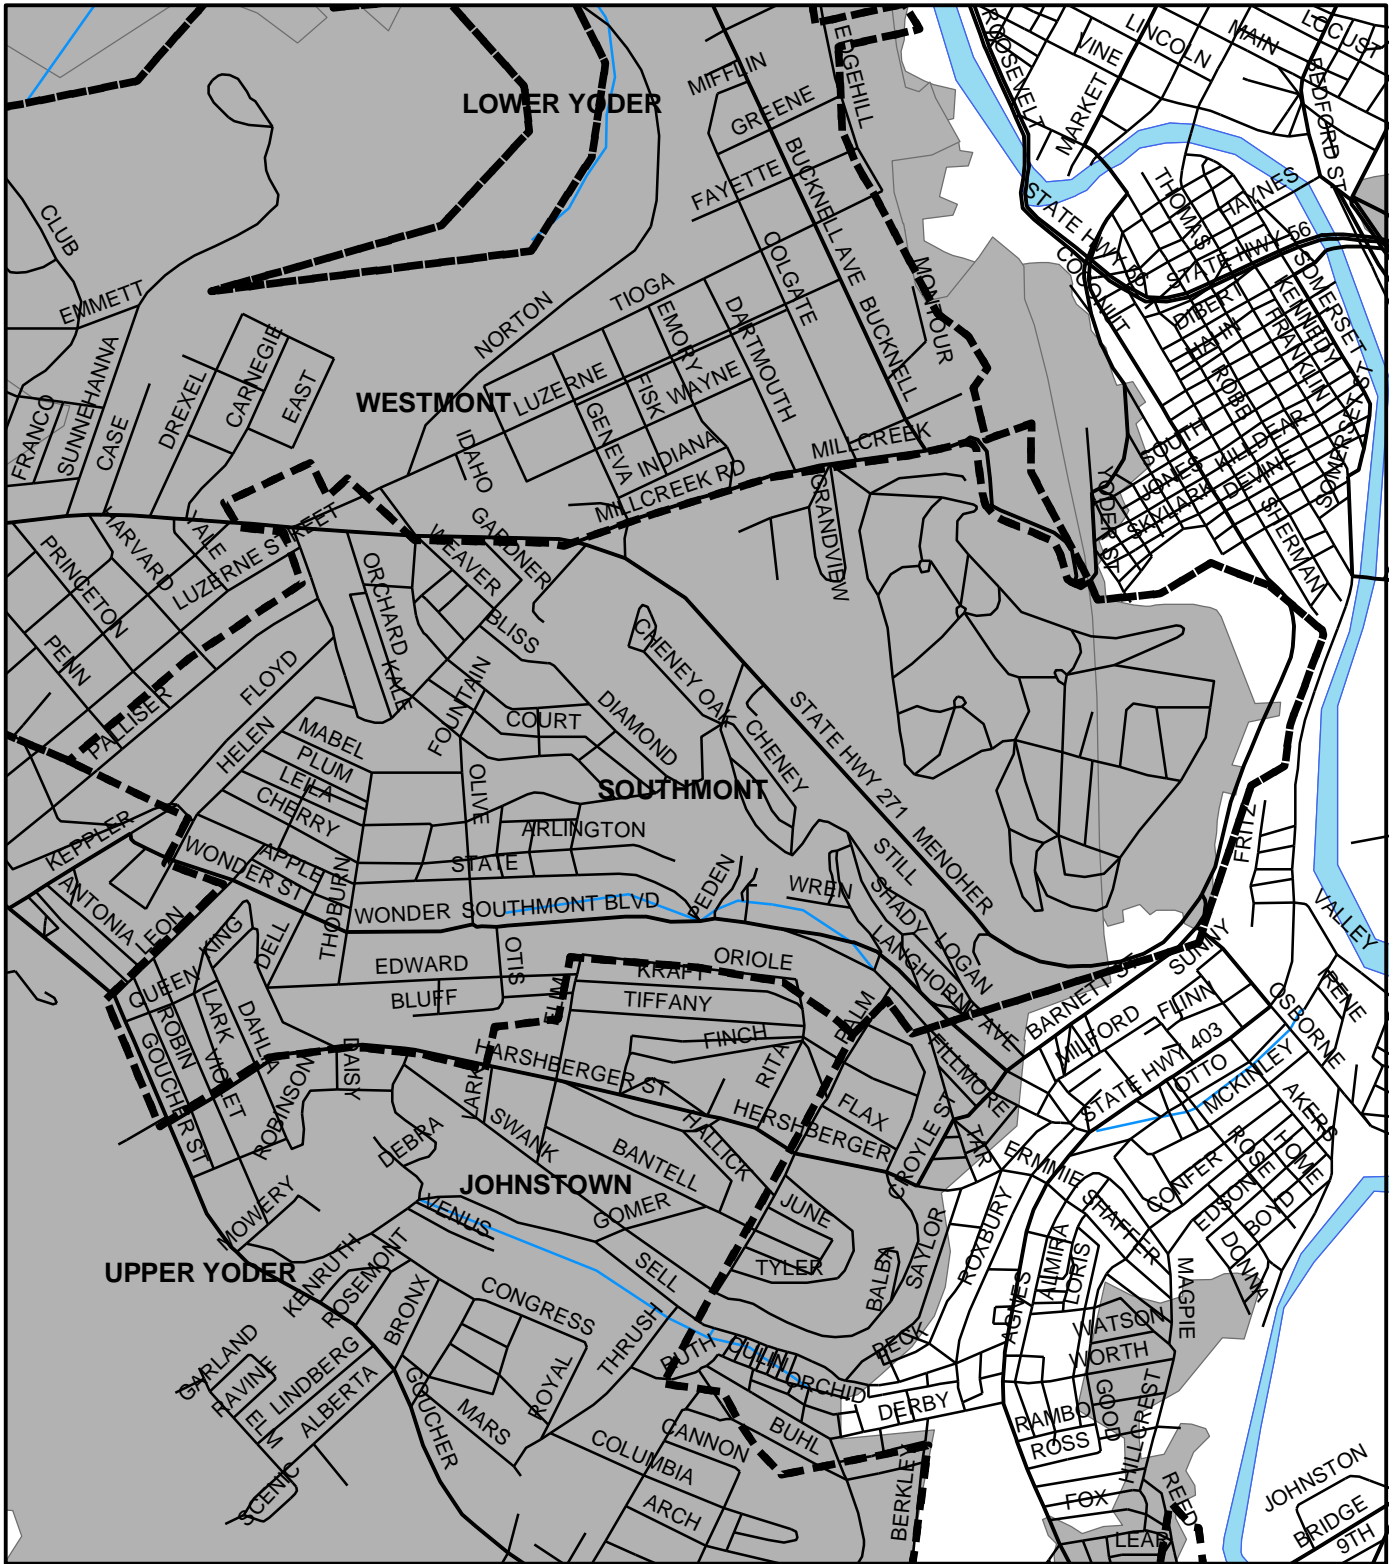

Southmont Boro, Cambria County

Legend

-  Municipality Boundary
-  Undermined Area

This map was prepared using information considered to be the best historical data available.

The Department cannot verify the accuracy or completeness of this information.