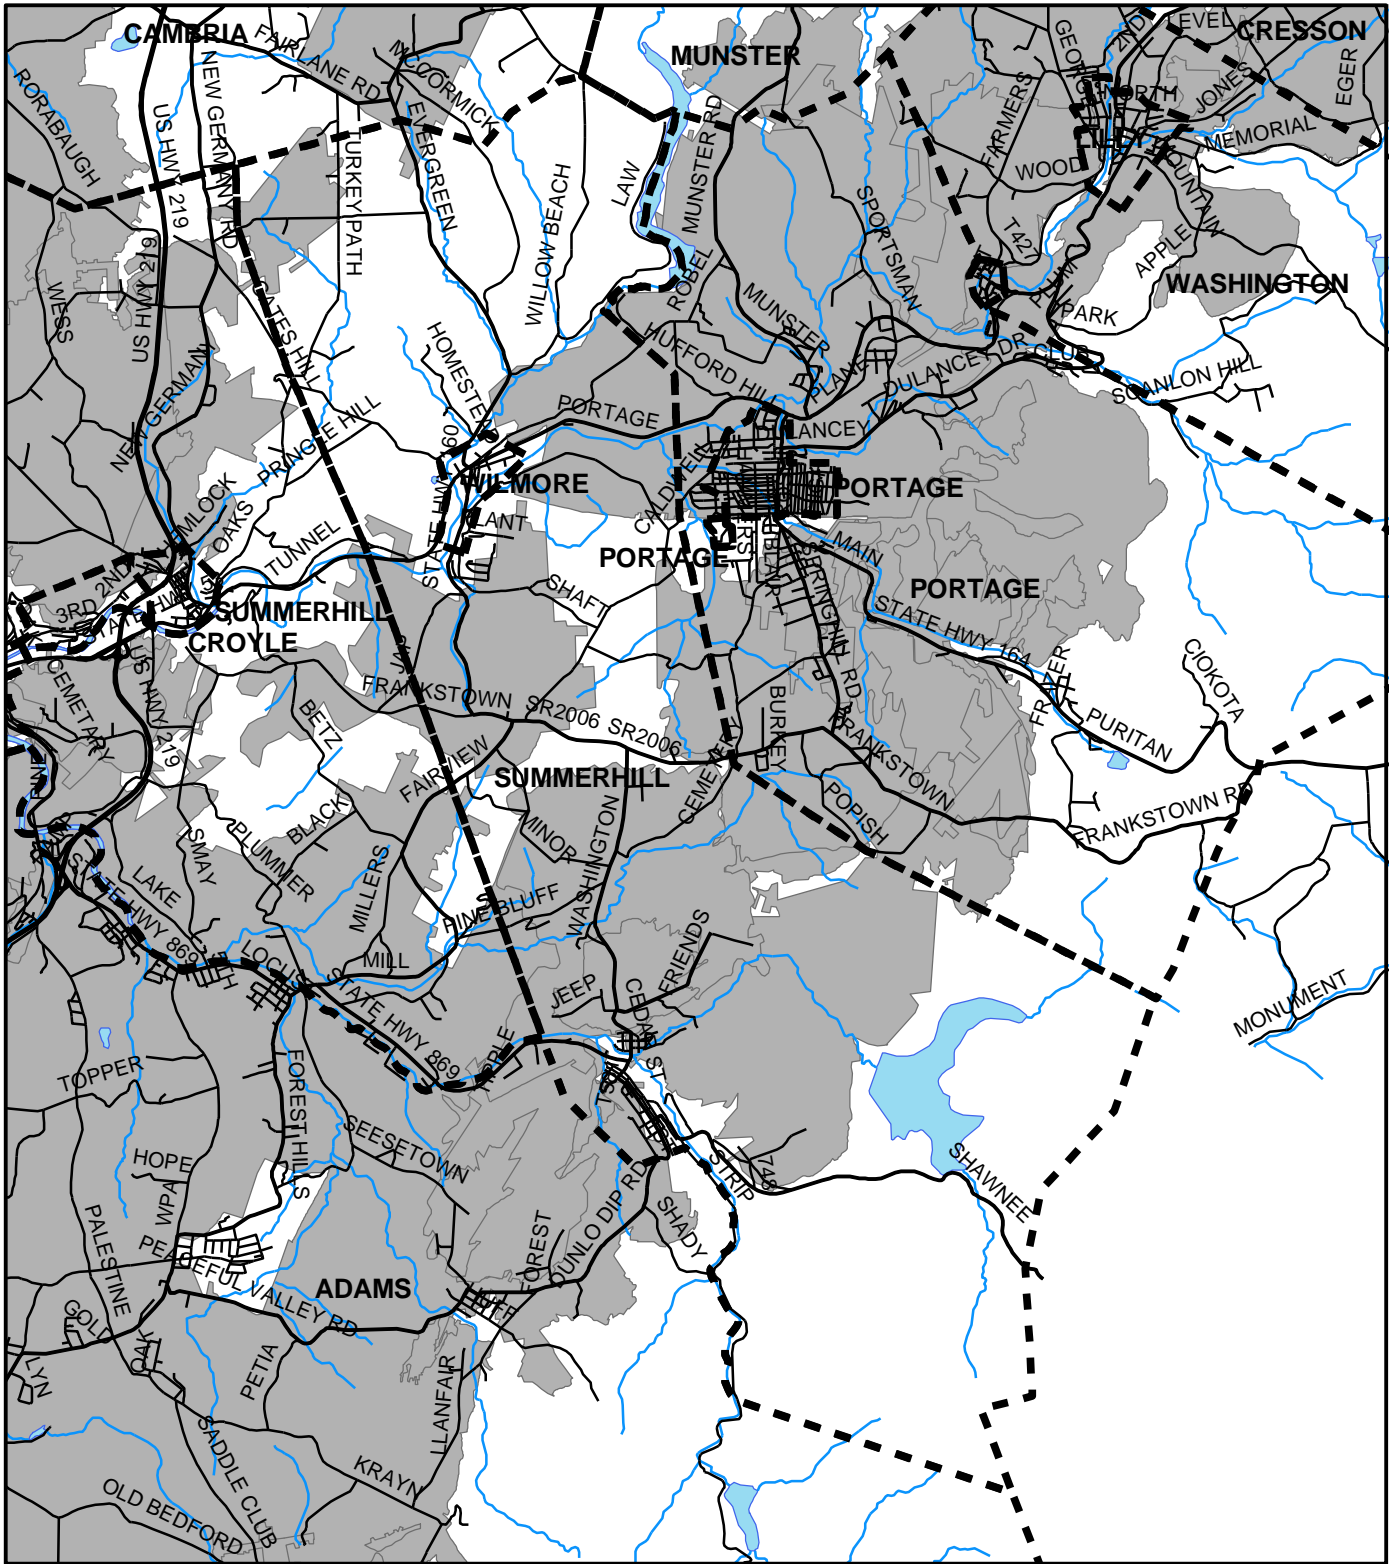

# Summerhill Twp, Cambria County

## Legend

-  Municipality Boundary
-  Undermined Area

This map was prepared using information considered to be the best historical data available.

The Department cannot verify the accuracy or completeness of this information.