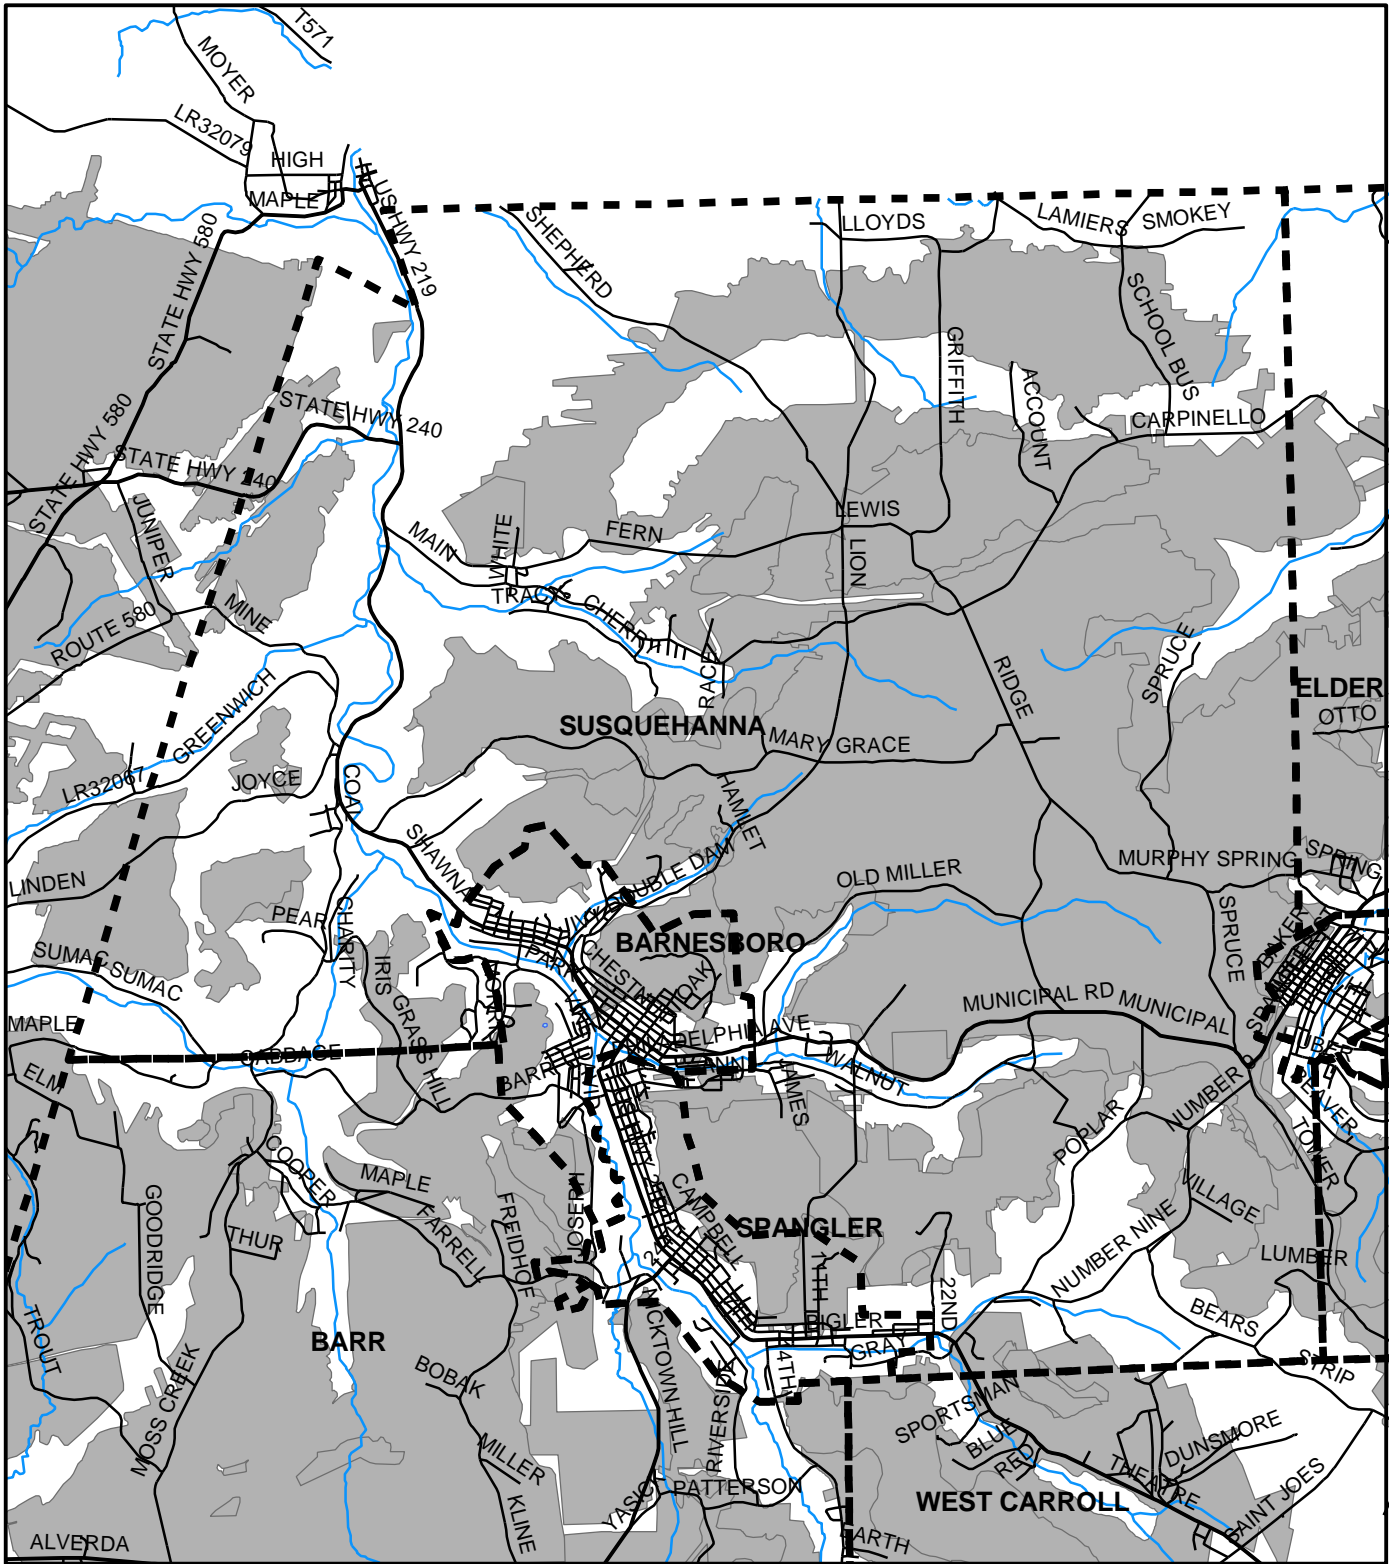

Susquehanna Twp, Cambria County

Legend

- Municipality Boundary
- Undermined Area

This map was prepared using information considered to be the best historical data available.

The Department cannot verify the accuracy or completeness of this information.