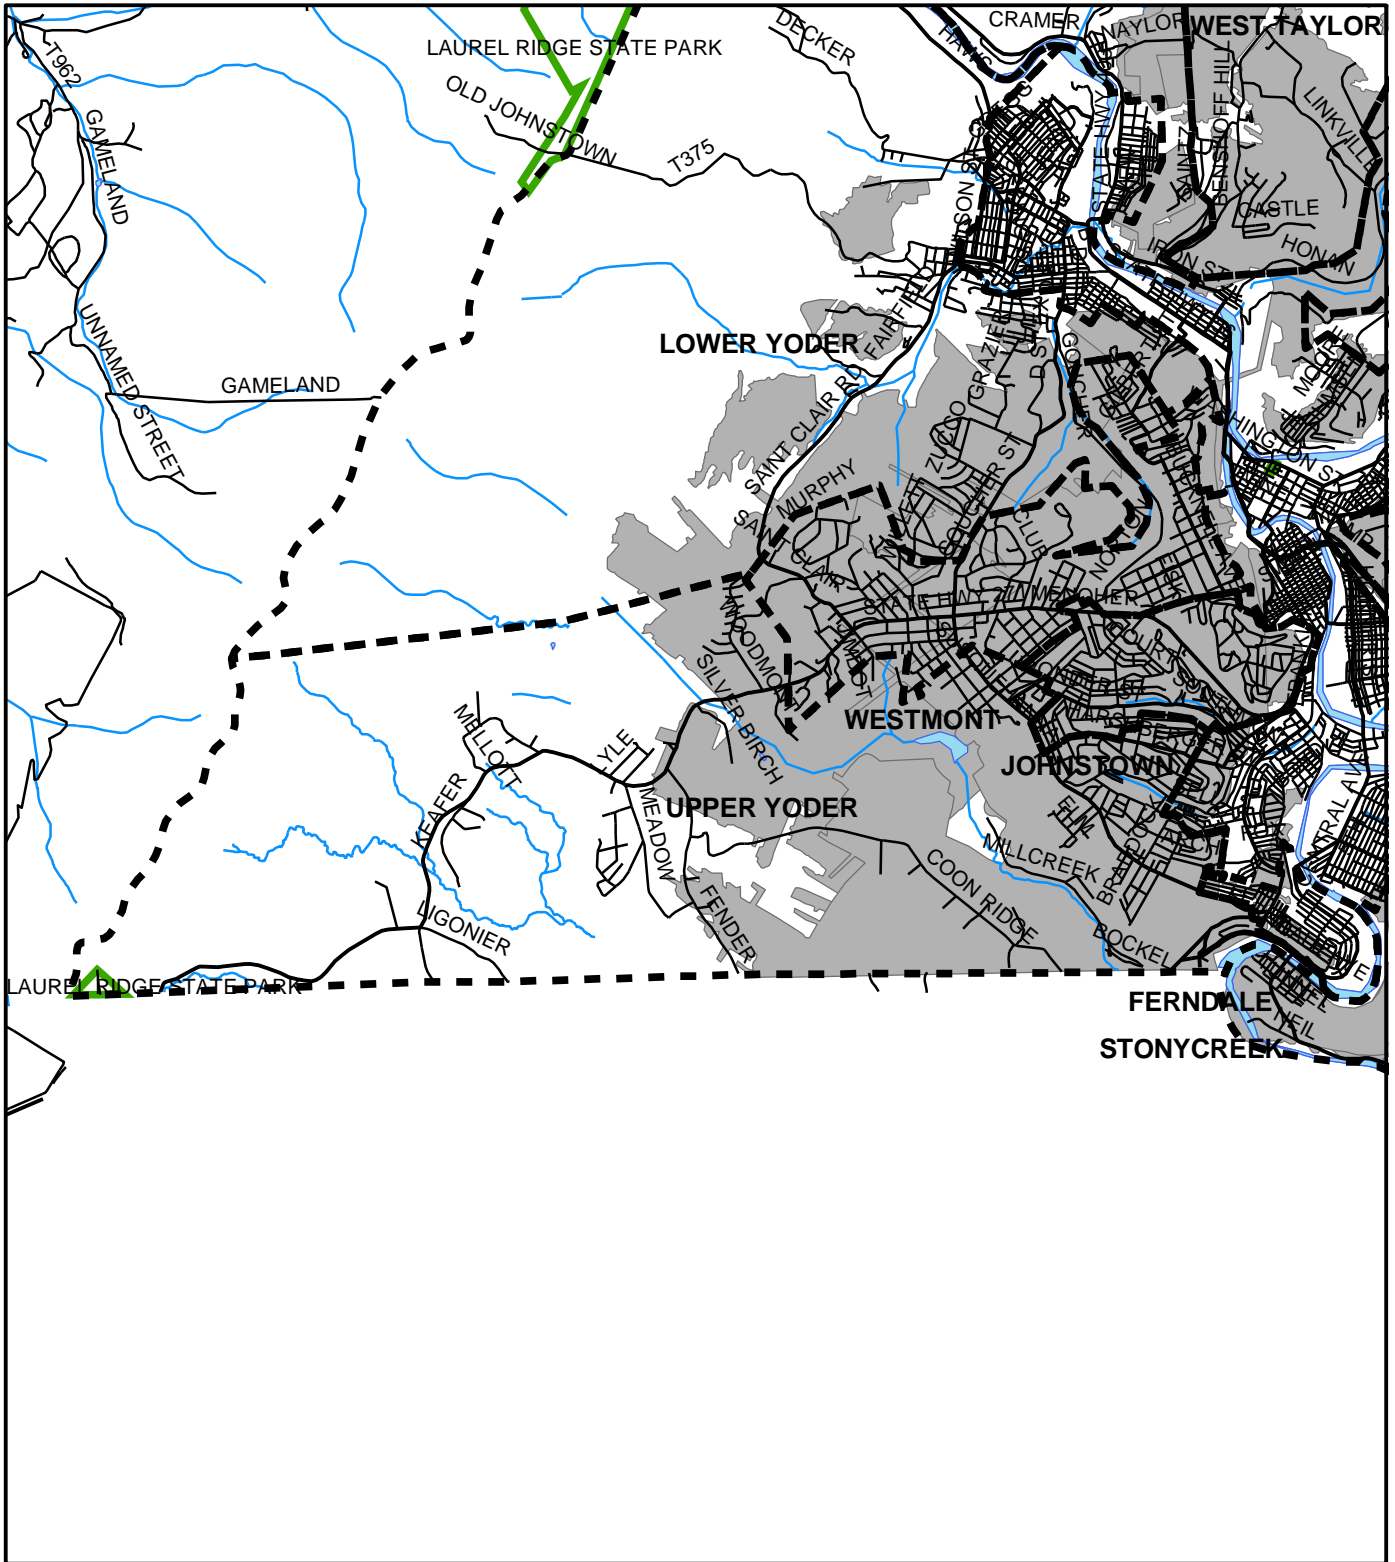

Upper Yoder Twp, Cambria County

Legend

-  Municipality Boundary
-  Undermined Area

This map was prepared using information considered to be the best historical data available.

The Department cannot verify the accuracy or completeness of this information.