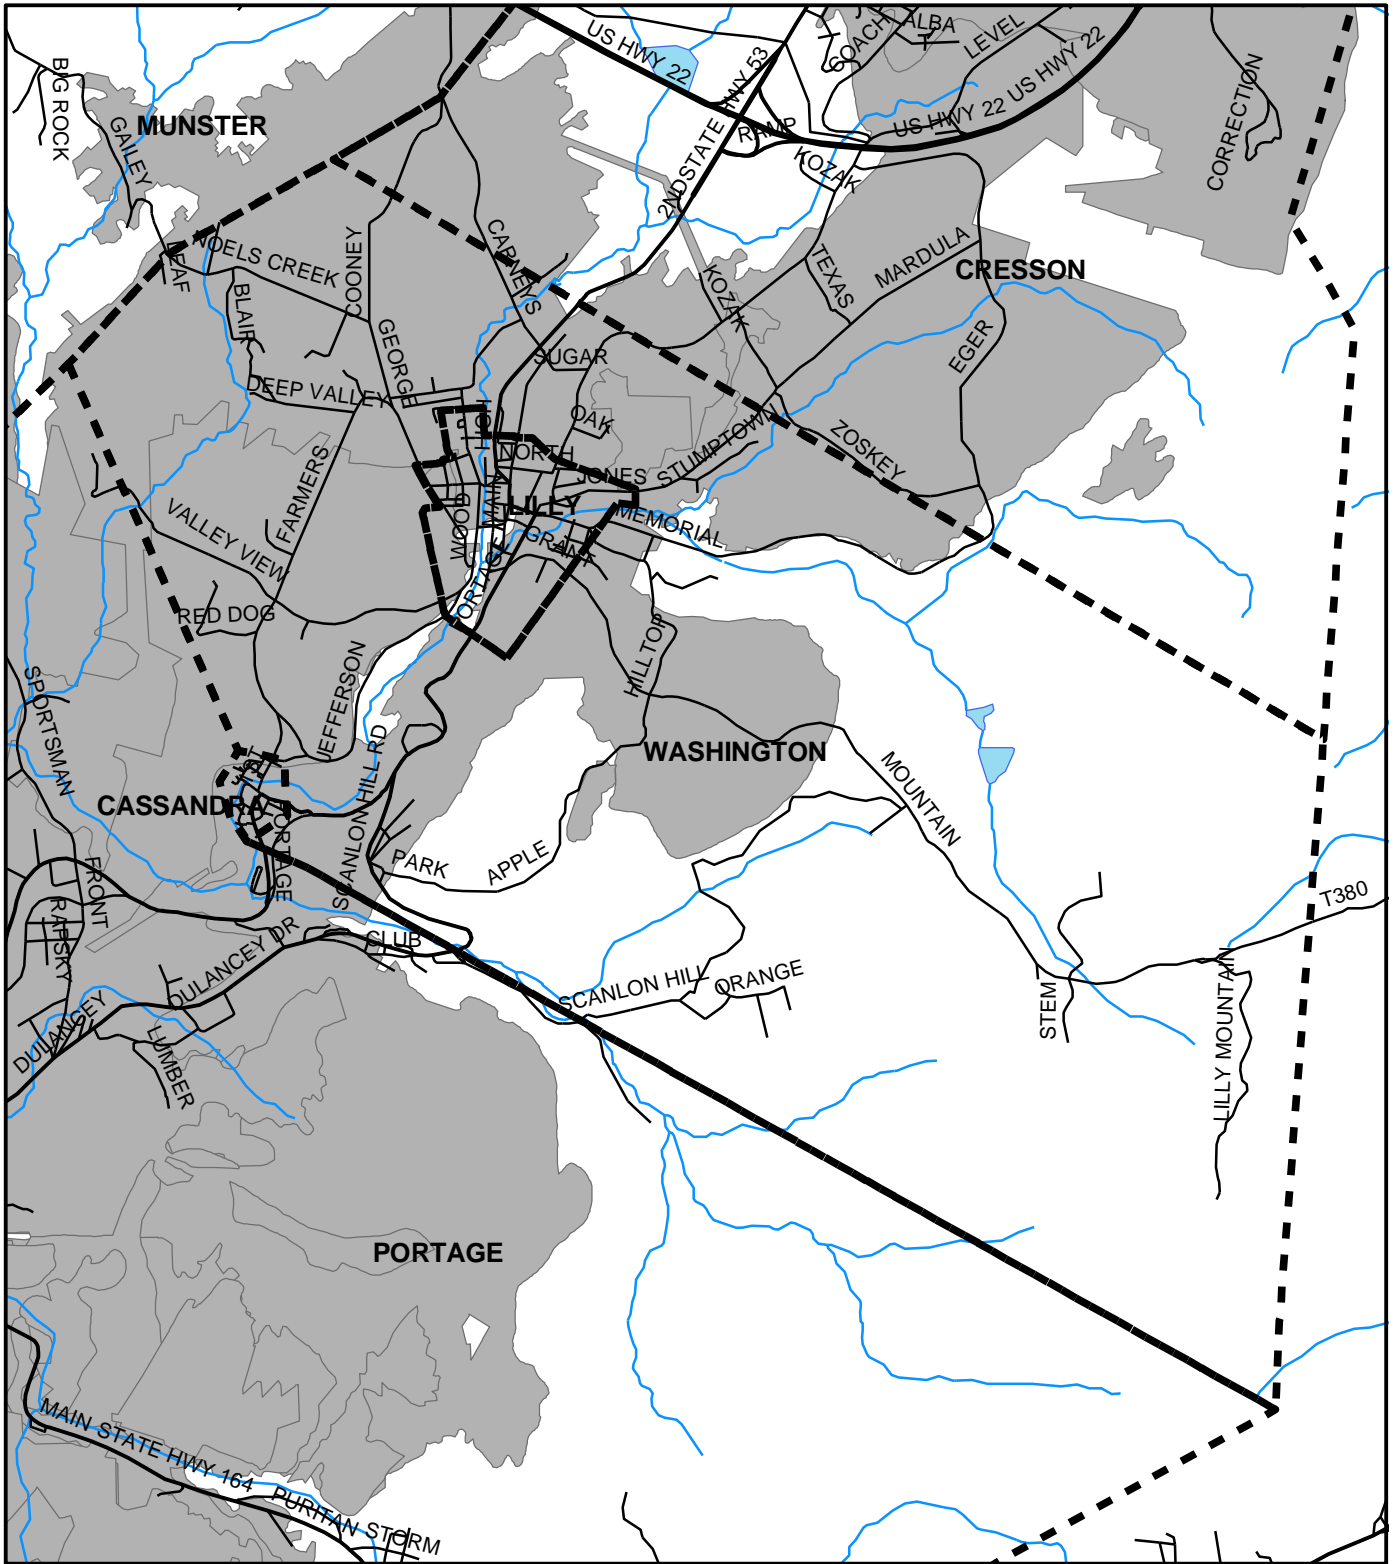

Washington Twp, Cambria County

Legend

- Municipality Boundary
- Undermined Area

This map was prepared using information considered to be the best historical data available.

The Department cannot verify the accuracy or completeness of this information.