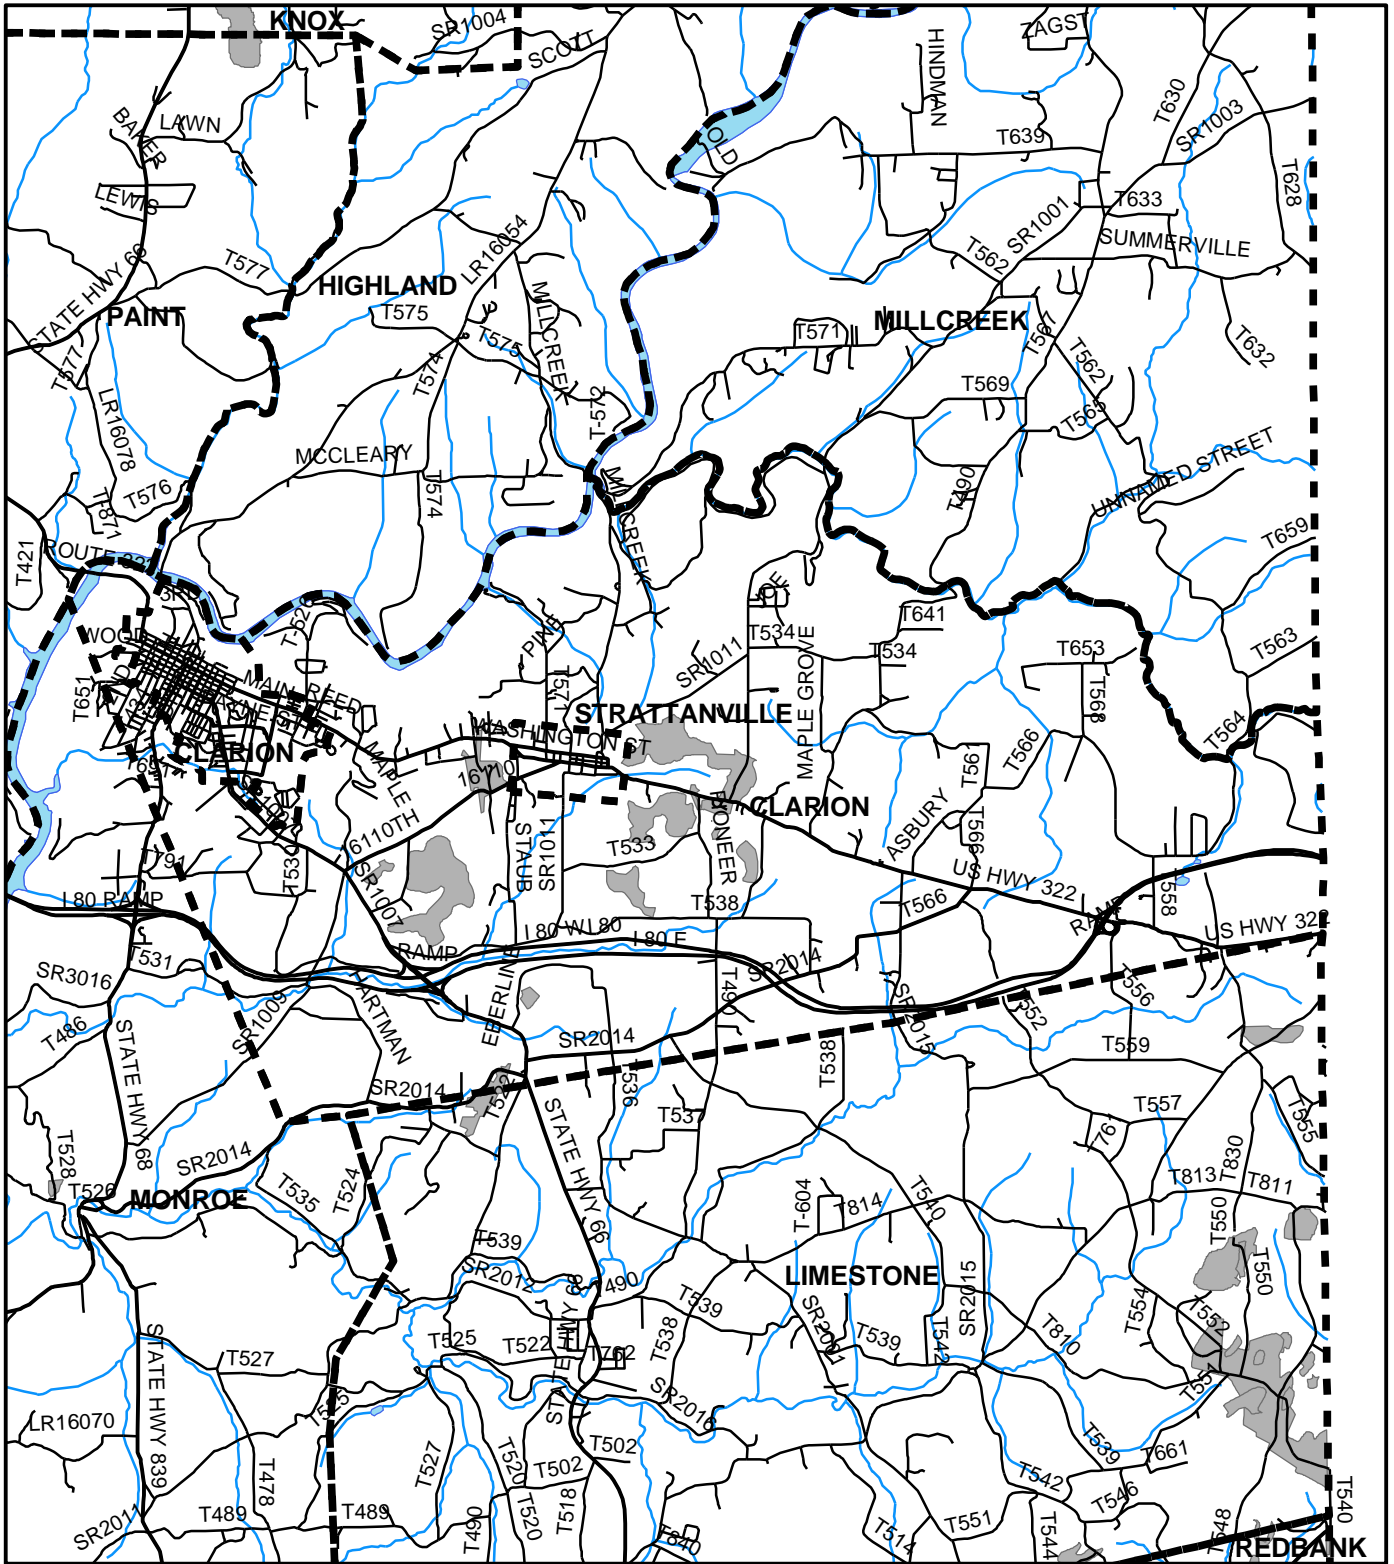

Clarion Twp, Clarion County

Legend

- Municipality Boundary
- Undermined Area

This map was prepared using information considered to be the best historical data available.

The Department cannot verify the accuracy or completeness of this information.