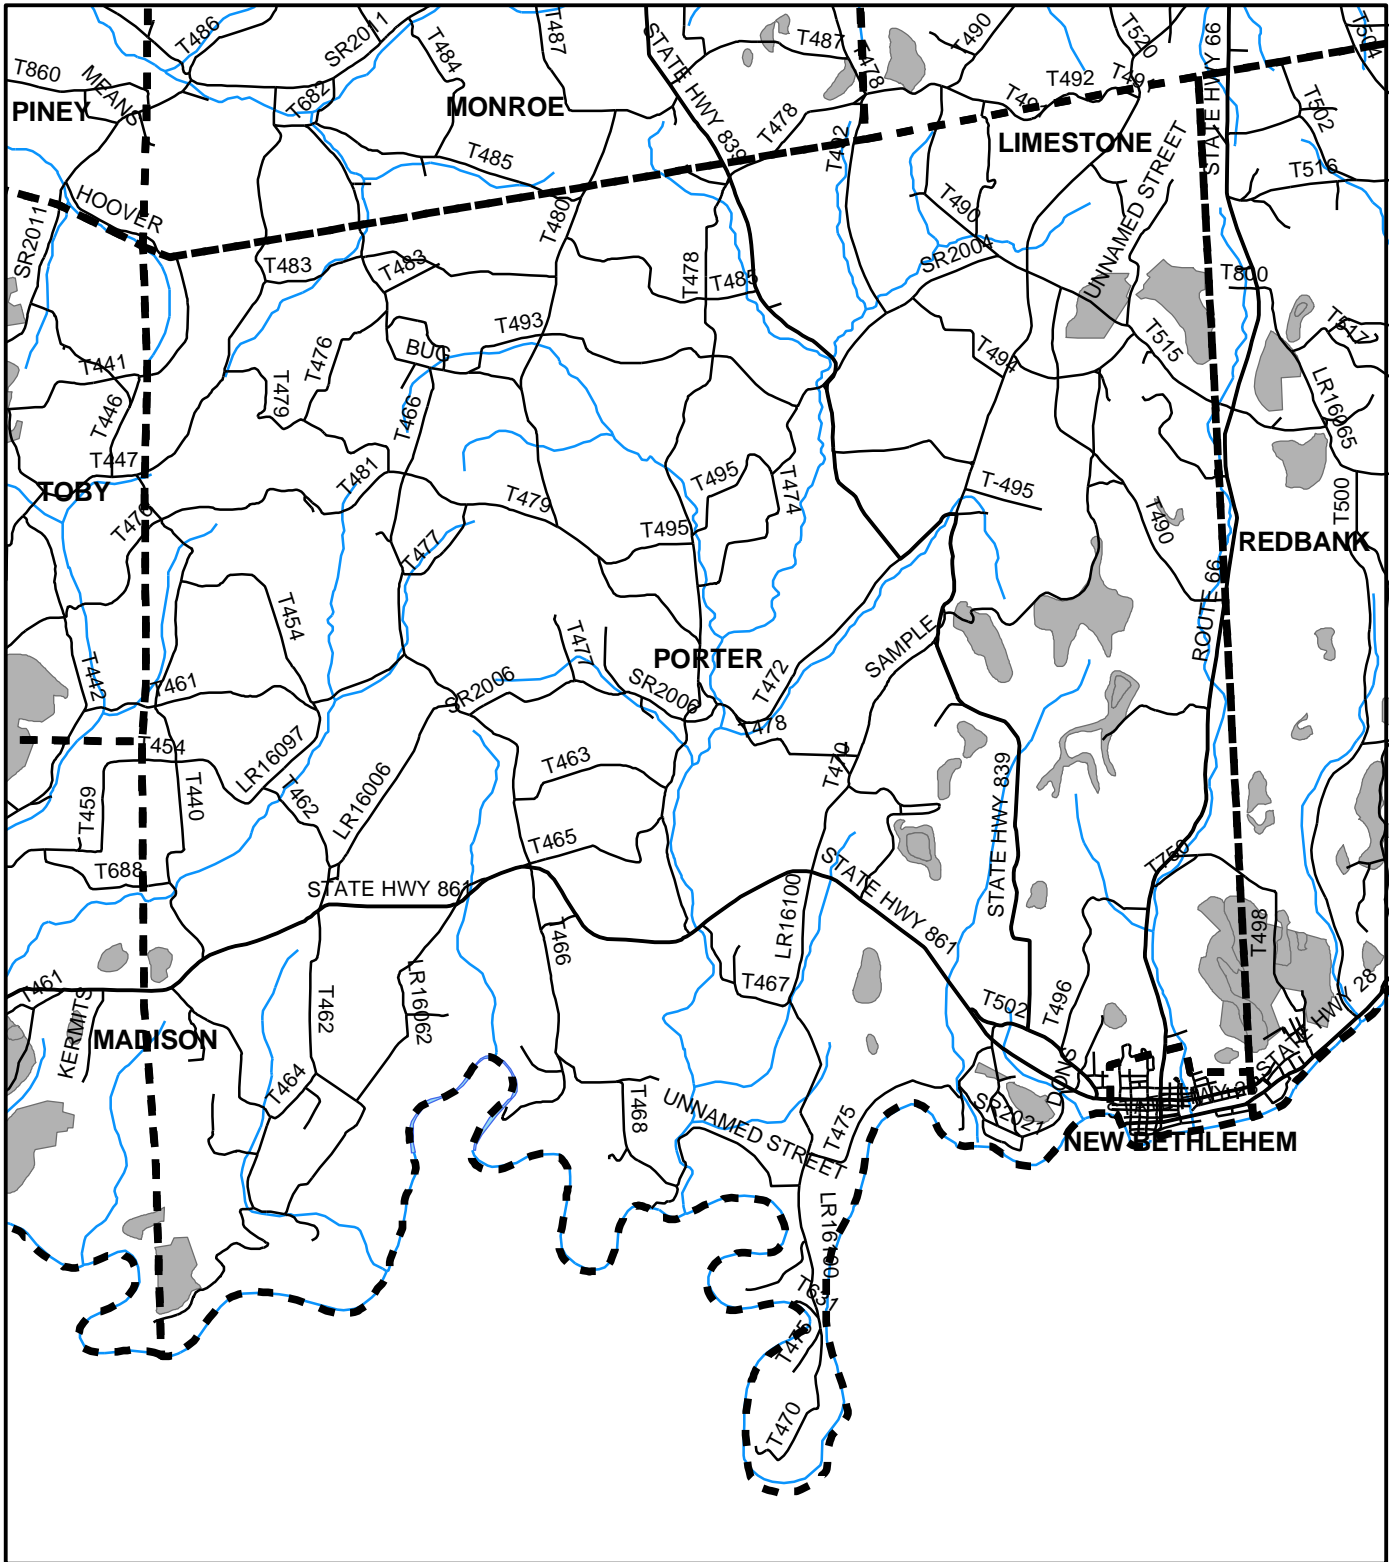

Porter Twp, Clarion County

Legend

-  Municipality Boundary
-  Undermined Area

This map was prepared using information considered to be the best historical data available.

The Department cannot verify the accuracy or completeness of this information.