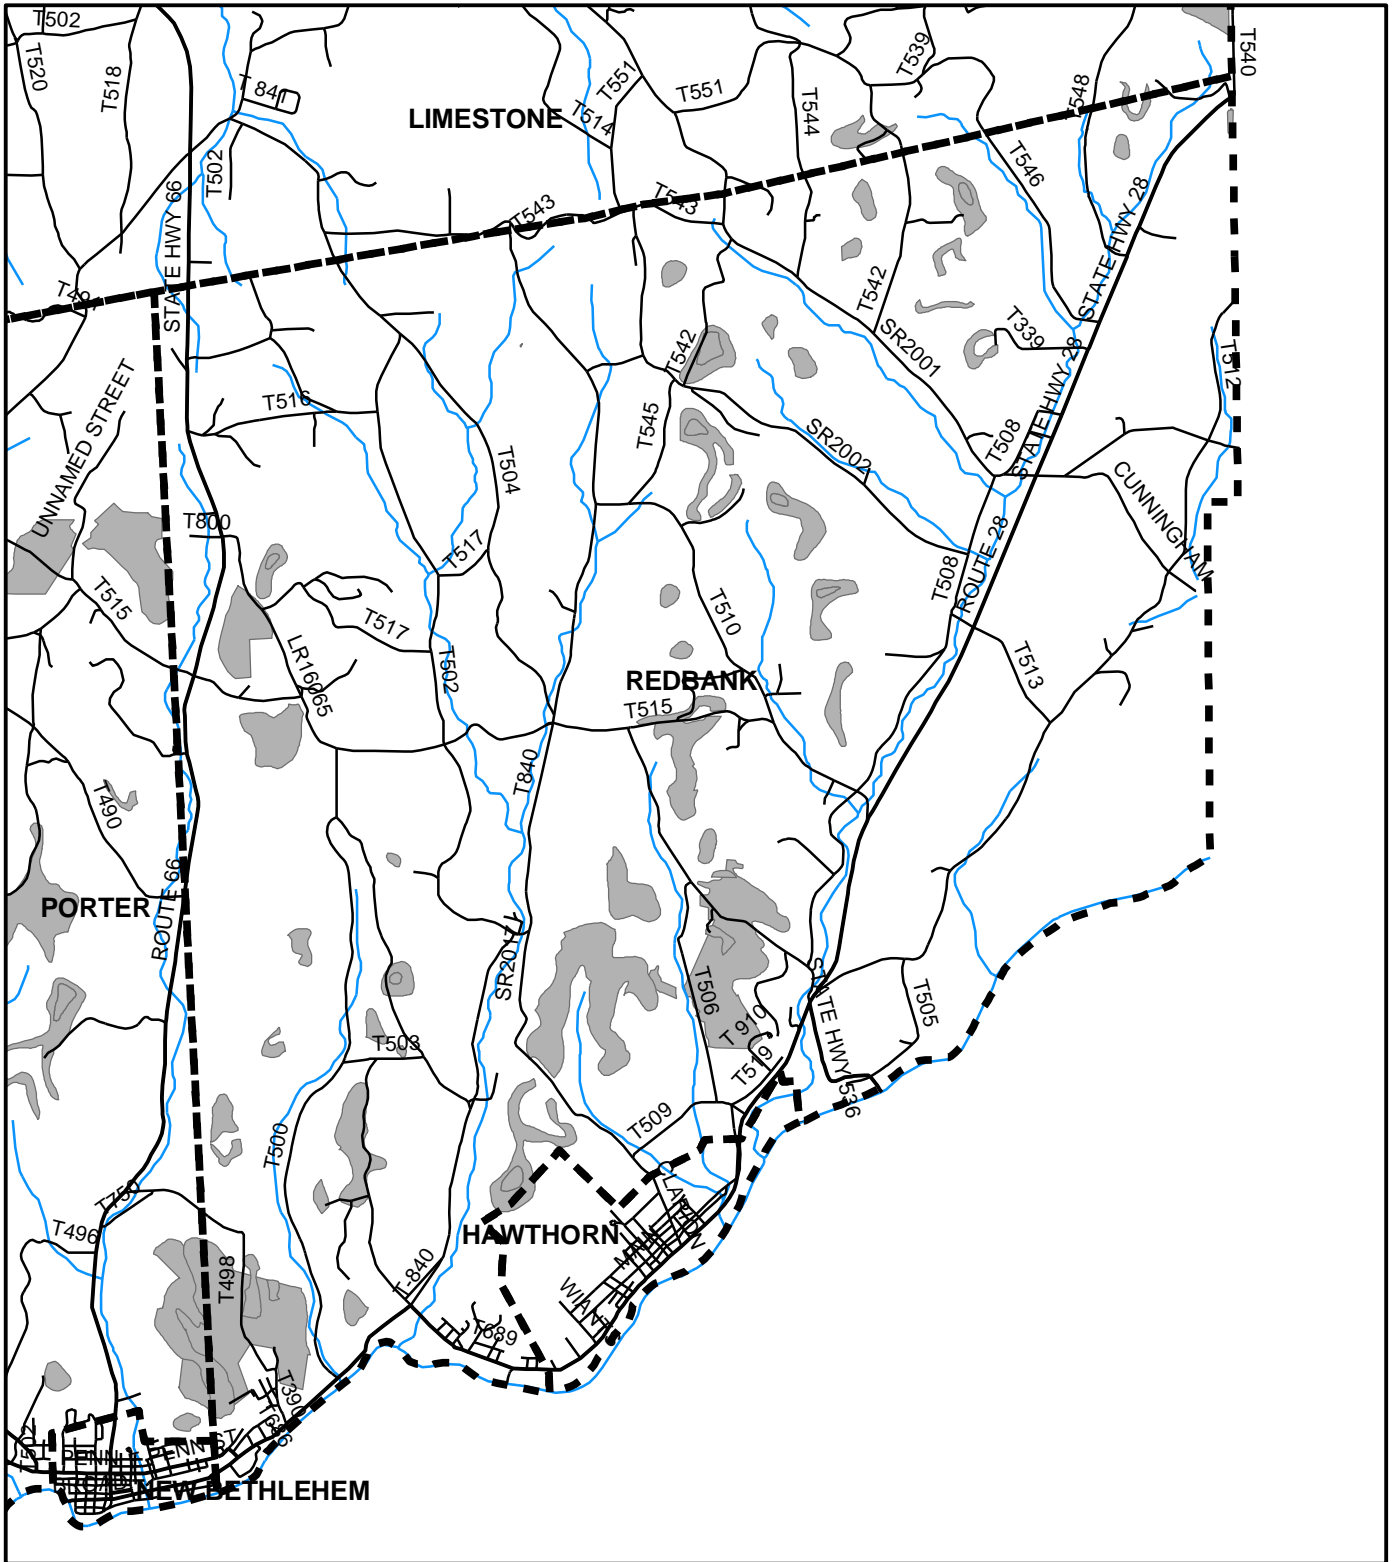

# Redbank Twp, Clarion County

**Legend**

- Municipality Boundary
- Undermined Area

This map was prepared using information considered to be the best historical data available.

The Department cannot verify the accuracy or completeness of this information.