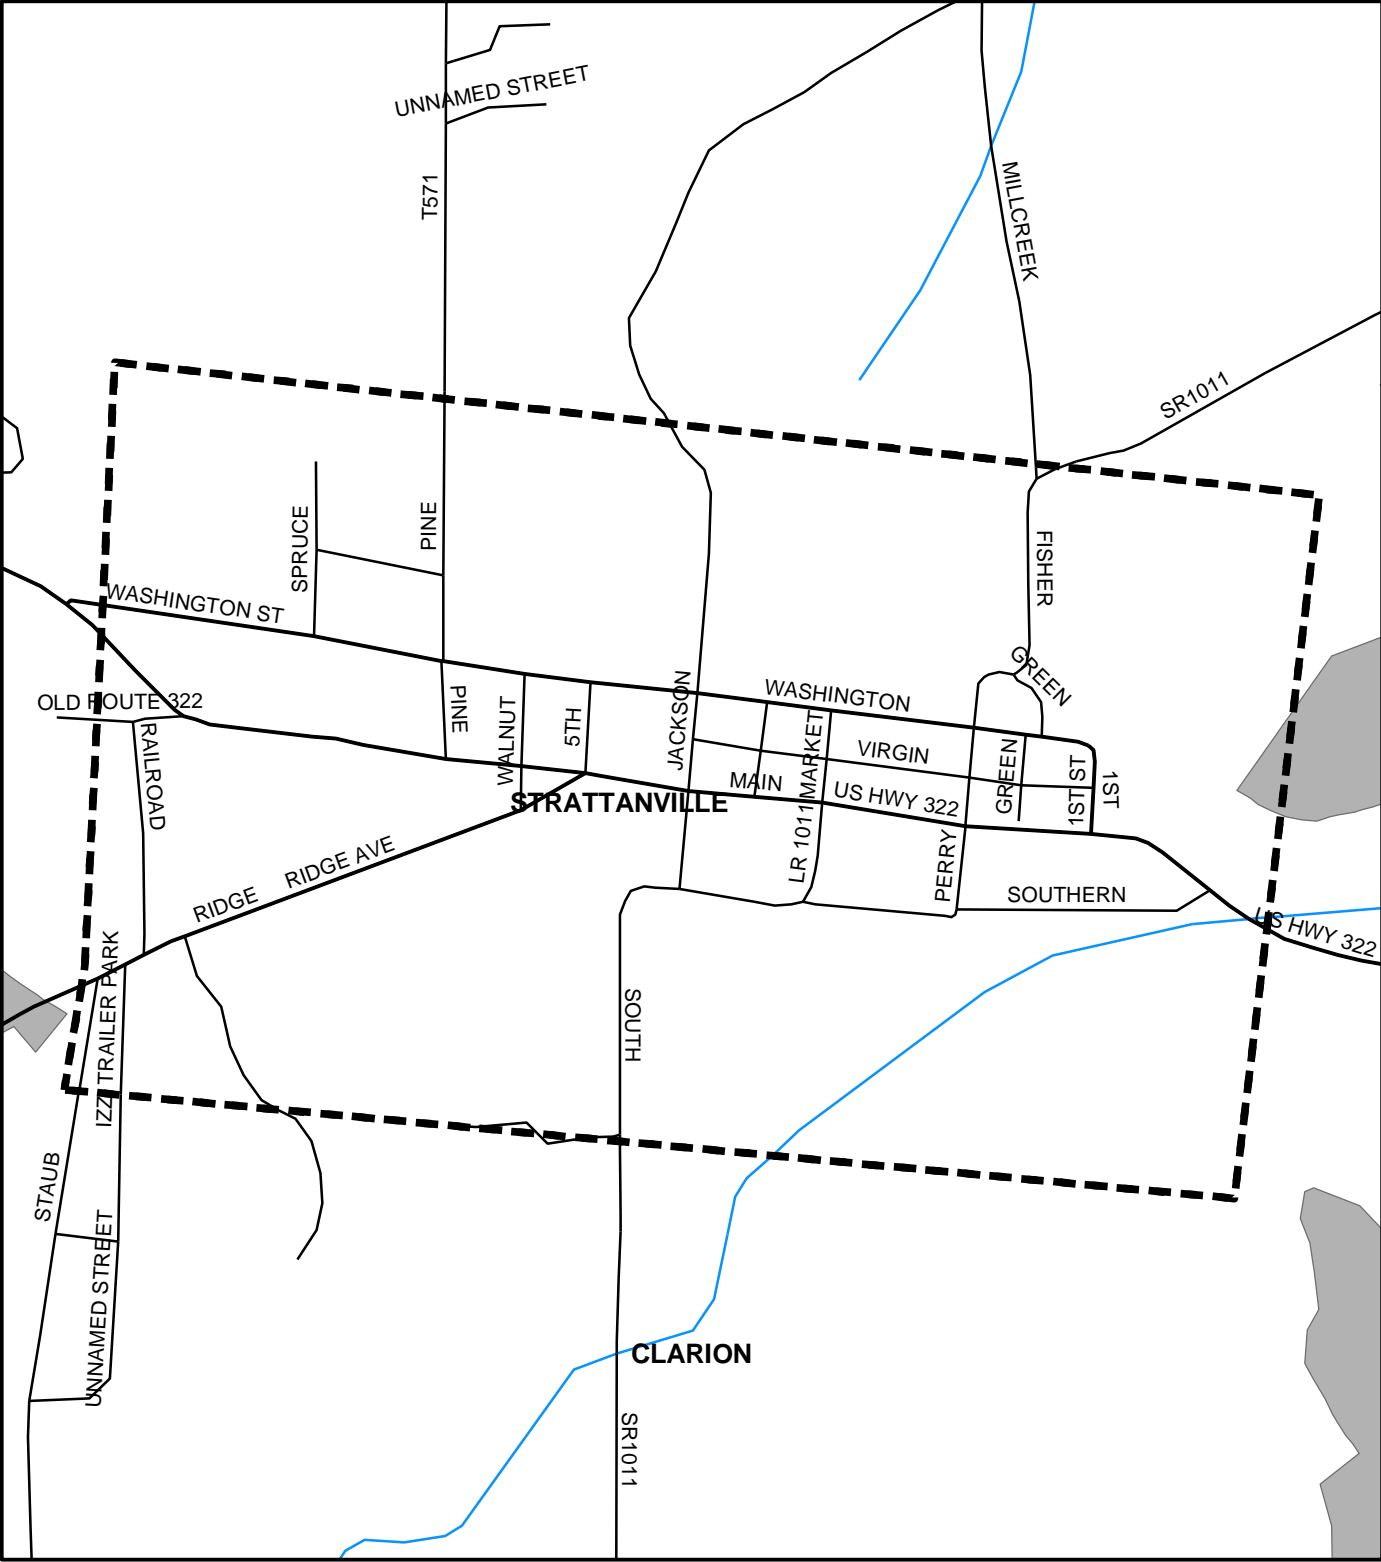

# Strattanville Boro, Clarion County

**Legend**

- Municipality Boundary
- Undermined Area

This map was prepared using information considered to be the best historical data available.

The Department cannot verify the accuracy or completeness of this information.