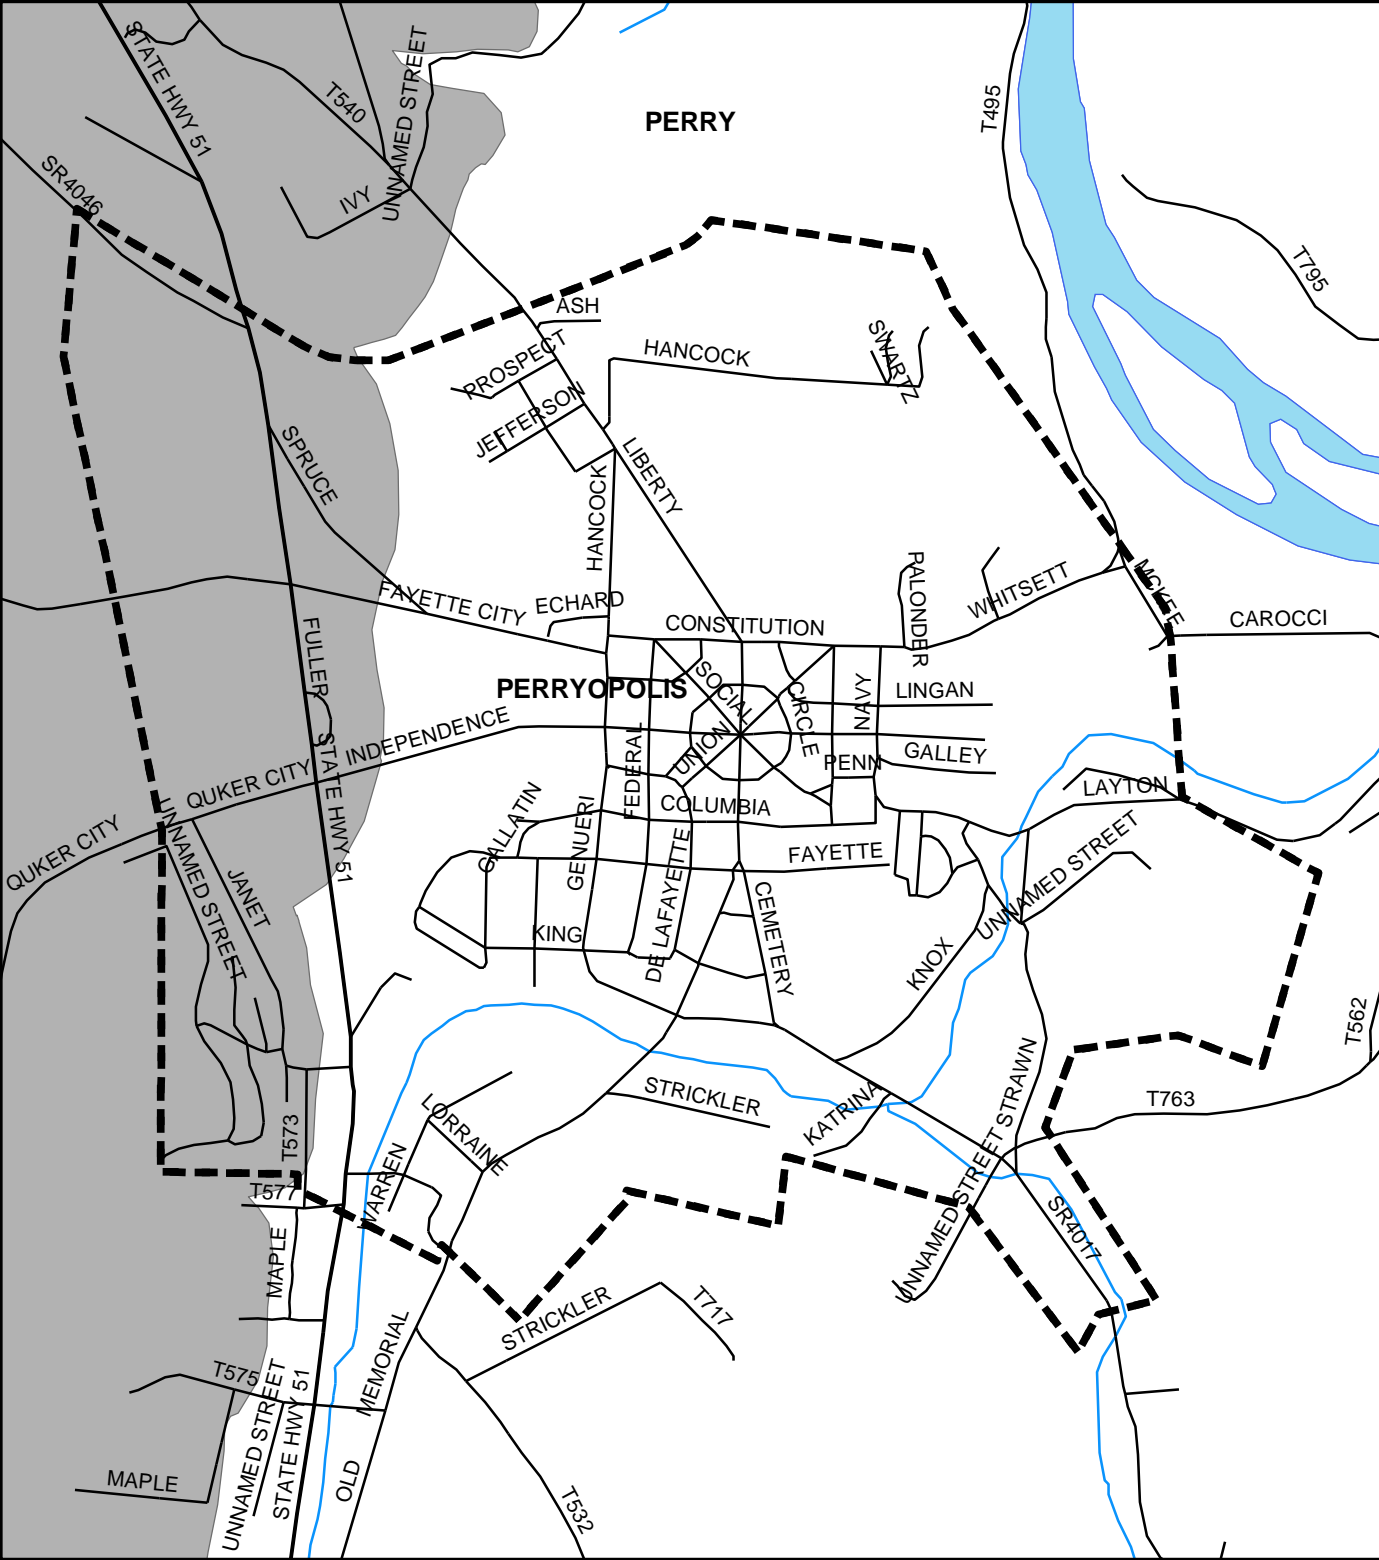

# Perryopolis Boro, Fayette County

**Legend**

- Municipality Boundary
- Undermined Area

This map was prepared using information considered to be the best historical data available.

The Department cannot verify the accuracy or completeness of this information.