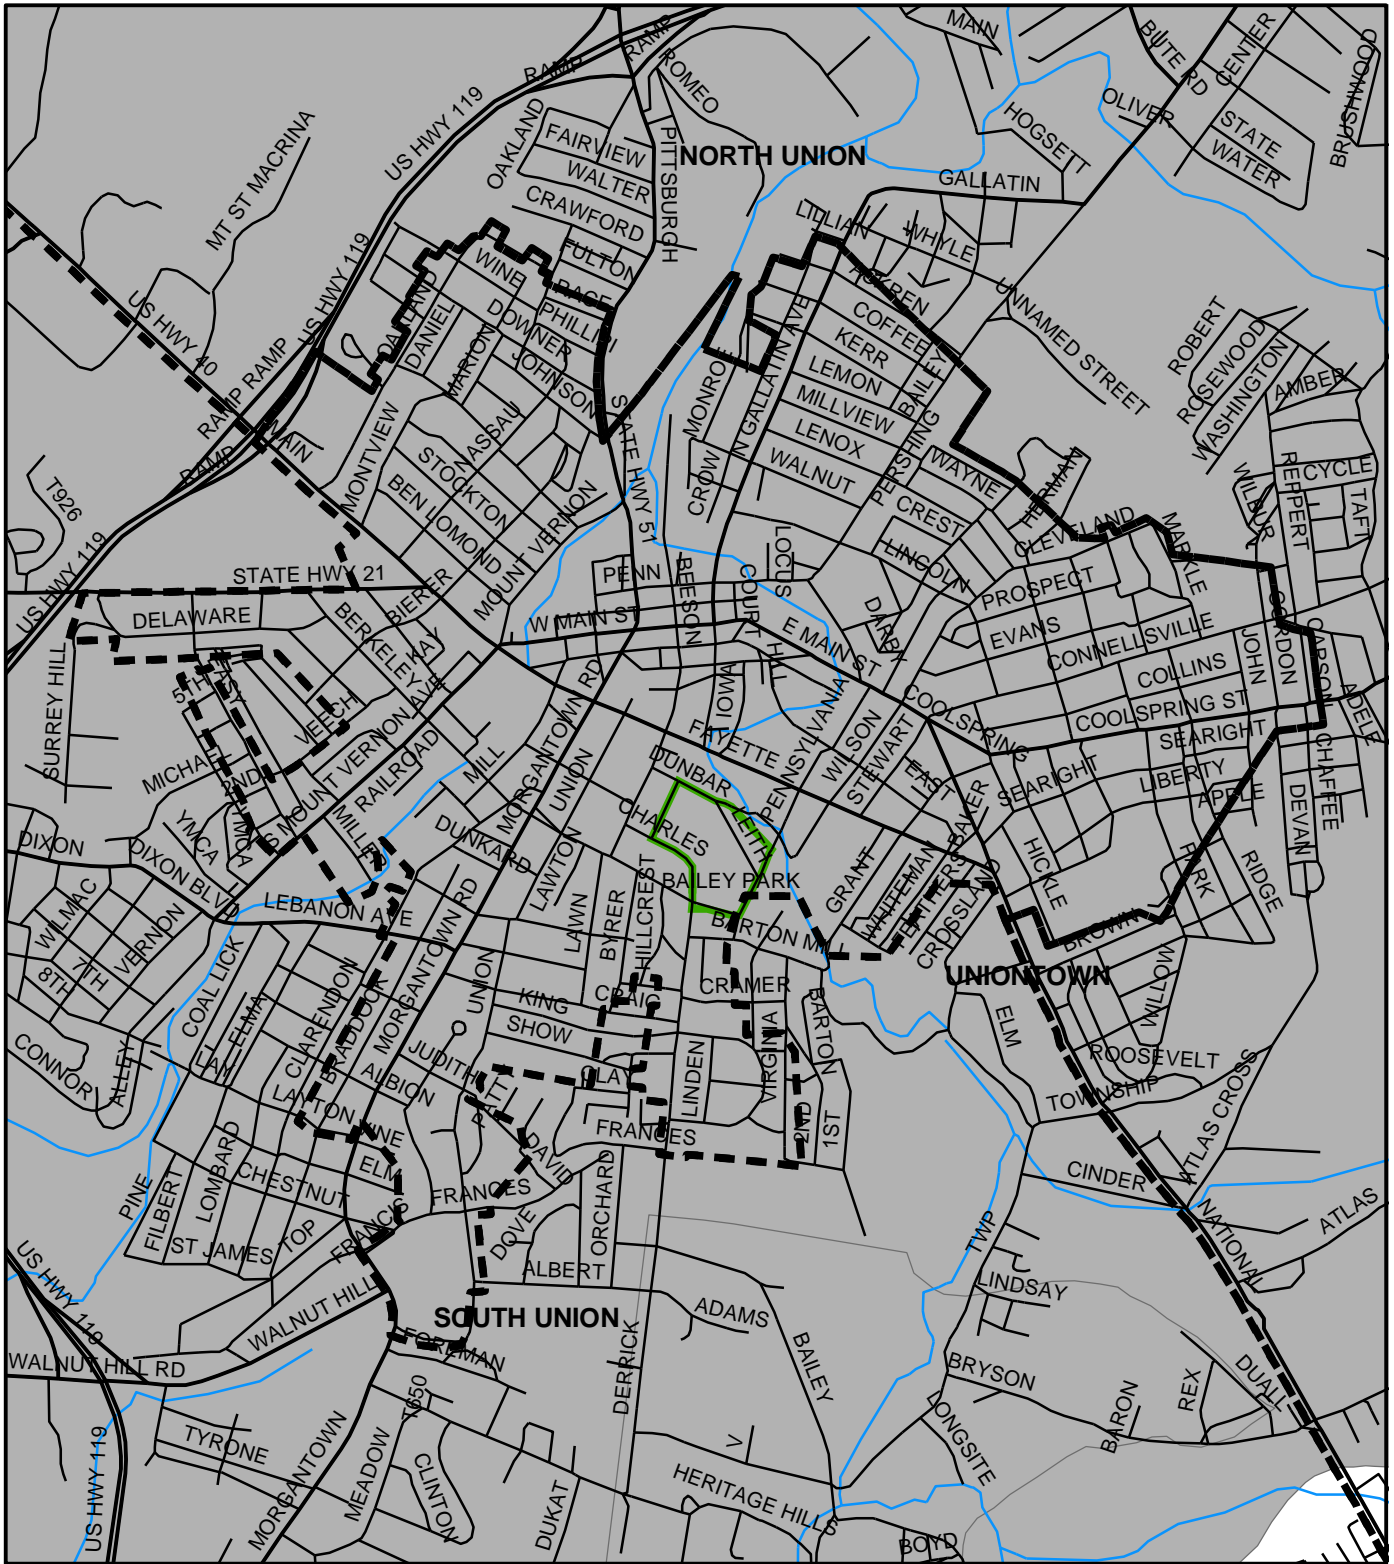

# Uniontown City, Fayette County

**Legend**

-  Municipality Boundary
-  Undermined Area

This map was prepared using information considered to be the best historical data available.

The Department cannot verify the accuracy or completeness of this information.