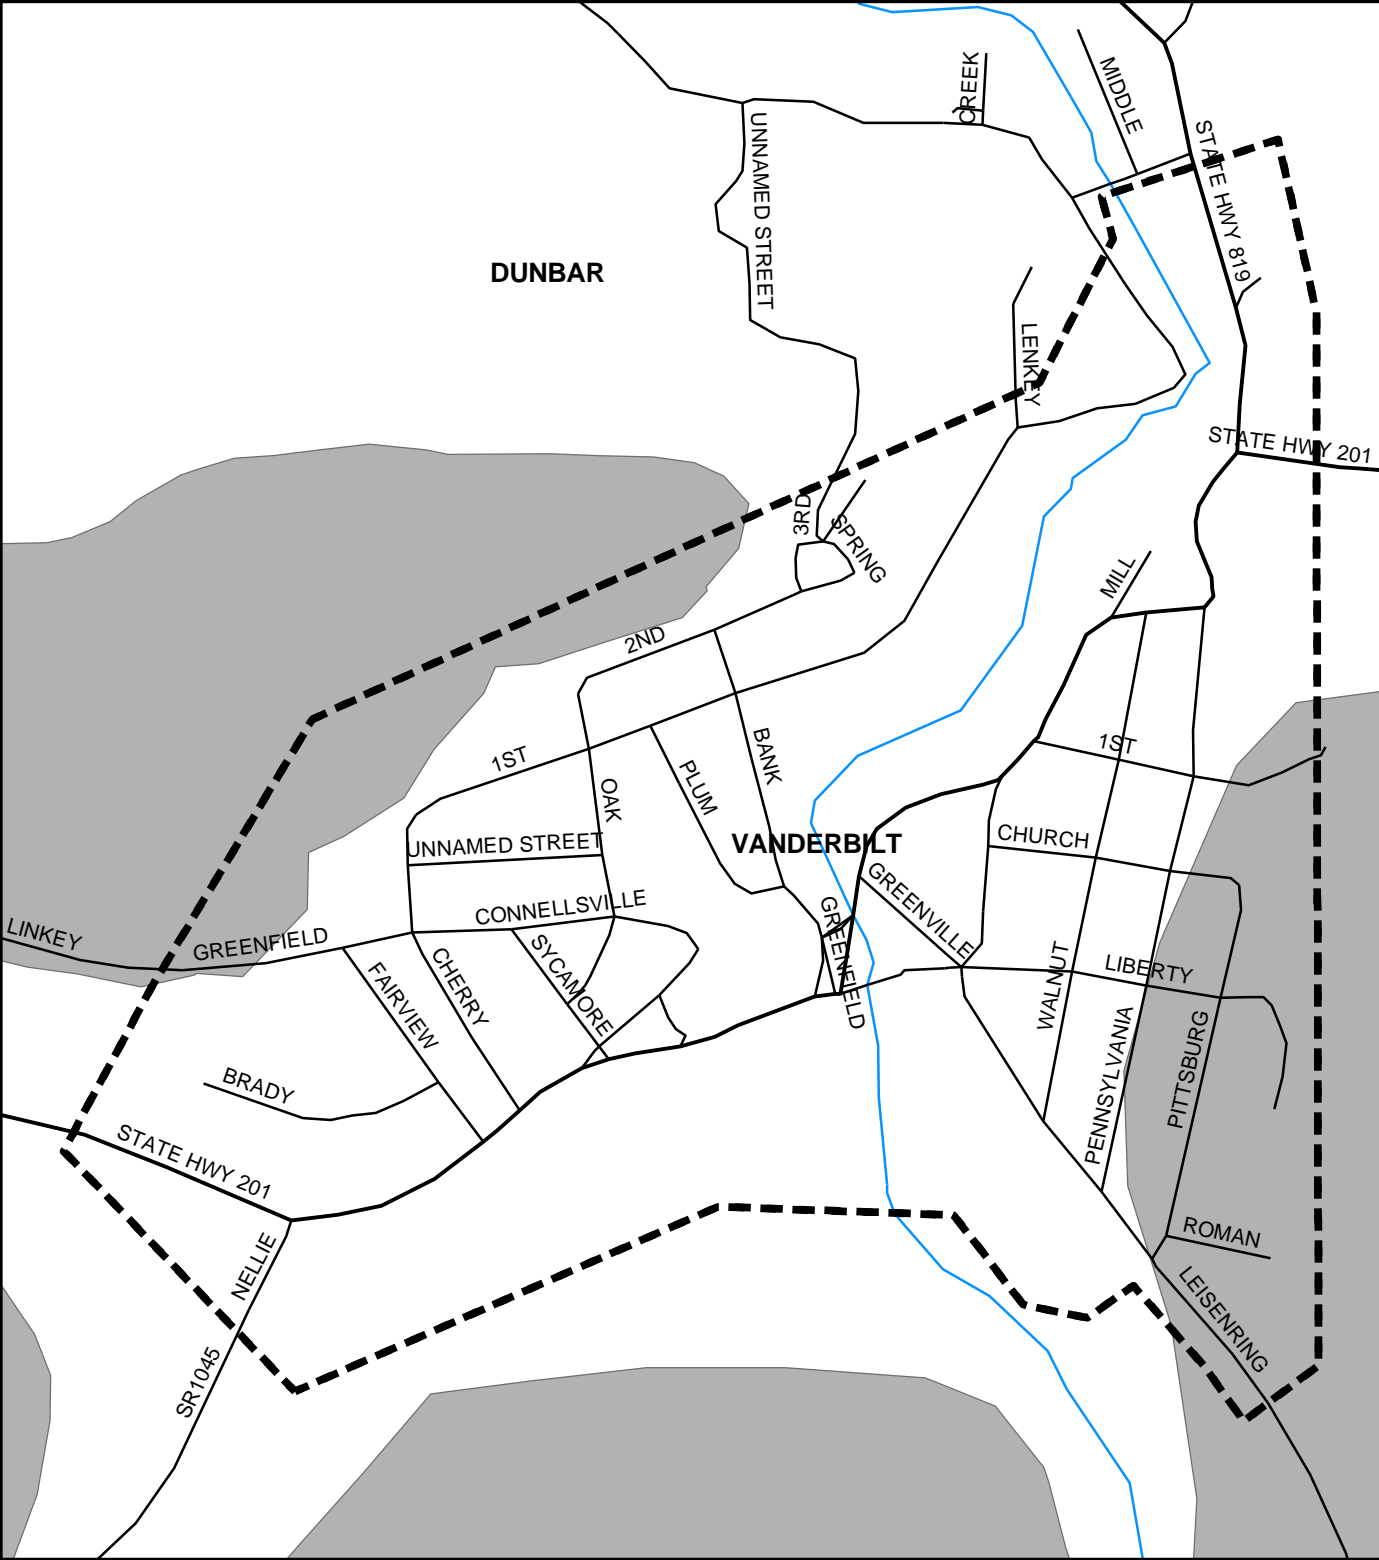

# Vanderbilt Boro, Fayette County

**Legend**

- Municipality Boundary
- Undermined Area

This map was prepared using information considered to be the best historical data available.

The Department cannot verify the accuracy or completeness of this information.