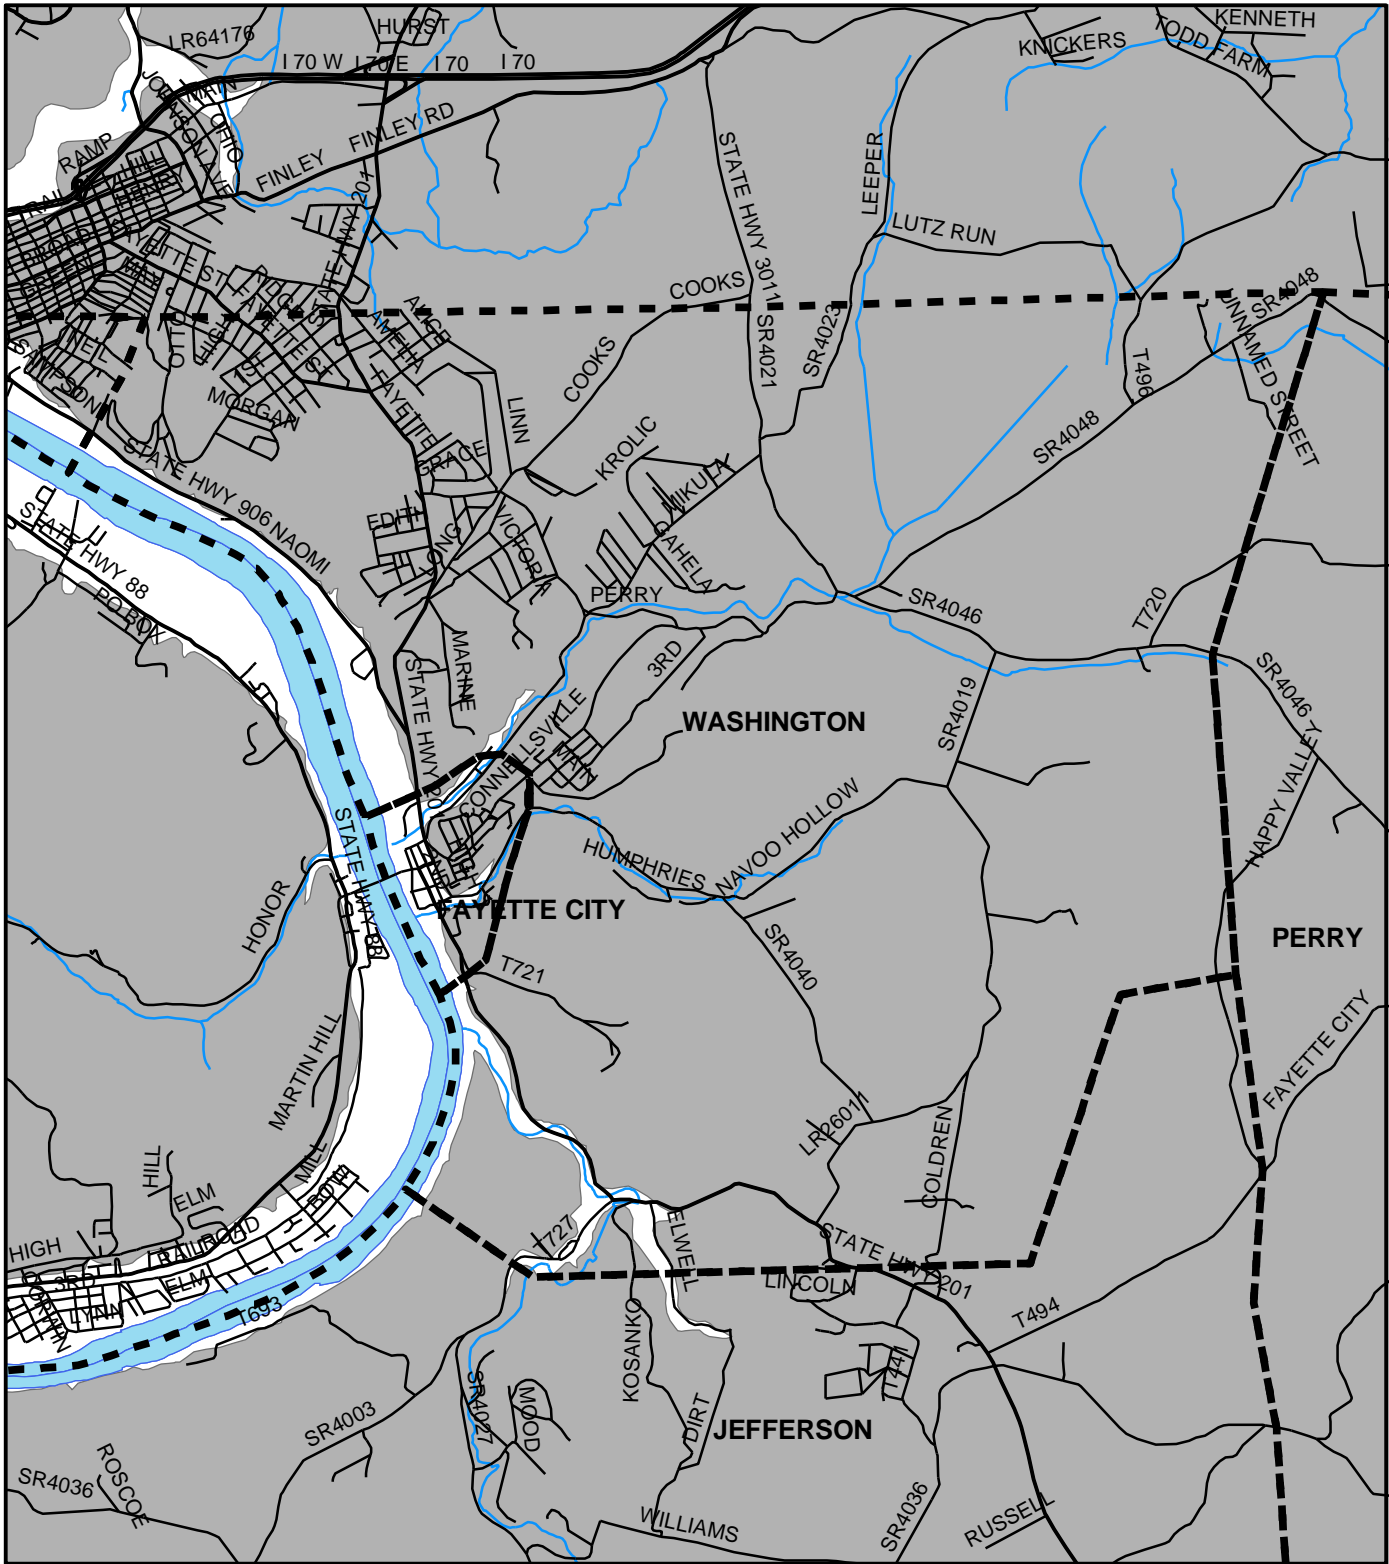

Washington Twp, Fayette County

Legend

- Municipality Boundary
- Undermined Area

This map was prepared using information considered to be the best historical data available.

The Department cannot verify the accuracy or completeness of this information.