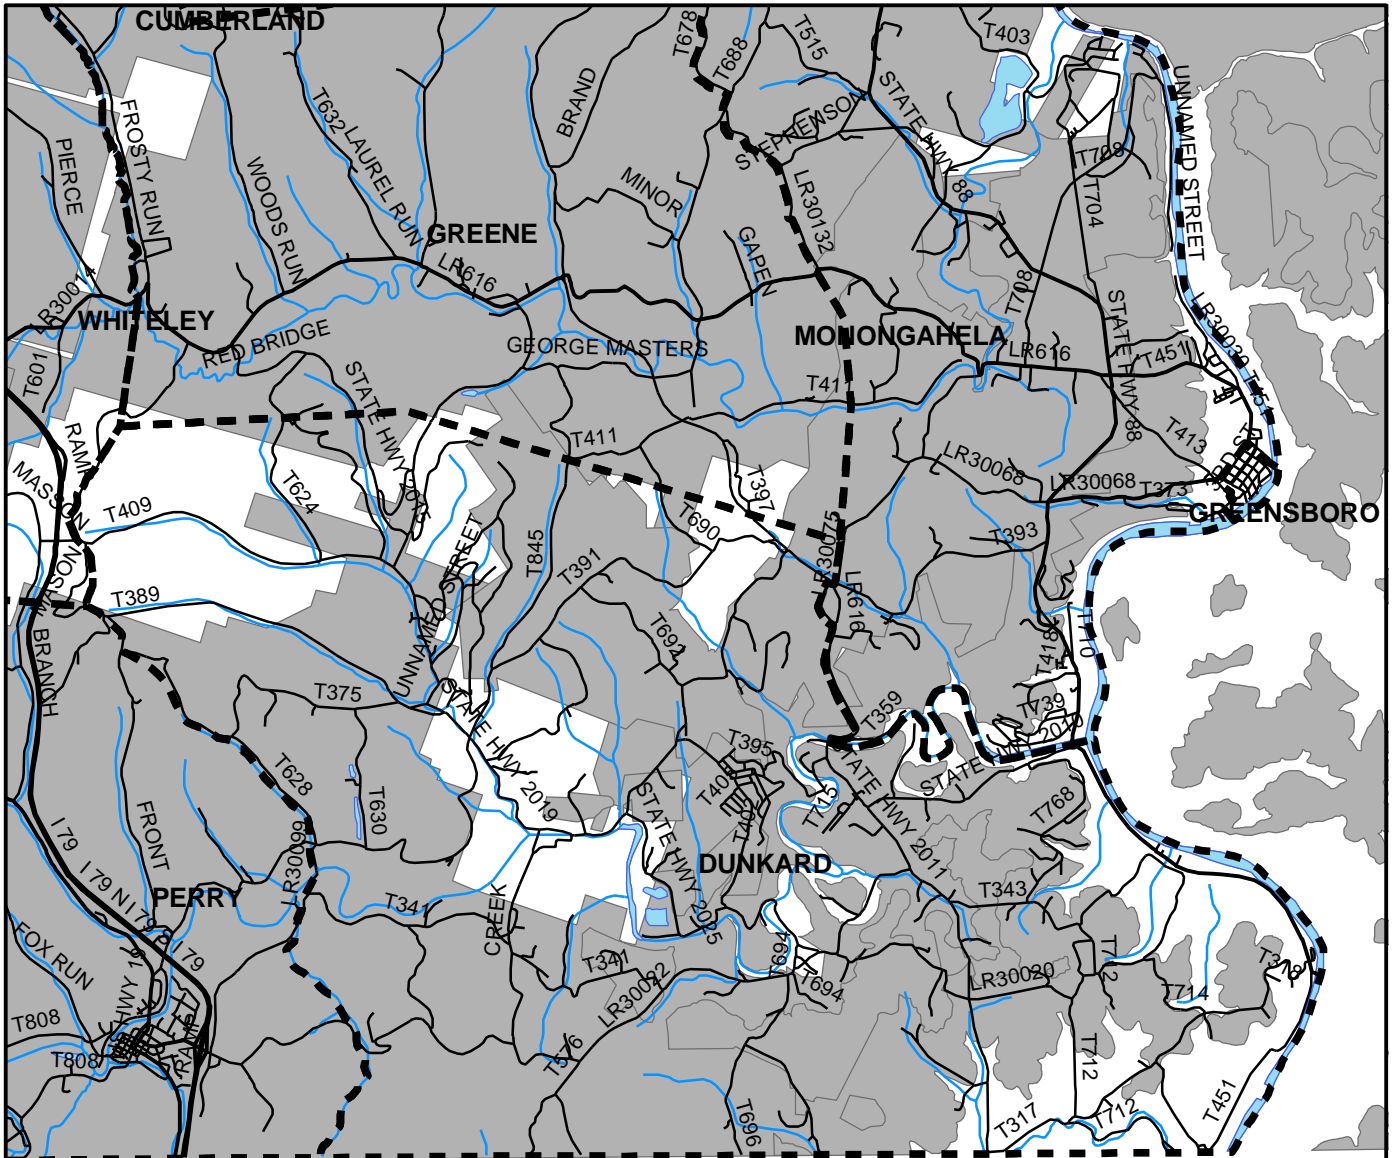

Dunkard Twp, Greene County

Legend

-  Municipality Boundary
-  Undermined Area

This map was prepared using information considered to be the best historical data available.

The Department cannot verify the accuracy or completeness of this information.