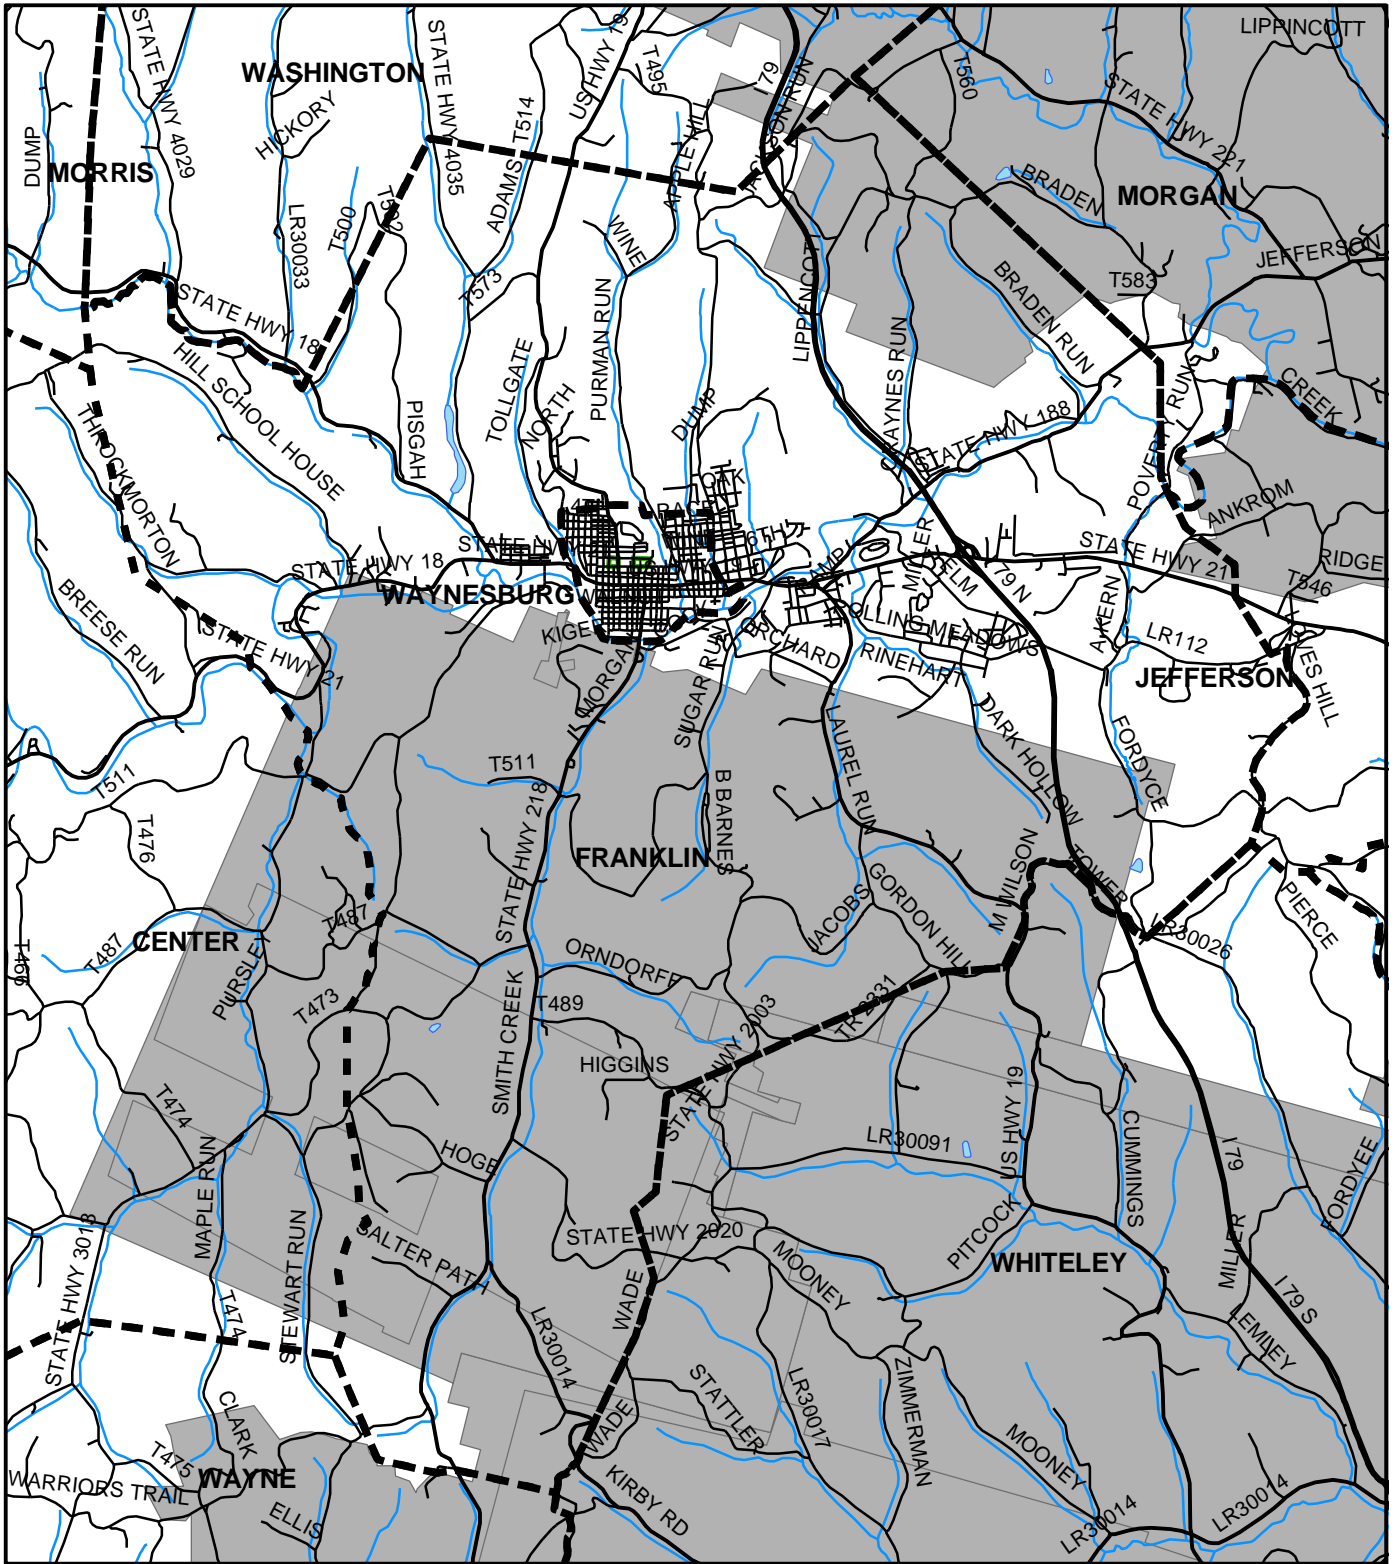

Franklin Twp, Greene County

Legend

-  Municipality Boundary
-  Undermined Area

This map was prepared using information considered to be the best historical data available.

The Department cannot verify the accuracy or completeness of this information.