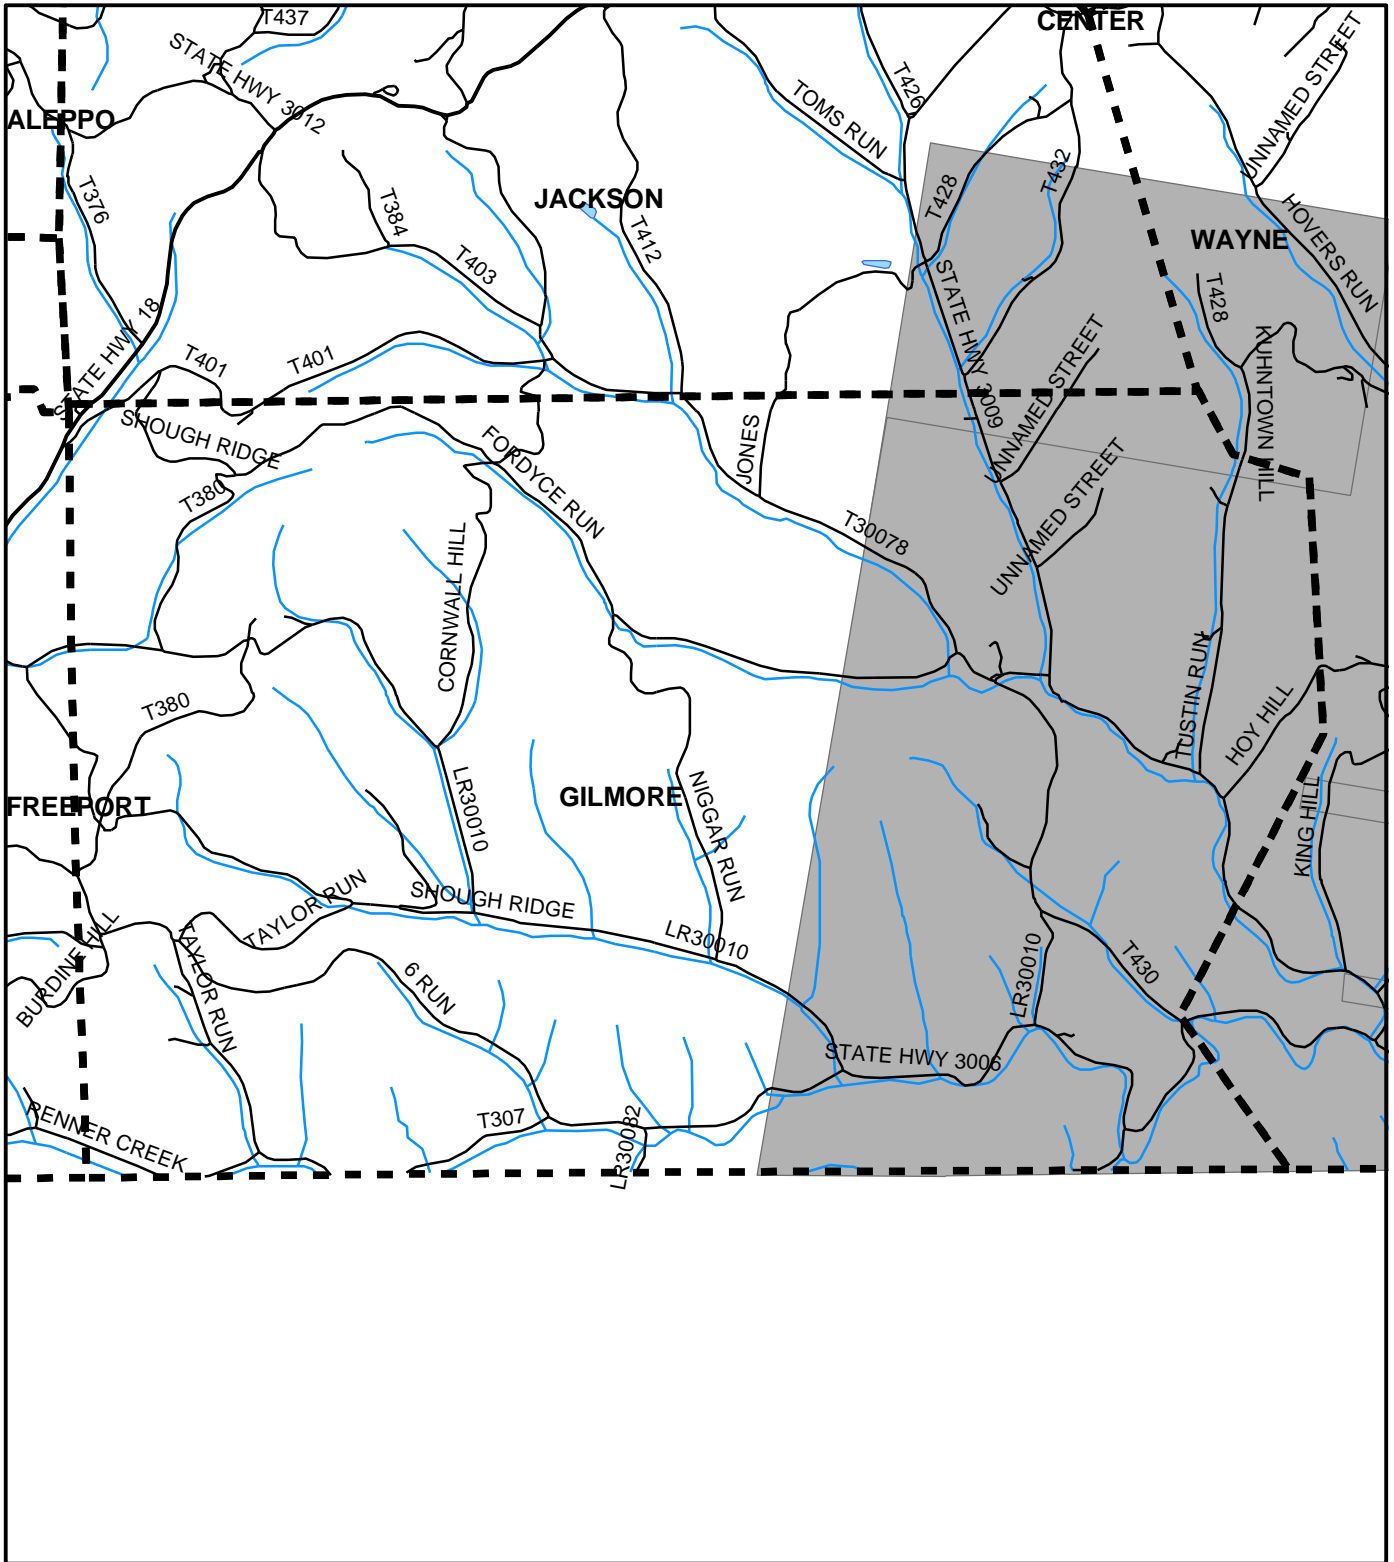

Gilmore Twp, Greene County

Legend

-  Municipality Boundary
-  Undermined Area

This map was prepared using information considered to be the best historical data available.

The Department cannot verify the accuracy or completeness of this information.